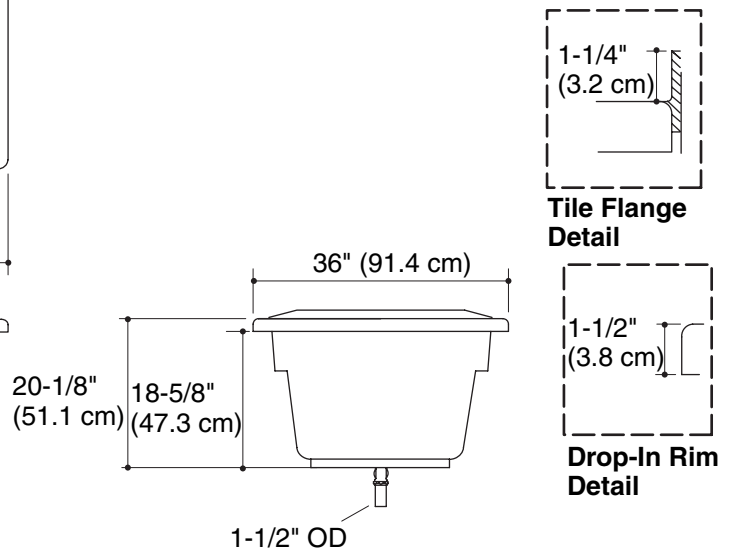

Product Specification

The acrylic bath shall be 72" (182.9 cm) in length, 36" (91.4 cm) in width, and 20-1/8" (51.1 cm) in height. Bath shall be for drop-in or 3-wall alcove installation. Bath shall have molded lumbar supports and armrests. Bath shall have an optional K-1283 separate apron, an optional K-1491 removable pillow, and an K-1601 Footstop. Bath shall be Kohler Model K-1159-_____-_____.

Technical Information

Fixture*:	
Basin area:	
Bathing well	55" (139.7 cm) x 21" (53.3 cm)
Top area	65" (165.1 cm) x 26" (66 cm)
To overflow:	
Water depth	15" (38.1 cm)
Capacity	72 gal (272.5 L)
Weight	52 lbs (23.6 kg)
Drop-in cut-out	70-1/2" (179.1 cm) x 34-1/2" (87.6 cm)
* Approximate measurements for comparison only.	

Installation Notes

Install this product according to the installation guide.

Floor support under bath must provide for a minimum of 38 lbs/square foot (184 kg/square meter) loading.

The apron must be installed before the finished floor and wall materials are installed.

No change in measurements if connected with drain illustrated. (K-11677 or K-11677M)

Product Diagram