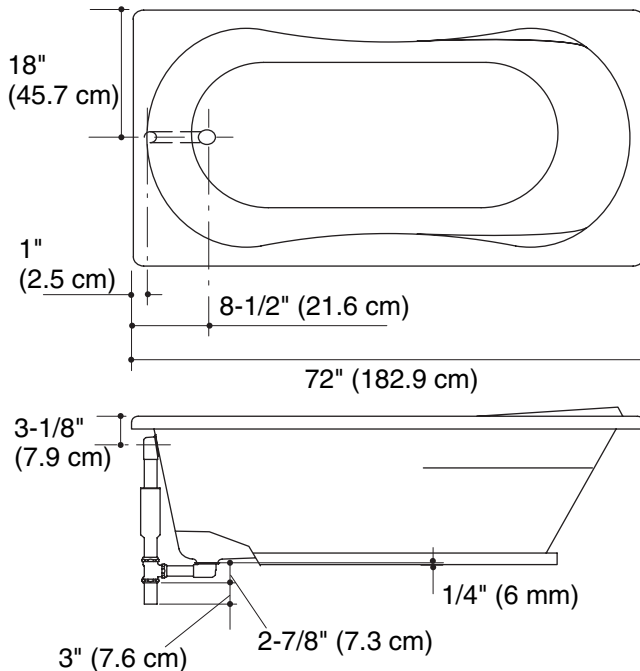

Product Specification

The acrylic bath shall be 72" (182.9 cm) in length, 36" (91.4 cm) in width, and 20-1/8" (51.1 cm) in height. Bath shall be for drop-in or 3-wall alcove installation. Bath shall have molded lumbar supports and armrests. Bath shall have an optional K-1283 separate apron, an optional K-1491 removable pillow, and an K-1601 Footstop. Bath shall be Kohler Model K-1159-_____-_____.

Technical Information

Fixture*:	
Basin area:	
Bathing well	55" (139.7 cm) x 21" (53.3 cm)
Top area	65" (165.1 cm) x 26" (66 cm)
To overflow:	
Water depth	15" (38.1 cm)
Capacity	72 gal (272.5 L)
Weight	52 lbs (23.6 kg)
Drop-in cut-out	70-1/2" (179.1 cm) x 34-1/2" (87.6 cm)
* Approximate measurements for comparison only.	

Installation Notes

Install this product according to the installation guide.

Floor support under bath must provide for a minimum of 38 lbs/square foot (184 kg/square meter) loading.

The apron must be installed before the finished floor and wall materials are installed.

No change in measurements if connected with drain illustrated. (K-11677 or K-11677M)

Product Diagram