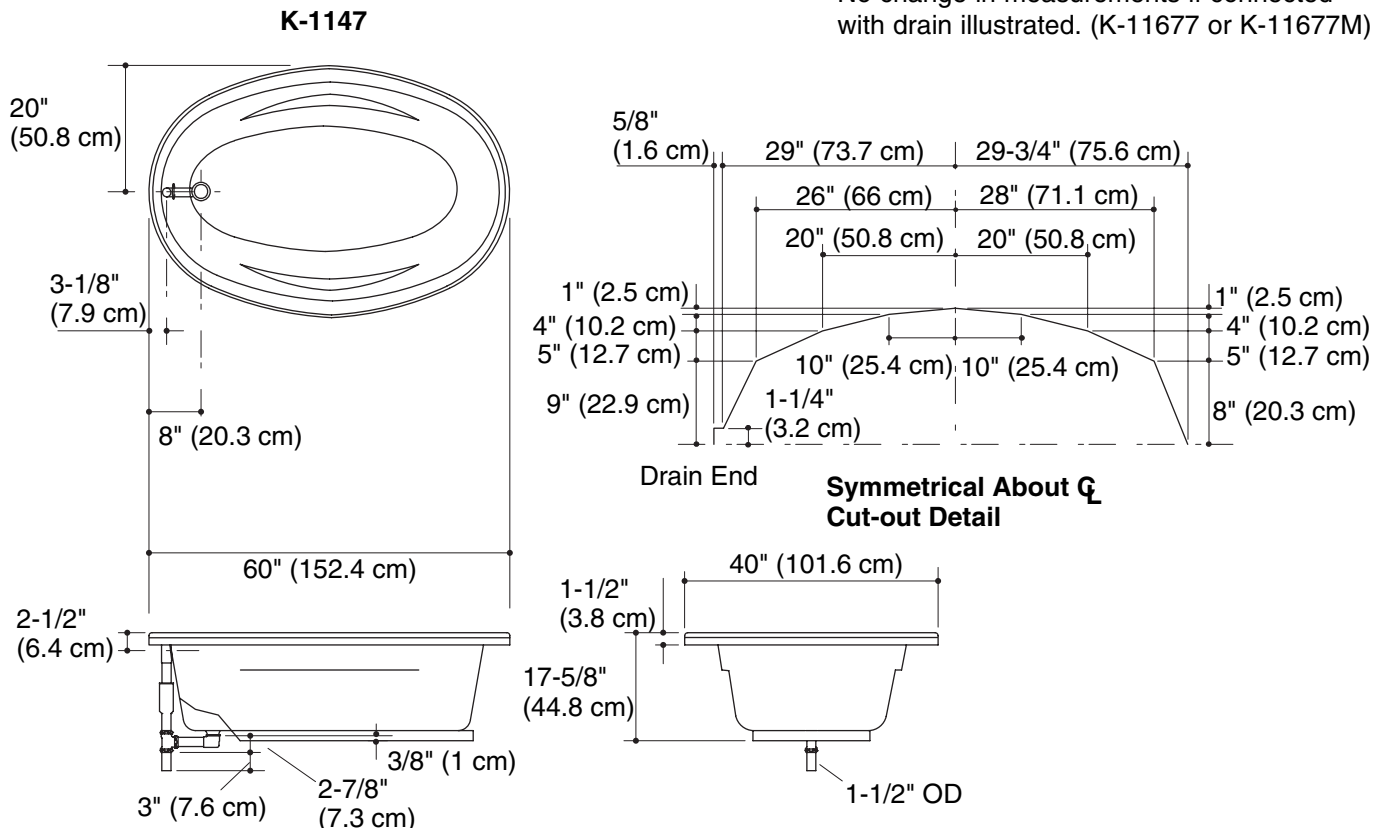

KOHLER® Roughing-In

K-1147
PROFLEX® 6040 OVAL
ACRYLIC BATH

Product Information

Applicable product:	
60" (152.4 cm) ProFlex oval bath	K-1147
Recommended accessories:	
Drain	K-11677
Fixture*:	
Basin area:	
Bathing well	46" (116.8 cm) x 19" (48.3 cm)
Top area	55" (139.7 cm) x 29" (73.7 cm)
To overflow:	
Water depth	14" (35.6 cm)
Capacity	54 gal (204.4 L)
Weight	46 lbs (20.9 kg)
* Approximate measurements for comparison only.	
Included components:	
Cutout template	114859-7

Installation Notes

Install this product according to the installation guide.

Floor support under bath must provide for a minimum of 31 lbs/square foot (153 kg/square meter) loading.

This fixture conforms to ANSI Standard Z124.1.2. All dimensions are nominal.

No change in measurements if connected with drain illustrated. (K-11677 or K-11677M)