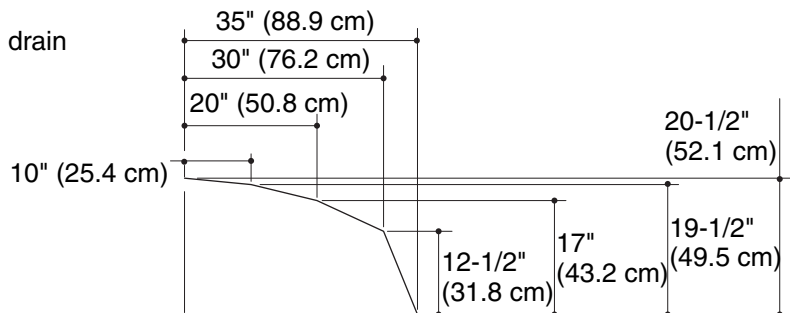

Product Information

Applicable product:	
72" (182.9 cm) ProFlex oval bath	K-1149
Recommended accessories:	
Drain	K-11677
Fixture*:	
Basin area:	
Bathing well	53" (134.6 cm) x 26" (66 cm)
Top area	65" (165.1 cm) x 34" (86.4 cm)
To overflow:	
Water depth	15" (38.1 cm)
Capacity	78 gal (295.3 L)
Weight	60-1/2 lbs (27.4 kg)
* Approximate measurements for comparison only.	
Included components:	
Cutout template	114861-7

Installation Notes

Install this product according to the installation guide.

Floor support under bath must provide for a minimum of 35 lbs/square foot (171 kg/square meter) loading.

No change in measurements if connected with drain illustrated.

**Symmetrical About C's
 Cut-out Detail**