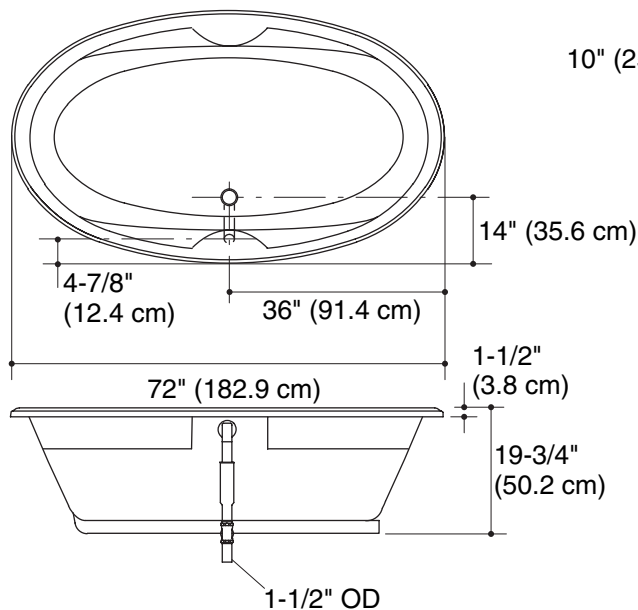

Product Information

Applicable product:	
72" (182.9 cm) ProFlex oval bath	K-1149
Recommended accessories:	
Drain	K-11677
Fixture*:	
Basin area:	
Bathing well	53" (134.6 cm) x 26" (66 cm)
Top area	65" (165.1 cm) x 34" (86.4 cm)
To overflow:	
Water depth	15" (38.1 cm)
Capacity	78 gal (295.3 L)
Weight	60-1/2 lbs (27.4 kg)
* Approximate measurements for comparison only.	
Included components:	
Cutout template	114861-7

Installation Notes

Install this product according to the installation guide.

Floor support under bath must provide for a minimum of 35 lbs/square foot (171 kg/square meter) loading.

No change in measurements if connected with drain illustrated.

**Symmetrical About C's
 Cut-out Detail**