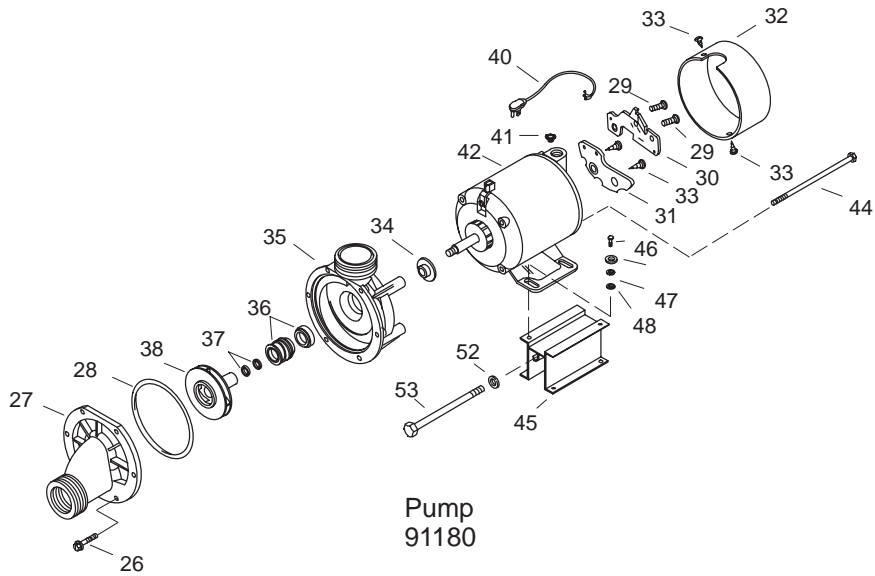

**Finish/color code must be specified when ordering.

SERVICE PARTS

ITEM	PART NO.	DESCRIPTION
1	60703	Tube
2	65157	Nut
3	90105**	Air Switch
4	65156**	Flange
5	65036	Flange
6	65355	Spacer
7	67999**	Cover
8	65054	Screw
9	65226**	Plug
10	67429	Flange
11	65886	Gasket
12	62777	Elbow (AA Model)
	93685	Elbow (AB Model)
13		Available in Service Kit Only
14	66265	Coupling
	61249	Coupling
15		Available in Service Kit Only
16	60979	Slip Nut (AA Model)
	60979-A	Slip Nut (AB Model)
17	60848	Connector (AA Model)
	93709	Connector (AB Model)
18	94821	O-Ring
19	67665	Plug
20	67889	Housing
21	65885	Gasket
22	63466**	Trim Ring
23		Available in Service Kit Only
24	91967	Check Valve
25	60797	Tee
26	60982	Screw
27	60926	Cover
28	60981	O-Ring
29	63263	Screw
30	91176	Timer Board
31	91541	Switch Assy
32	74832	End Cap
33	62726	Screw
34	60972	Slinger
35	60927	Volute Assy
36	60985	Shaft Seal
37	60912	Shim Kit
38	60993	Impeller
39	73529	Impeller
40	93000	Cord Assy
41	93003	Strain Relief
42	91187	Motor
43	73525	Motor
44	74824	Bolt
45	90988	Bracket
46	64163	Screw
47	60125	Washer
48	65791	Washer
49	73508-D	Base
50	67095	Washer
51	90153	Locknut
52	67111	Washer
53	91150	Bolt
54	73559	Nut
55	73552	Cover
56	73558	O-Ring
57	69228	Elbow
58	61937	Coupling
59	69228	Elbow
60	61814	Elbow (AA Model)
	61567	Elbow (AB Model)
61	67081	Cable Tie
62	61425	Reducer
63	60651	Reducer
64	73518	Plug (AB Model)
65	60979	Slip Nut
66	60848	Connector
67	94132	Elbow (AB Model)

SERVICE KITS

PART NO.	ITEM	QTY.	DESCRIPTION
93838			1 1/4" Tube Kit (AA Model)
	13	1 ea.	Tube
		2 ea.	Coupling
93839			1 1/2" Tube Kit (AB Model)
	13	1 ea.	Tube
		2 ea.	Coupling
94889			1 1/4" Suction Tube Kit (AA Model)
	15	1 ea.	Tube
		1 ea.	Elbow
94890			1 1/2" Suction Tube Kit (AB Model)
	15	1 ea.	Tube
		1 ea.	Elbow
93938			1" Tube Kit
	23	1 ea.	Tube
		2 ea.	Coupling
91180			Pump
	26	1 ea.	Screw
	27	1 ea.	Cover
	28	1 ea.	O-Ring
	29	2 ea.	Screw
	30	1 ea.	Timer Board
	31	1 ea.	Switch Assy
	32	1 ea.	End Cap
	33	5 ea.	Screw
	34	1 ea.	Slinger
	35	1 ea.	Volute Assy
	36	1 ea.	Shaft Seal
	37	1 ea.	Shim Kit
	38	1 ea.	Impeller
	42	1 ea.	Motor
73524			Pump
	29	2 ea.	Screw
	30	1 ea.	Timer Board
	31	1 ea.	Switch Assy
	33	5 ea.	Screw
	36	1 ea.	Shaft Seal
	37	1 ea.	Shim Kit
	39	1 ea.	Impeller
	43	1 ea.	Motor
	54	1 ea.	Nut
	55	1 ea.	Cover
	56	1 ea.	O-Ring

**Finish/color code must be specified when ordering.