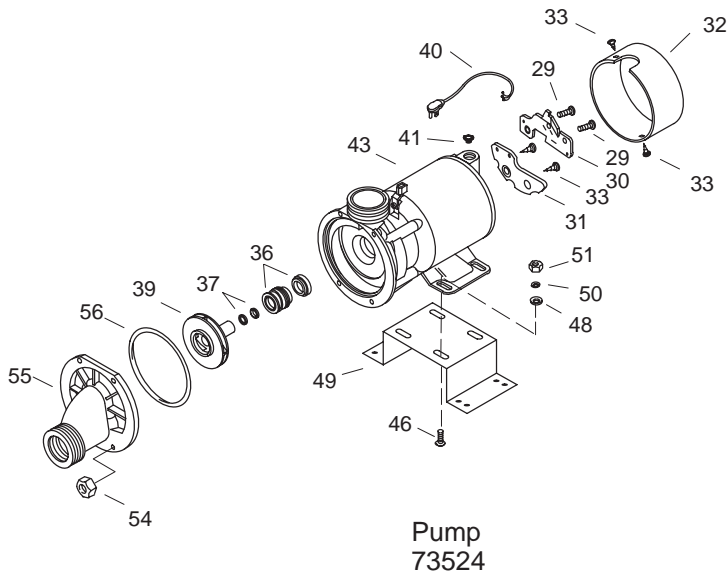

**Finish/color code must be specified when ordering.

SERVICE PARTS

ITEM	PART NO.	DESCRIPTION
1	60703	Tube
2	65157	Nut
3	90105**	Air Switch
4	65156**	Flange
5	65036	Flange
6	65355	Spacer
7	67999**	Cover
8	65054	Screw
9	65226**	Plug
10	67429	Flange
11	65886	Gasket
12	62777	Elbow (AA Model)
	93685	Elbow (AB Model)
13		Available in Service Kit Only
14	66265	Coupling
	61249	Coupling
15		Available in Service Kit Only
16	60979	Slip Nut (AA Model)
	60979-A	Slip Nut (AB Model)
17	60848	Connector (AA Model)
	93709	Connector (AB Model)
18	94821	O-Ring
19	67665	Plug
20	67889	Housing
21	65885	Gasket
22	63466**	Trim Ring
23		Available in Service Kit Only
24	91967	Check Valve
25	60797	Tee
26	60982	Screw
27	60926	Cover
28	60981	O-Ring
29	63263	Screw
30	91176	Timer Board
31	91541	Switch Assy
32	74832	End Cap
33	62726	Screw
34	60972	Slinger
35	60927	Volute Assy
36	60985	Shaft Seal
37	60912	Shim Kit
38	60993	Impeller
39	73529	Impeller
40	93000	Cord Assy
41	93003	Strain Relief
42	91187	Motor
43	73525	Motor
44	74824	Bolt
45	90988	Bracket
46	64163	Screw
47	60125	Washer
48	65791	Washer
49	73508-D	Base
50	67095	Washer
51	90153	Locknut
52	67111	Washer
53	91150	Bolt
54	73559	Nut
55	73552	Cover
56	73558	O-Ring
57	69228	Elbow
58	61937	Coupling
59	69228	Elbow
60	61814	Elbow (AA Model)
	61567	Elbow (AB Model)
61	67081	Cable Tie
62	61425	Reducer
63	60651	Reducer
64	73518	Plug (AB Model)
65	60979	Slip Nut
66	60848	Connector
67	94132	Elbow (AB Model)

SERVICE KITS

PART NO.	ITEM	QTY.	DESCRIPTION
93838			1 1/4" Tube Kit (AA Model)
	13	1 ea.	Tube
		2 ea.	Coupling
93839			1 1/2" Tube Kit (AB Model)
	13	1 ea.	Tube
		2 ea.	Coupling
94889			1 1/4" Suction Tube Kit (AA Model)
	15	1 ea.	Tube
		1 ea.	Elbow
94890			1 1/2" Suction Tube Kit (AB Model)
	15	1 ea.	Tube
		1 ea.	Elbow
93938			1" Tube Kit
	23	1 ea.	Tube
		2 ea.	Coupling
91180			Pump
	26	1 ea.	Screw
	27	1 ea.	Cover
	28	1 ea.	O-Ring
	29	2 ea.	Screw
	30	1 ea.	Timer Board
	31	1 ea.	Switch Assy
	32	1 ea.	End Cap
	33	5 ea.	Screw
	34	1 ea.	Slinger
	35	1 ea.	Volute Assy
	36	1 ea.	Shaft Seal
	37	1 ea.	Shim Kit
	38	1 ea.	Impeller
	42	1 ea.	Motor
73524			Pump
	29	2 ea.	Screw
	30	1 ea.	Timer Board
	31	1 ea.	Switch Assy
	33	5 ea.	Screw
	36	1 ea.	Shaft Seal
	37	1 ea.	Shim Kit
	39	1 ea.	Impeller
	43	1 ea.	Motor
	54	1 ea.	Nut
	55	1 ea.	Cover
	56	1 ea.	O-Ring

**Finish/color code must be specified when ordering.