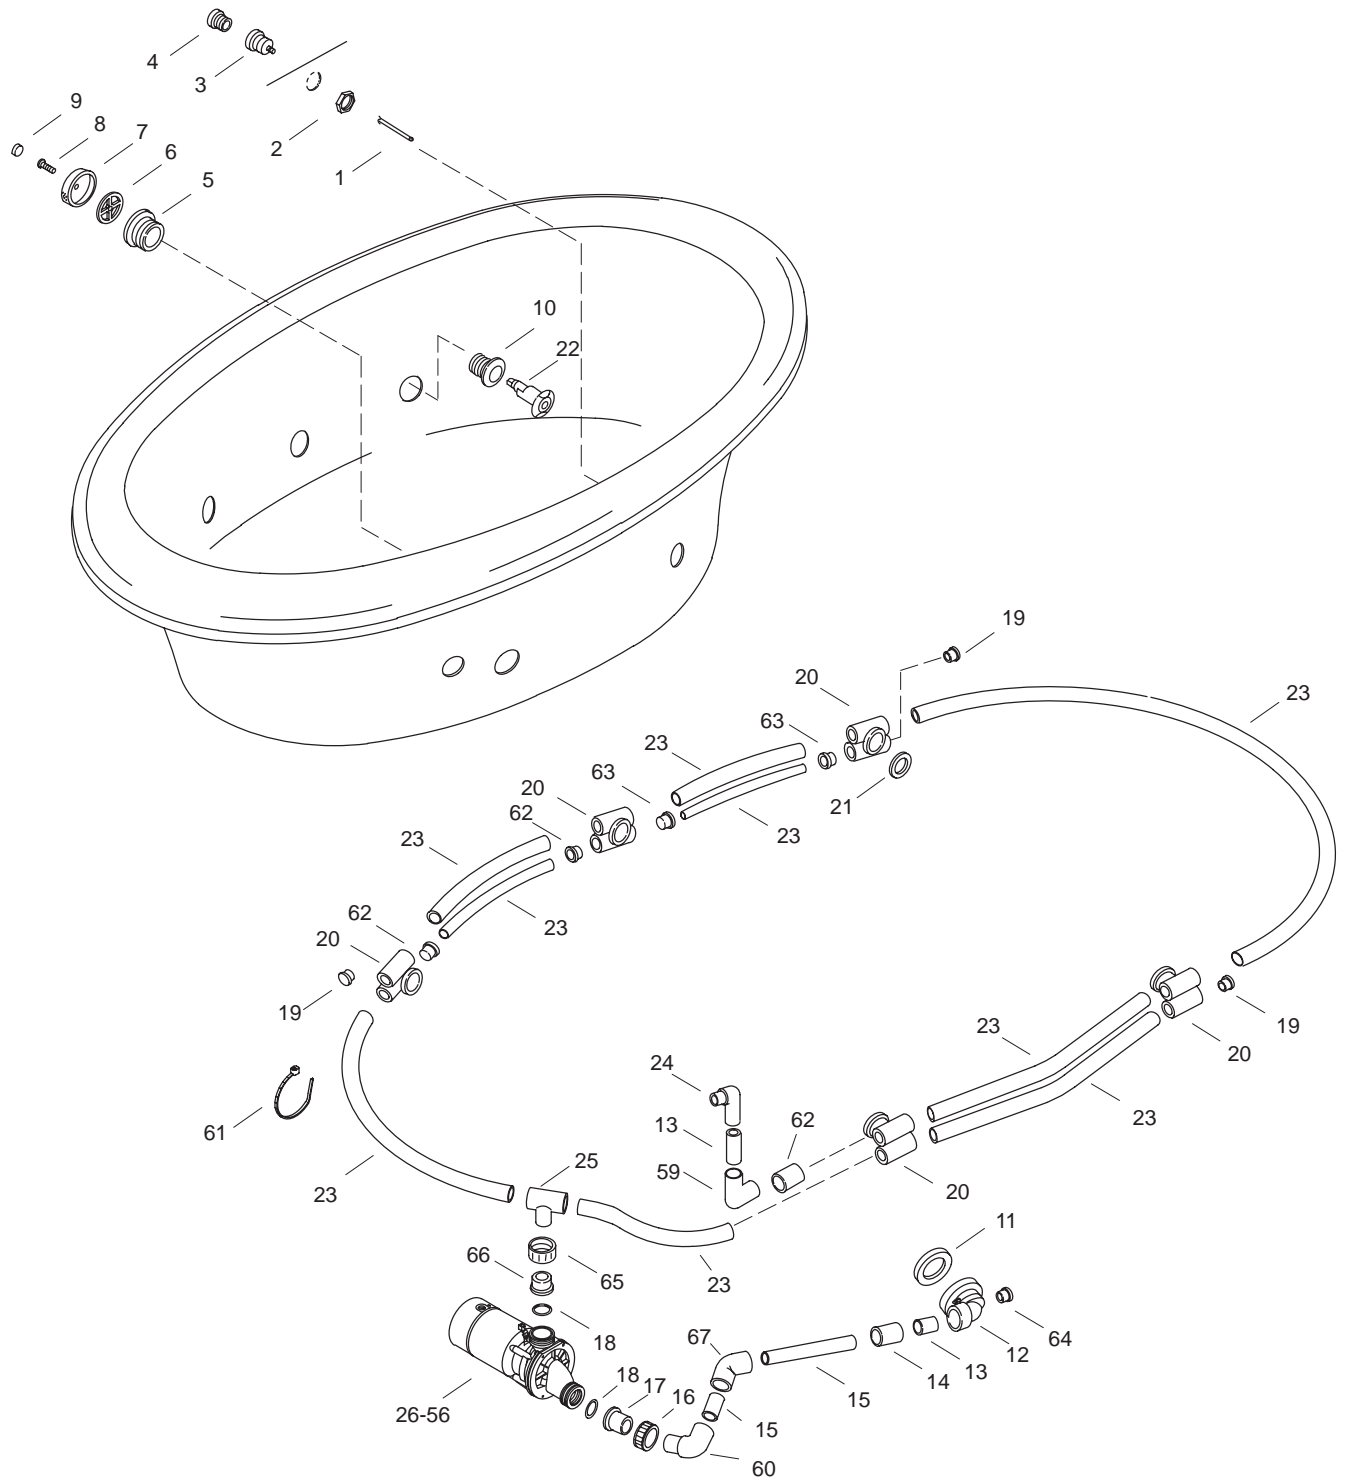

KOHLER® SERVICE PARTS

SEASIDE 6' BATH™ WHIRLPOOLS

K#	Bracket	Pump	Switch
1248-**-AA	90988	91180	Air Switch
1248-**-AB	73508-D	73524	Air Switch

**Finish/color code must be specified when ordering.