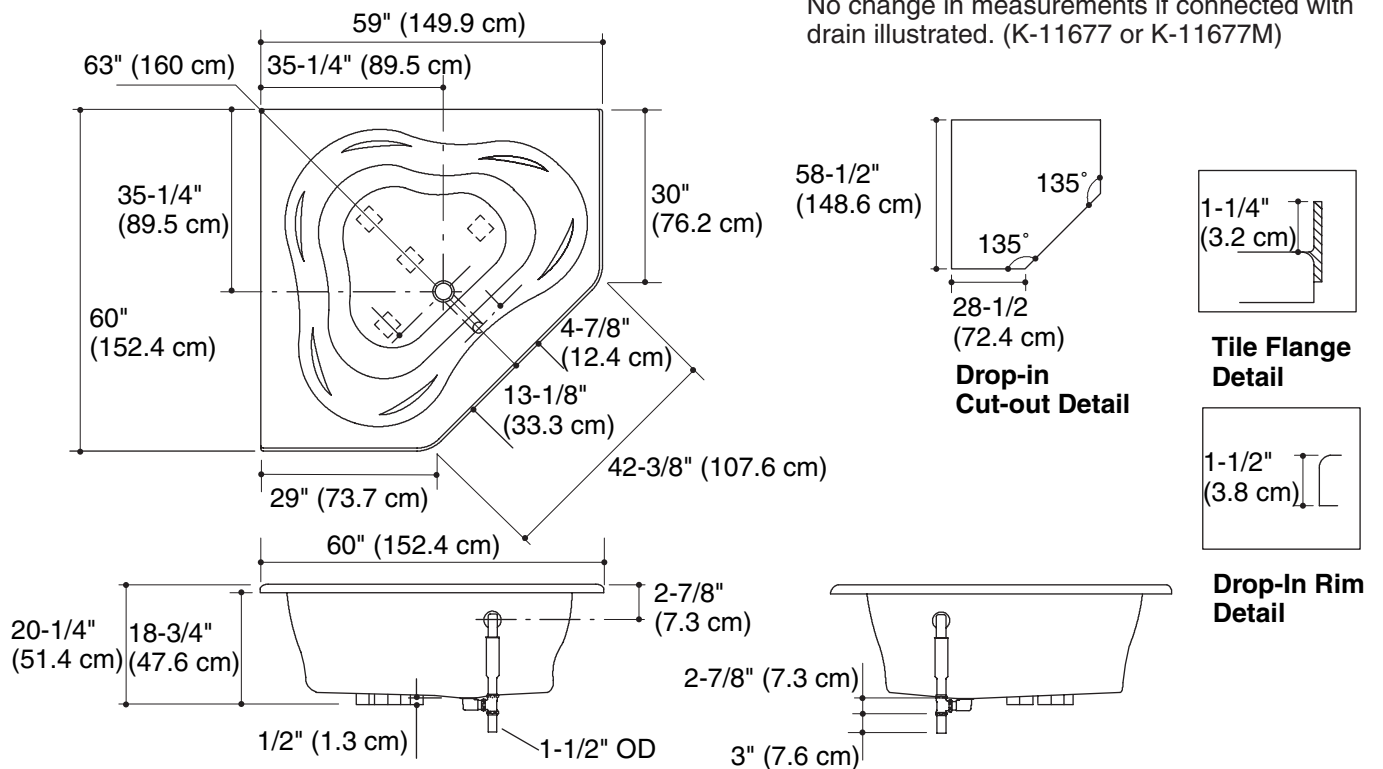

PROFLEX® 6060 CORNER

ACRYLIC BATH

K-1145, K-1145-F

Features

- Acrylic
- Drop-in or corner alcove
- Molded lumbar supports and armrests
- Optional K-1491 removable bath pillow
- Optional K-1601 removable footstop
- 60" (152.4 cm) x 60" (152.4 cm) x 20-1/4" (51.4 cm)

Product Specification:

The bath shall be made of acrylic. Bath shall be 60" (152.4 cm) in length, 60" (152.4 cm) in width, and 20-1/4" (51.4 cm) in height. Bath shall be for a drop-in or corner alcove installation. Bath shall have molded lumbar supports and armrests. Bath shall have a K-1491 removable bath pillow or K-1601 removable footstop available as optional accessories. Bath shall be Kohler Model K-1145-_____ or K-1145-F-_____.

PROFLEX® 6060 CORNER

Technical Information

| | |
|---|---------------------------------|
| Fixture*: | |
| Basin area | |
| Bathing well | 49" (124.5 cm) x 39" (99.1 cm) |
| Top area | 62" (157.5 cm) x 47" (119.4 cm) |
| To overflow | |
| Water depth | 15-1/2" (39.4 cm) |
| Capacity | 96 gal (363.4 L) |
| Weight | 71 lbs (32.2 kg) |
| * Approximate measurements for comparison only. | |

Installation Notes

Install this product according to the installation guide.

Floor support under bath must provide for minimum of 80 lbs/square foot (390 kg/square meter) loading.

Product Diagram