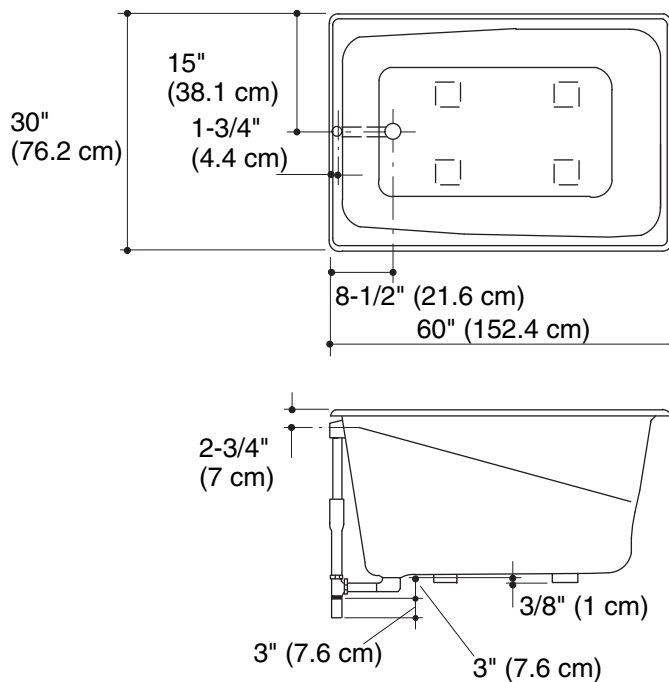

Product Information

Applicable product:	
Bath	K-1490-X
Recommended accessories:	
Clearflo pop-up drain	K-7163
Fixture*:	
Basin area	
Bathing well	36" (91.4 cm) x 21" (53.3 cm)
Top area	42" (106.7 cm) x 26" (66 cm)
To overflow:	
Water depth	17-7/8" (45.4 cm)
Capacity	68 gal (257.4 L)
Weight	60 lbs (27.2 kg)
Drop-in cutout	46-1/2" (118.1 cm) x 30-1/2" (77.5 cm)
* Approximate measurements for comparison only.	
Included components:	
Respose _m vinyl bath pillow	61482

Installation Notes

Install this product according to the installation guide.

Floor support under bath must provide for a minimum of 61 lbs/square foot (299 kg/square meter) loading.

Fixture conforms to ANSI Standard Z124.1.2. All dimensions are nominal.

No change in measurements if connected with drain illustrated.