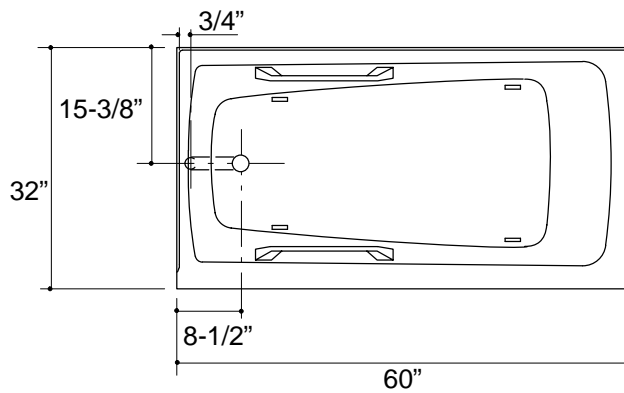

### Ordering Information

Applicable product:		
Left outlet	K-785	shown
Right outlet	K-786	not shown
Accessories/hardware:		
Drain	K-7160	recommended

### Product Information

Fixture*:	basin area	top area	weight
Bathing well	45" x 22"	55" x 25"	351 lbs.
	water depth	capacity	
To overflow	10-7/8"	43 gal.	
* Approximate measurements for comparison only.			

### Roughing-In Notes

Fixture dimensions are nominal and conform to tolerances in ANSI Standard A112.19.1.

No change in measurements if connected with drain illustrated.

1.25>132

K-785, K-786 Guardian™ Recess Bath  
105013-AA (0893)