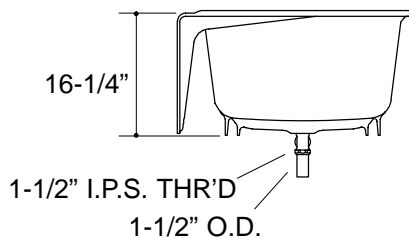

### Ordering Information

Applicable product:		
Left outlet	K-785	shown
Right outlet	K-786	not shown
Accessories/hardware:		
Drain	K-7160	recommended

### Product Information

Fixture*:	basin area	top area	weight
Bathing well	45" x 22"	55" x 25"	351 lbs.
	water depth	capacity	
To overflow	10-7/8"	43 gal.	
* Approximate measurements for comparison only.			

### Roughing-In Notes

Fixture dimensions are nominal and conform to tolerances in ANSI Standard A112.19.1.

No change in measurements if connected with drain illustrated.

1.25>132

K-785, K-786 Guardian™ Recess Bath  
105013-AA (0893)