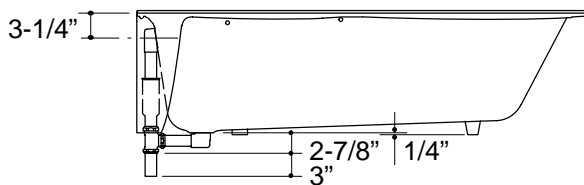

### Ordering Information

Applicable product:		
Left outlet	K-785	shown
Right outlet	K-786	not shown
Accessories/hardware:		
Drain	K-7160	recommended

### Product Information

Fixture*:	basin area	top area	weight
Bathing well	45" x 22"	55" x 25"	351 lbs.
	water depth	capacity	
To overflow	10-7/8"	43 gal.	
* Approximate measurements for comparison only.			

### Roughing-In Notes

Fixture dimensions are nominal and conform to tolerances in ANSI Standard A112.19.1.

No change in measurements if connected with drain illustrated.

1.25>132

K-785, K-786 Guardian™ Recess Bath  
105013-AA (0893)