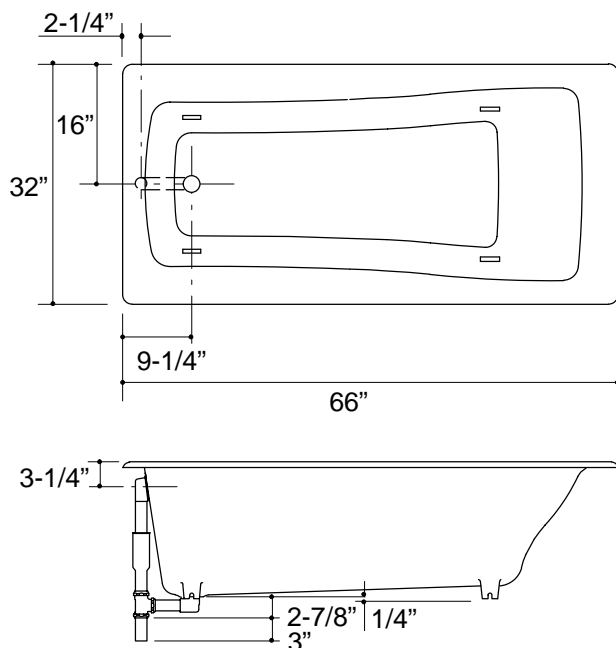

Ordering Information

Applicable product:		
Bath with grip rails	K-839	not shown
Bath less grip rails	K-840	shown
Accessories/hardware:		
Grip rails (pair) (for K-839)	K-9621	required
Drain	K-7161-AF	recommended
Adjustable feet	K-1172	optional
Undermount installation kit (K-840 only)	K-585	optional
Vinyl tiling-in bead*	K-1179	optional
*Use K-1179 vinyl bead when wall material contacts any top surface of bath.		

Product Information

Fixture*:	basin area	top area	weight
Bathing well	47" x 21"	57" x 25"	350 lbs.
	water depth	capacity	
To overflow	13"	55 gal.	
* Approximate measurements for comparison only.			

Installation Notes

Refer to installation instructions included with fixture before beginning installation.

Roughing-In Notes

Fixture dimensions are nominal and conform to tolerances in ANSI Standard A112.19.1.

No change in measurements if connected with drain illustrated.

Cut-out for drop-in 64-1/2" x 30-1/2"

Cut-out for undermount K-585 template required

1.25>132

K-839, K-840 Maestro™ Bath
106125-1-BA (A)

KOHLER®