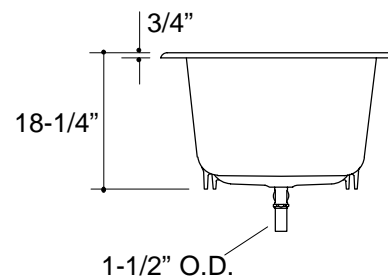

Ordering Information

Applicable product:		
Bath with grip rails	K-839	not shown
Bath less grip rails	K-840	shown
Accessories/hardware:		
Grip rails (pair) (for K-839)	K-9621	required
Drain	K-7161-AF	recommended
Adjustable feet	K-1172	optional
Undermount installation kit (K-840 only)	K-585	optional
Vinyl tiling-in bead*	K-1179	optional
*Use K-1179 vinyl bead when wall material contacts any top surface of bath.		

Product Information

Fixture*:	basin area	top area	weight
Bathing well	47" x 21"	57" x 25"	350 lbs.
	water depth	capacity	
To overflow	13"	55 gal.	
* Approximate measurements for comparison only.			

Installation Notes

Refer to installation instructions included with fixture before beginning installation.

Roughing-In Notes

Fixture dimensions are nominal and conform to tolerances in ANSI Standard A112.19.1.

No change in measurements if connected with drain illustrated.

Cut-out for drop-in 64-1/2" x 30-1/2"

Cut-out for undermount K-585 template required

1.25>132

K-839, K-840 Maestro™ Bath
106125-1-BA (A)

KOHLER®