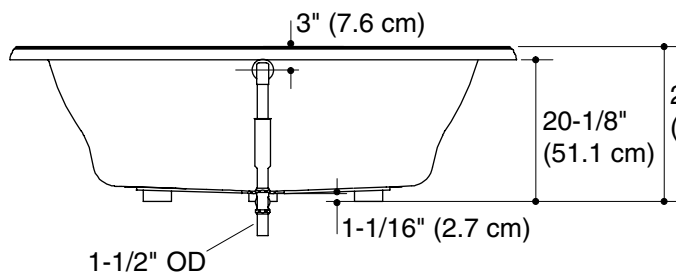

Product Diagram