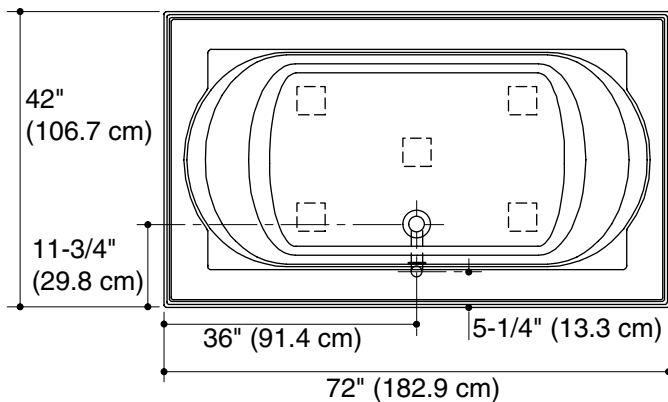

MEMOIRS®

Technical Information

Fixture*:	Basin area	Top area	Weight
Bathing well	48" (121.9 cm) x 27" (68.6 cm)	60" (152.4 cm) x 30" (76.2 cm)	86 lbs (39 kg)
Water depth (to overflow)		Capacity (to overflow)	
16" (40.6 cm)		94 gal (355.8 L)	
* Approximate measurements for comparison only.			
Cutout dimensions		70-1/2" (179.1 cm) x 40-1/2" (102.9 cm)	

Installation Notes

Install this product according to the installation guide.

If installing a rim-mount faucet, make sure that there is no interference with drain overflow before drilling any holes. Consult local and national codes for minimum air gap requirements if installing a spout on the faucet deck.

This bath is designed for drop-in installation only. It is not suited for use in a three wall alcove with an overhead shower.

No change in measurements if connected with drain illustrated. (K-7161-AF)