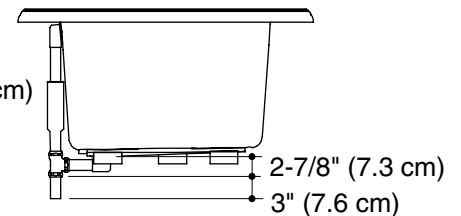

Product Diagram