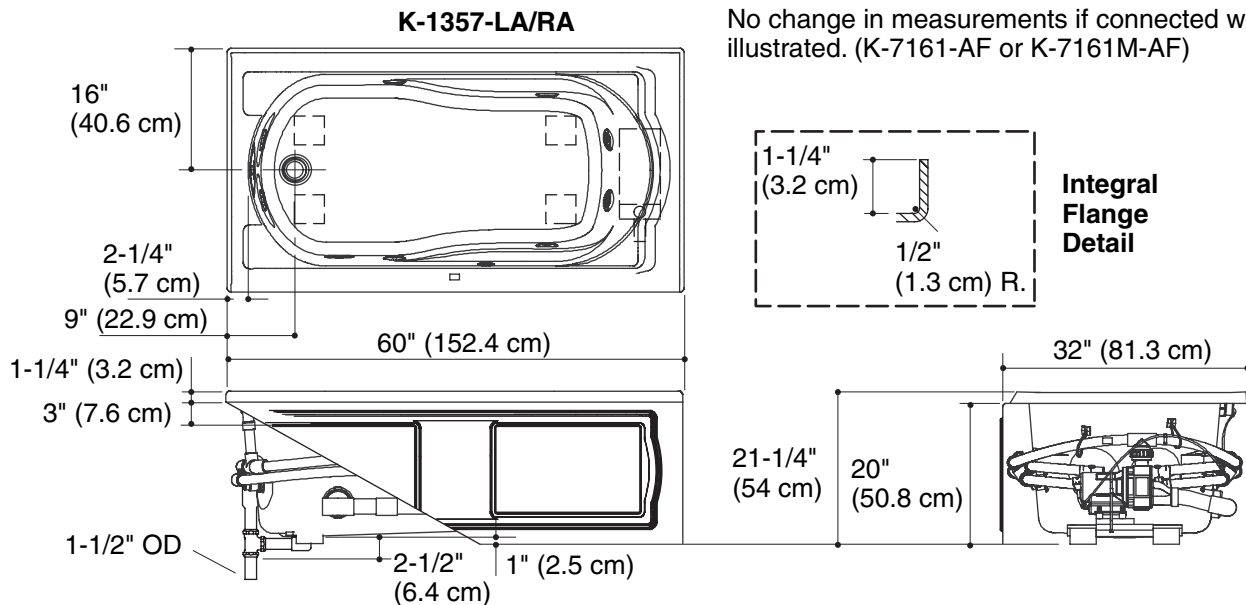

KOHLER®

Roughing-In

K-1357-LA/-RA

DEVONSHIRE®

BATH WHIRLPOOL INTEGRAL APRON

Product Information

Applicable product:	
Bath whirlpool with left outlet, integral apron	K-1357-LA
Bath whirlpool with right outlet, integral apron	K-1357-RA

Recommended accessories:	
Pop-up drain	K-7161-AF

Fixture*:	
Basin area:	
Bathing well	42" (106.7 cm) x 20" (50.8 cm)
Top area	51" (129.5 cm) x 24" (61 cm)
To overflow:	
Water depth	14" (35.6 cm)
Capacity	60 gal (227.1 L)
Weight	135 lbs (61.2 kg)
* Approximate measurements for comparison only.	

Install this product according to the installation guide.

Floor support under whirlpool must provide for a minimum of 48 lbs/square foot (266 kg/square meter) loading.

Fixture conforms to ANSI Standard Z124.1.2. All dimensions are nominal.

No change in measurements if connected with drain illustrated. (K-7161-AF or K-7161M-AF)