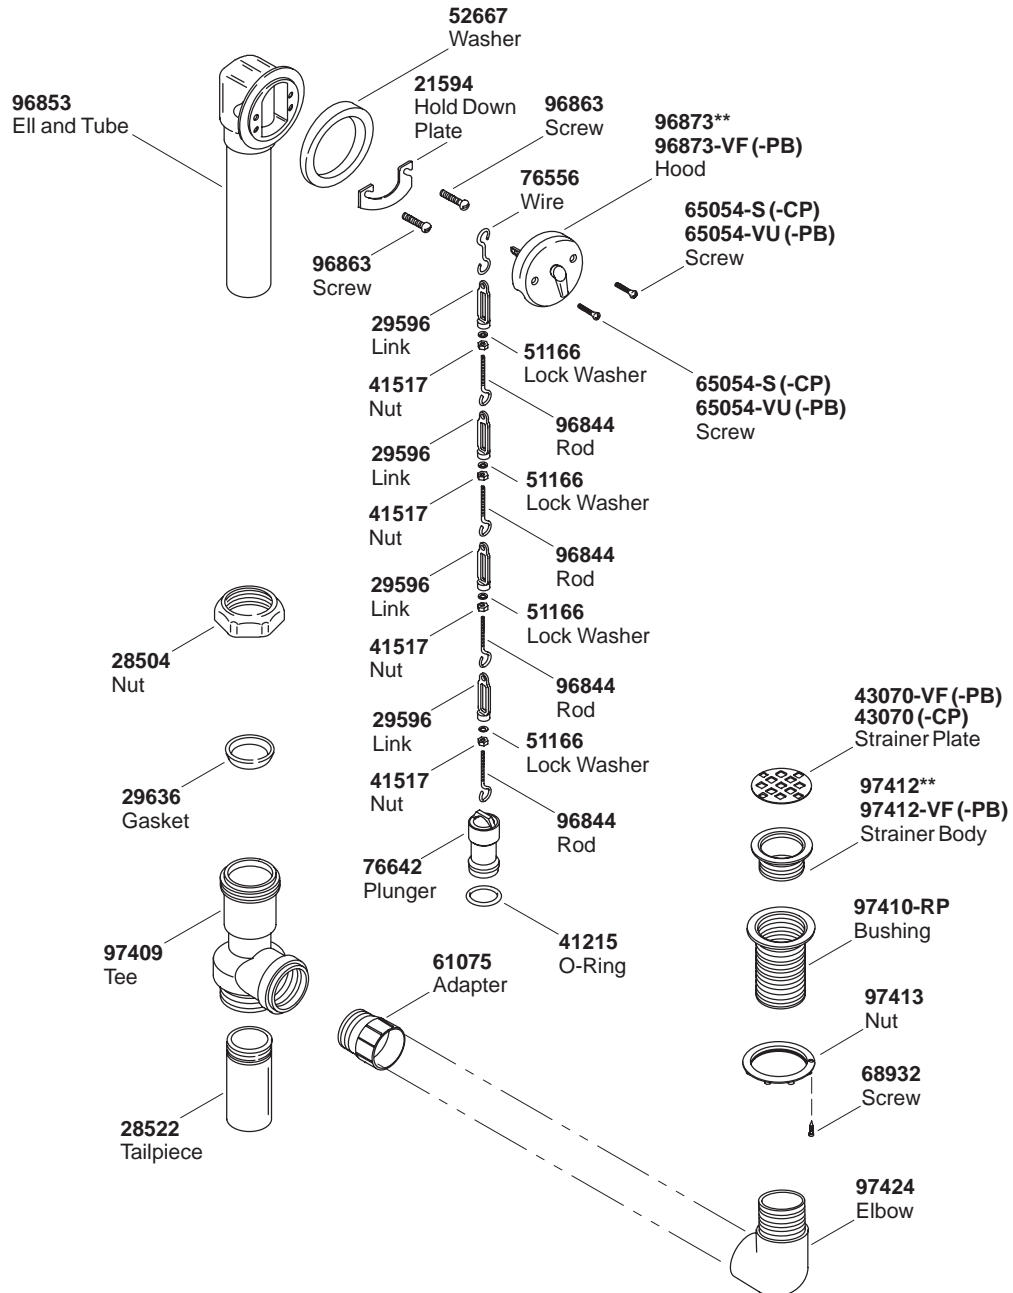

KOHLER® SERVICE PARTS

CUSTOM BODYSPA DRAIN

K#
K-7179-**-DB

**Finish/color code must be specified when ordering.