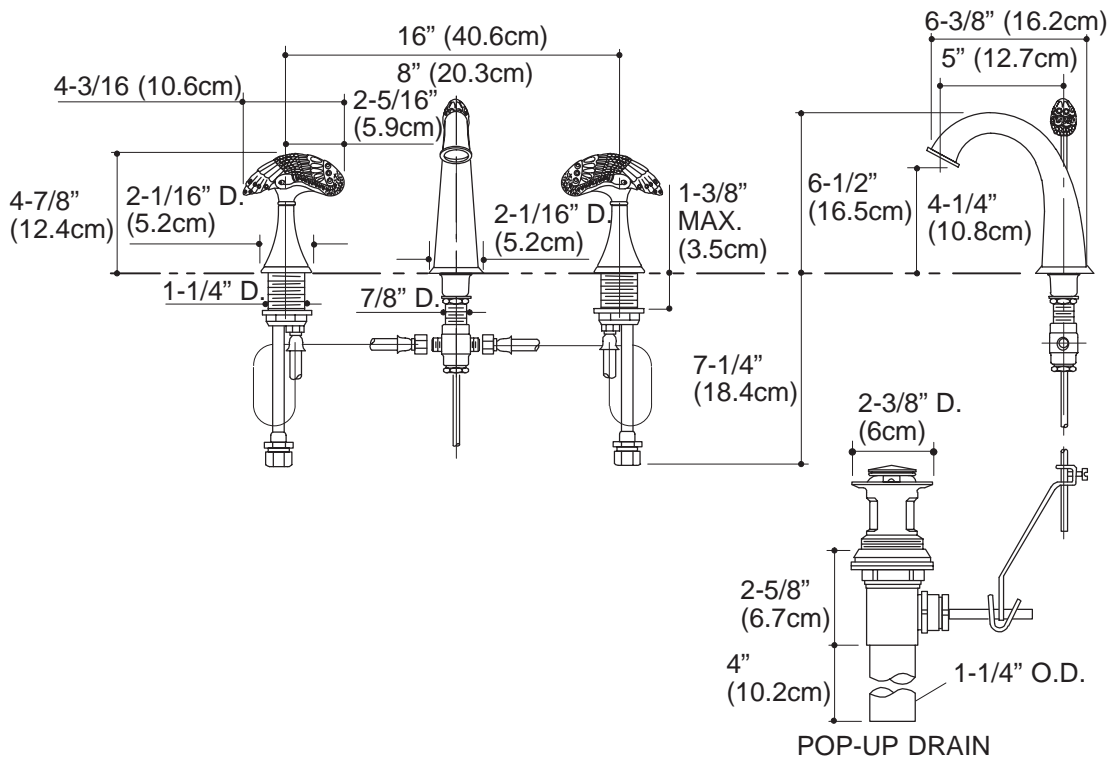

**FEATURES**

- Brass construction
- Flexible connections
- Brass valve bodies
- Quarter-turn washerless ceramic disc valves
- 5" (12.7cm) high-arch spout
- 2.0 gallons (7.5 L) per minute
- Pop-up drain with lift rod and tailpiece

**SPECIFIED MODEL:**

Model	Description
K-610-6B	Finial Avian Widespread Lavatory Faucet <span style="float: right;"><input type="checkbox"/>KB</span>

**PRODUCT SPECIFICATION:**

Two-handle widespread lavatory faucet shall be of brass construction. Faucet shall feature brass valve bodies. Faucet shall feature quarter-turn washerless ceramic disc valves, assuring positive handle stop positioning. Product shall include flexible connections, 5" (12.7cm) high-arch spout, pop-up drain with lift rod and tailpiece, and handles. Faucet shall be Kohler Model K-610-\_\_\_\_\_-\_\_\_\_\_.

## PRODUCT DIAGRAM