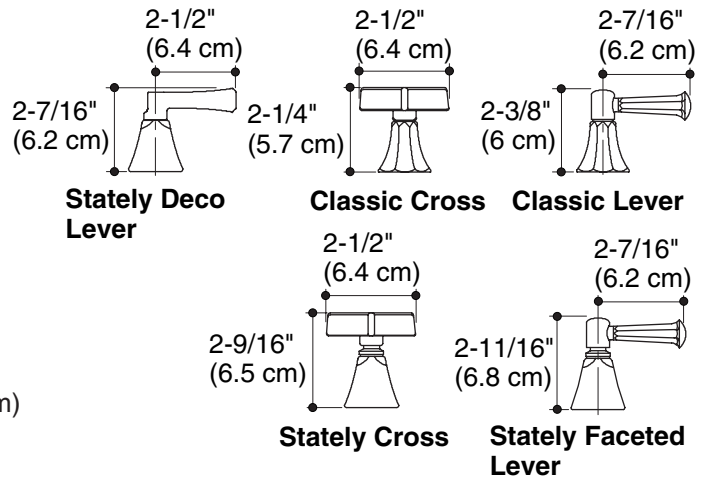

Product Information

| Applicable products: | |
|--|----------|
| Lavatory faucet with classic cross handles | K-452-3C |
| Lavatory faucet with stately cross handles | K-452-3S |
| Lavatory faucet with classic lever handles | K-452-4C |
| Lavatory faucet with stately faceted lever handles | K-452-4S |
| Lavatory faucet with stately Deco lever handles | K-452-4V |

| | K-452-3C/4C | K-452-3S/4S/4V |
|---|-------------------|------------------|
| A | 6" (15.2 cm) | 6-1/4" (15.9 cm) |
| B | 9/16" (1.4 cm) | 11/16" (1.7 cm) |
| C | 2-11/16" (6.8 cm) | 2-3/4" (7 cm) |
| D | 1-7/16" (3.7 cm) | 1-1/2" (3.8 cm) |
| E | 1-3/16" (3 cm) | 1-5/16" (3.3 cm) |
| F | 13/16" (2.1 cm) | 15/16" (2.4 cm) |