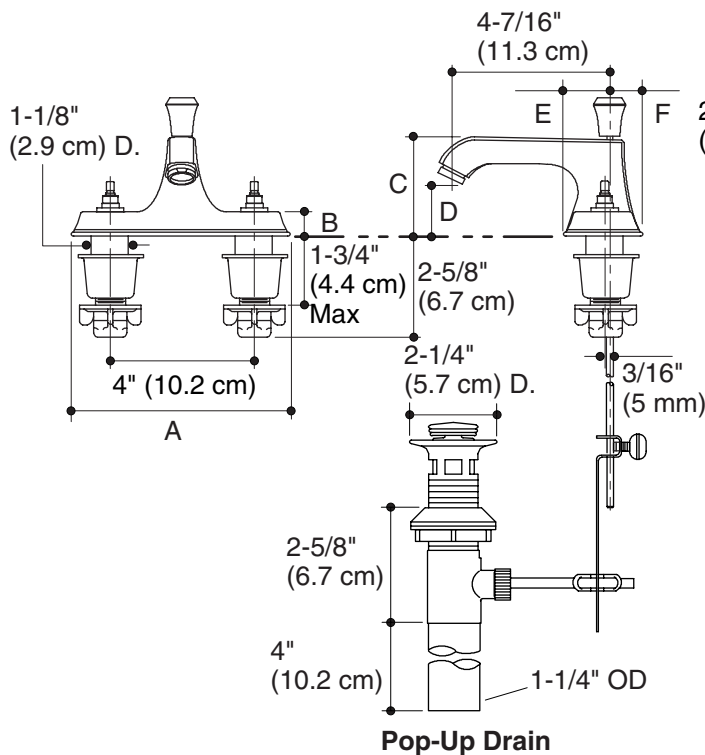

Product Information

| Applicable products: | |
|--|----------|
| Lavatory faucet with classic cross handles | K-452-3C |
| Lavatory faucet with stately cross handles | K-452-3S |
| Lavatory faucet with classic lever handles | K-452-4C |
| Lavatory faucet with stately faceted lever handles | K-452-4S |
| Lavatory faucet with stately Deco lever handles | K-452-4V |

| | K-452-3C/4C | K-452-3S/4S/4V |
|---|-------------------|------------------|
| A | 6" (15.2 cm) | 6-1/4" (15.9 cm) |
| B | 9/16" (1.4 cm) | 11/16" (1.7 cm) |
| C | 2-11/16" (6.8 cm) | 2-3/4" (7 cm) |
| D | 1-7/16" (3.7 cm) | 1-1/2" (3.8 cm) |
| E | 1-3/16" (3 cm) | 1-5/16" (3.3 cm) |
| F | 13/16" (2.1 cm) | 15/16" (2.4 cm) |