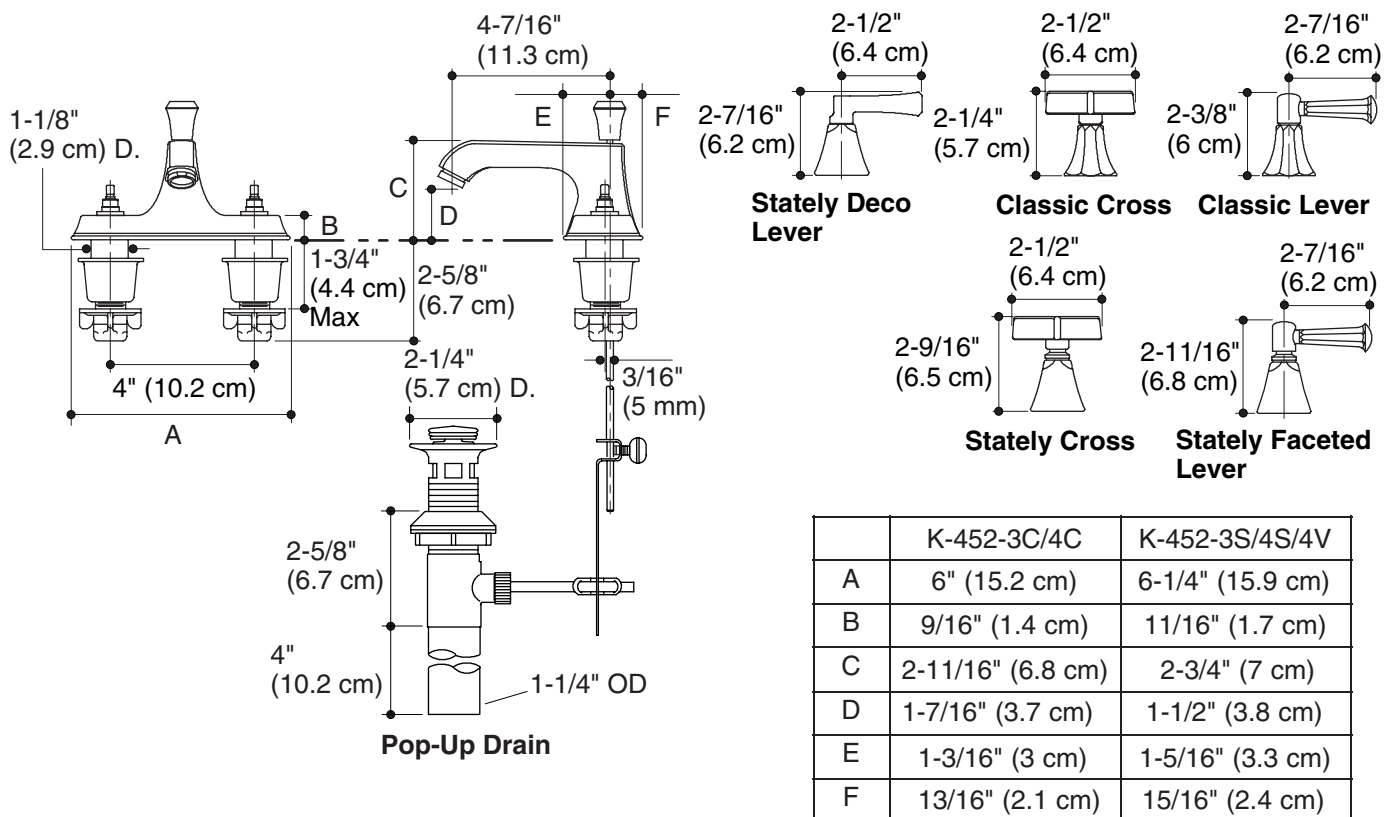

**LAVATORY FAUCET  
K-452**

**Features**

- Brass construction
- Brass valve bodies
- Quarter-turn washerless ceramic disc valves
- 2.2 gpm (8.3 lpm) flow rate
- Lower flow aerator options are available (refer to the Kohler Price Book)
- Pop-up drain with lift rod and tailpiece
- Cross or lever handles
- For 4" (10.2 cm) centers
- 4-1/2" (11.4 cm) spout

Specified Model table continued on Page 2.

**Product Specification**

Two-handle centerset lavatory faucet shall be of brass construction. Faucet shall feature brass valve bodies. Faucet shall feature quarter-turn washerless ceramic disc valves, assuring positive handle stop positioning. Faucet shall include 4" (10.2 cm) centers, 4-1/2" (11.4 cm) spout, pop-up drain with lift rod and tailpiece, and cross or lever handles. Faucet shall be rated at 2.2 gallons (8.3 L) per minute. Faucet shall have lower flow aerator options. Faucet shall be Kohler Model K-452-\_\_\_\_\_-\_\_\_\_\_.

# MEMOIRS®

Specified Model table continued from Page 1.

Model	Description	
K-452-4V	Lavatory faucet with stately Deco lever handles	<input type="checkbox"/> CP <input type="checkbox"/> PB <input type="checkbox"/> Other___

## Product Diagram