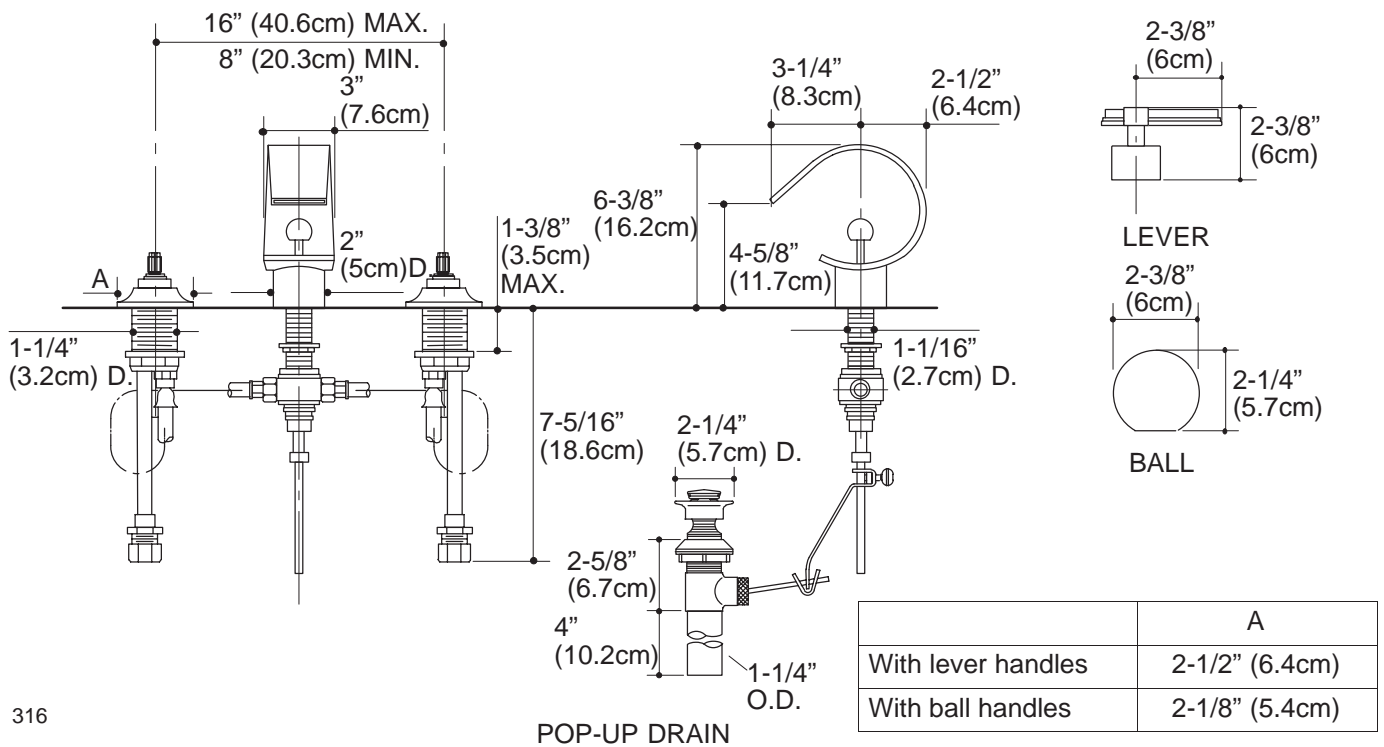

Product Information

Applicable product:	
Lever handles	K-7914-4
Ball handles	K-7914-8
ADA Lever handles are ADA compliant	

316

K-7914 Cirrus[™] Lavatory Faucet
1100360-1-CB

KOHLER[®]

NOTES: