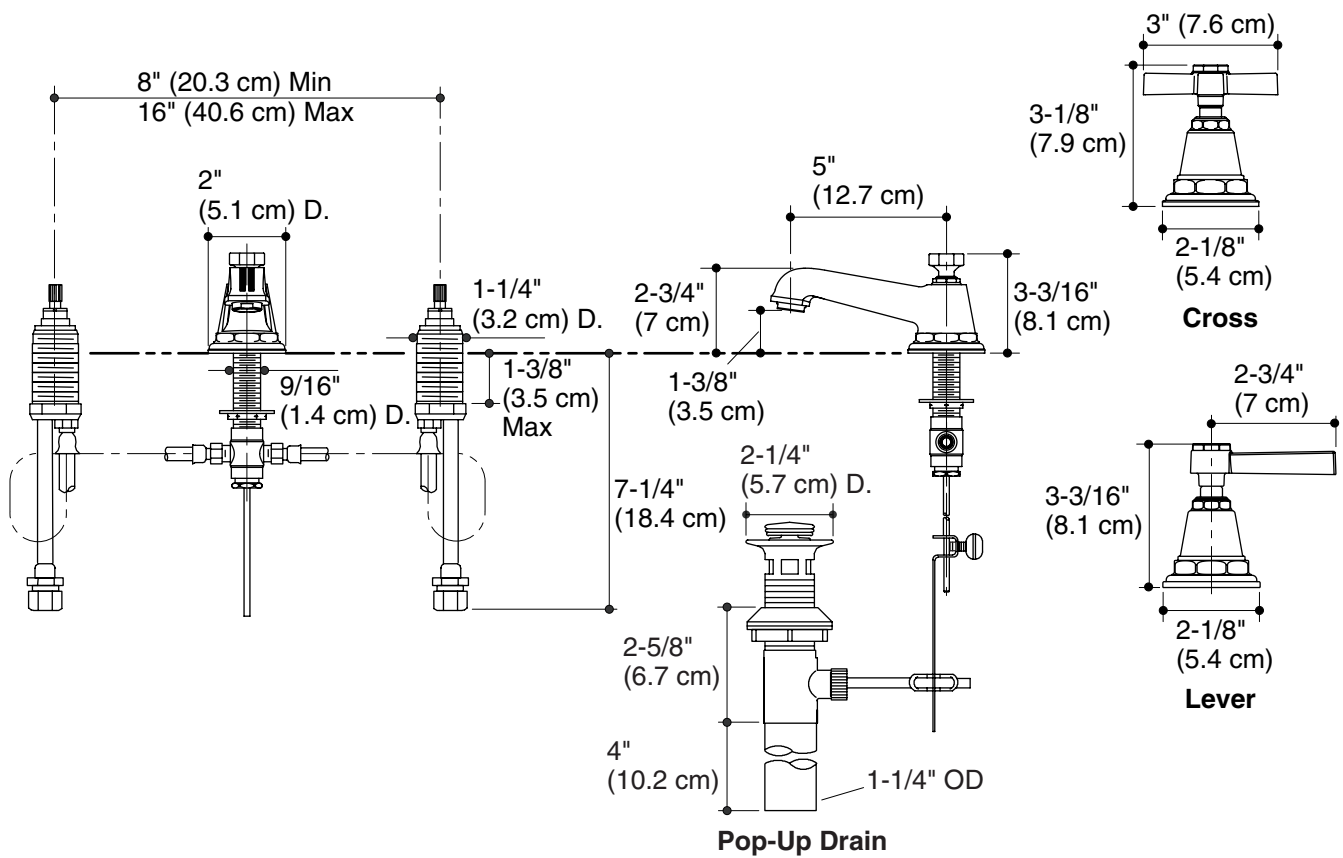

**Features**

- Metal construction
- Brass valve bodies
- Reversible quarter-turn washerless ceramic disc valves
- Pop-up drain with lift rod and tailpiece
- Flexible connections for easy installation
- Cross or lever handles
- 2.2 gpm (8.3 lpm) flow rate
- Lower flow aerator options are available (refer to the Kohler Price Book)
- 5" (12.7 cm) spout reach

**Product Specification**

Two-handle widespread lavatory faucet shall be of metal construction. Faucet shall feature brass valve bodies. Faucet shall feature reversible quarter-turn washerless ceramic disc valves, assuring positive handle stop positioning. Faucet shall be rated at 2.2 gallons (8.3 L) per minute. Faucet shall have lower flow aerator options. Faucet shall include flexible connections, 5" (12.7 cm) spout, pop-up drain with lift rod and tailpiece, and cross or lever handles. Faucet shall be Kohler Model K-13132-\_\_\_\_\_-\_\_\_\_\_.

## Product Diagram

PINSTRIPE™ WIDESPREAD LAVATORY FAUCET

Page 2 of 2  
1033980-4-D

THE BOLD LOOK  
OF **KOHLER**®