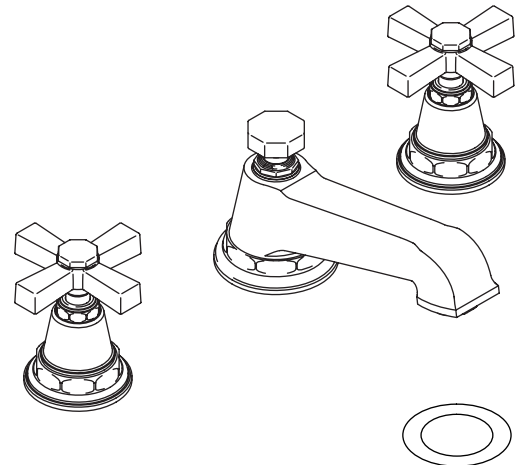

**Features**

- Metal construction
- Brass valve bodies
- Reversible quarter-turn washerless ceramic disc valves
- Pop-up drain with lift rod and tailpiece
- Flexible connections for easy installation
- Cross or lever handles
- 2.2 gpm (8.3 lpm) flow rate
- Lower flow aerator options are available (refer to the Kohler Price Book)
- 5" (12.7 cm) spout reach

**WIDESPREAD LAVATORY FAUCET  
K-13132**

ADA

**Codes/Standards Applicable**

- Specified model meets or exceeds the following:
- ASME A112.18.1/CSA B125.1
  - IAPMO/UPC
  - NSF 61
  - Energy Policy Act of 1992 (EPACT)
  - ADA

**Product Specification**

Two-handle widespread lavatory faucet shall be of metal construction. Faucet shall feature brass valve bodies. Faucet shall feature reversible quarter-turn washerless ceramic disc valves, assuring positive handle stop positioning. Faucet shall be rated at 2.2 gallons (8.3 L) per minute. Faucet shall have lower flow aerator options. Faucet shall include flexible connections, 5" (12.7 cm) spout, pop-up drain with lift rod and tailpiece, and cross or lever handles. Faucet shall be Kohler Model K-13132-\_\_\_\_\_-\_\_\_\_\_.

## Product Diagram

PINSTRIPE™ WIDESPREAD LAVATORY FAUCET

Page 2 of 2  
1033980-4-D

THE BOLD LOOK  
OF **KOHLER**®