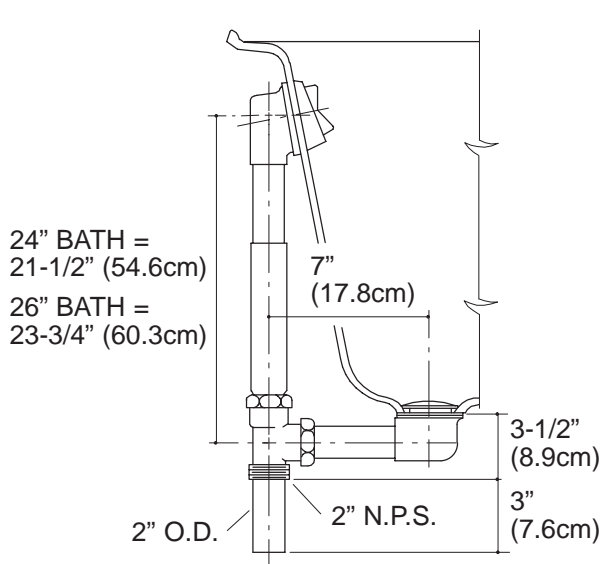

Product Information

Applicable drain:	
Above-or through-the-floor installation:	
With 1-1/2" O.D. and 1-1/2" N.P.S.	K-7147-AF
With 2" O.D. and 2" N.P.S.	K-7167
With 1-1/2" O.D. and 1-1/2" N.P.S.	K-7169-AF

Installation Notes

Install this product according to the installation guide.

K-7167

17" BATH =
14-3/4" (37.5cm)
24" BATH =
21-1/2" (54.6cm)
K-7147-AF =
22-3/16" (56.4cm)

**K-7147-AF
K-7169-AF**