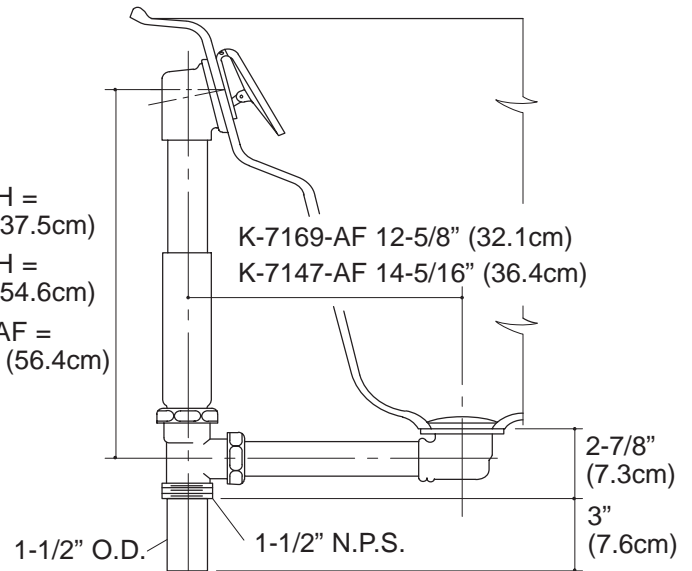

Product Information

Applicable drain:	
Above-or through-the-floor installation:	
With 1-1/2" O.D. and 1-1/2" N.P.S.	K-7147-AF
With 2" O.D. and 2" N.P.S.	K-7167
With 1-1/2" O.D. and 1-1/2" N.P.S.	K-7169-AF

Installation Notes

Install this product according to the installation guide.

K-7167

17" BATH =
14-3/4" (37.5cm)
24" BATH =
21-1/2" (54.6cm)
K-7147-AF =
22-3/16" (56.4cm)

**K-7147-AF
K-7169-AF**