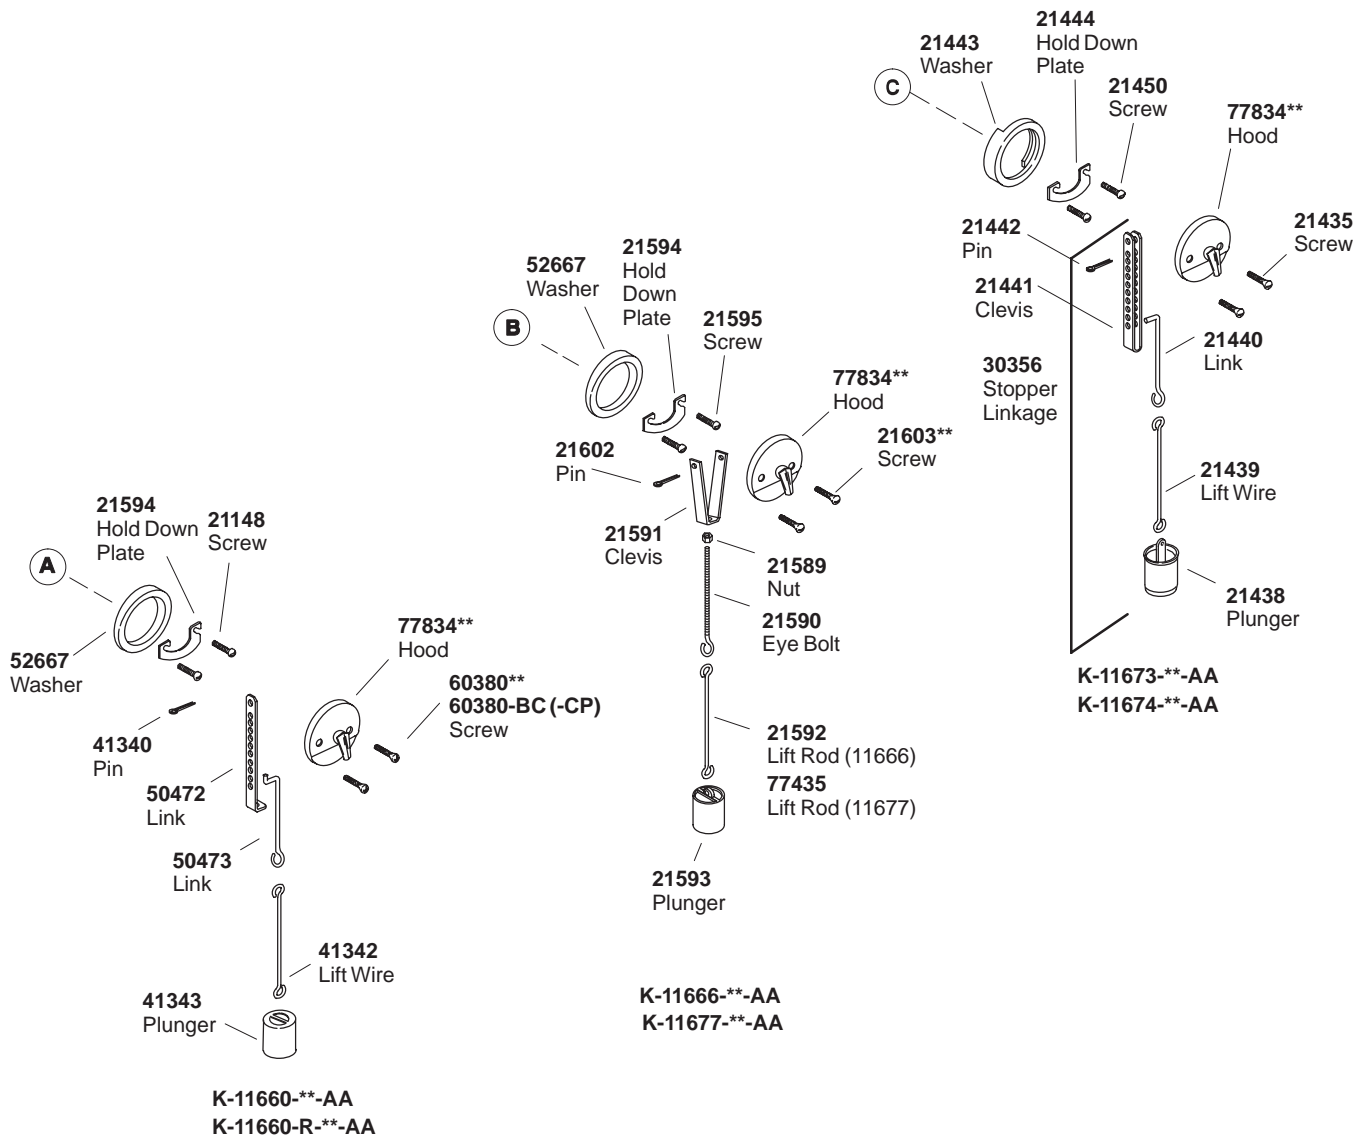

K#	Bath Depth 14"-16"	Bath Depth 18-1/2"-20-1/2"	Plastic Drain	17 Gauge Brass	20 Gauge Brass
K-11660-**-AA	X			X	
K-11660-R-**-AA	X			X	
K-11666-**-AA	X				X
K-11673-**-AA	X		X		
K-11674-**-AA	X		X		
K-11677-**-AA		X			X

\*\*Finish/color code must be specified when ordering.

\*\*Finish/color code must be specified when ordering.