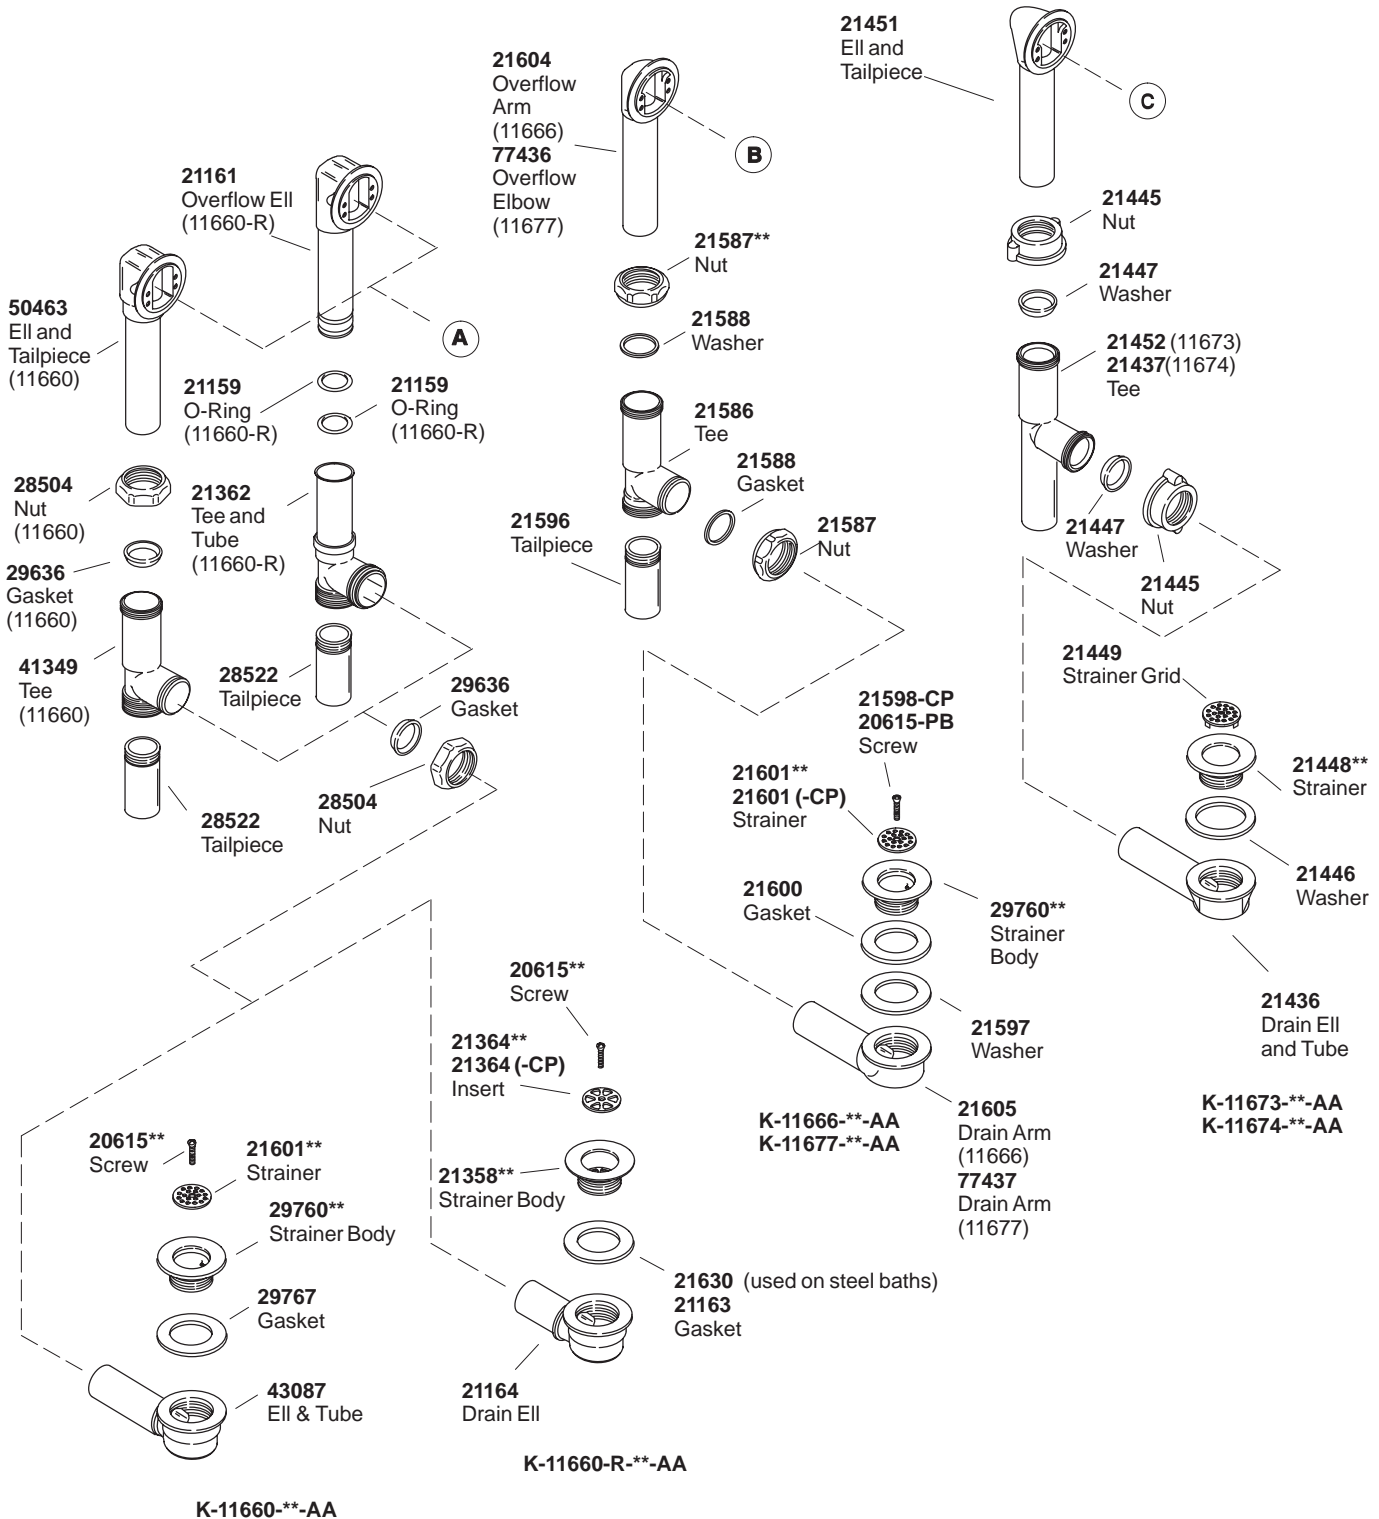

K#	Bath Depth 14"-16"	Bath Depth 18-1/2"-20-1/2"	Plastic Drain	17 Gauge Brass	20 Gauge Brass
K-11660-**-AA	X			X	
K-11660-R-**-AA	X			X	
K-11666-**-AA	X				X
K-11673-**-AA	X		X		
K-11674-**-AA	X		X		
K-11677-**-AA		X			X

\*\*Finish/color code must be specified when ordering.

\*\*Finish/color code must be specified when ordering.