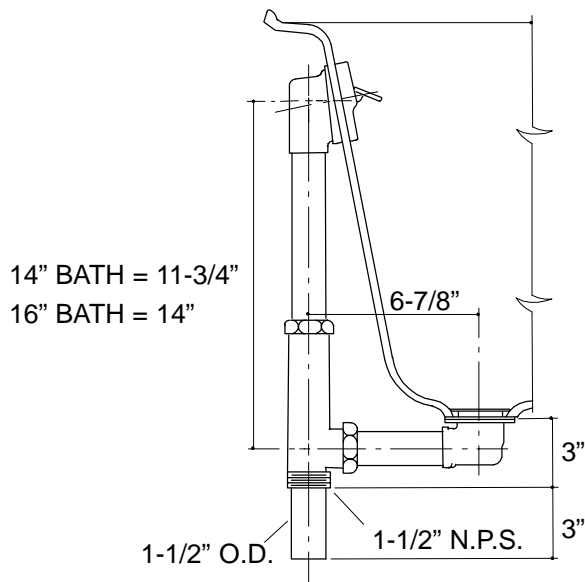

Ordering Information

Applicable drain:	
Through-the-floor installation:	
14" bath, 17 gauge	K-11660
16" bath, 17 gauge	K-11660
14" bath, 20 gauge	K-11666
16" bath, 20 gauge	K-11666

K-11660

K-11666