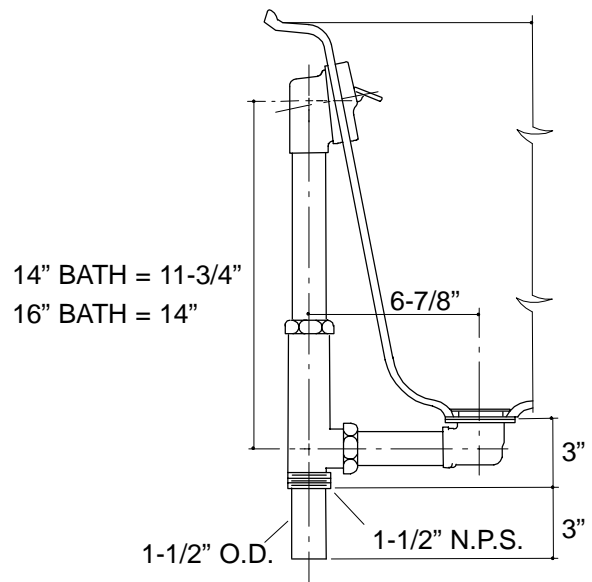

Ordering Information

Applicable drain:	
Through-the-floor installation:	
14" bath, 17 gauge	K-11660
16" bath, 17 gauge	K-11660
14" bath, 20 gauge	K-11666
16" bath, 20 gauge	K-11666

K-11660

K-11666