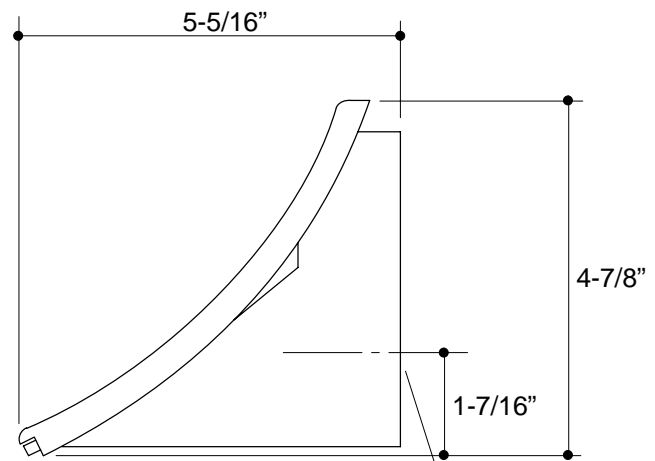

Ordering Information

Applicable product:	
Spout	K-6946

1/2" NOM. (5/8" O.D.) TUBE
 1-1/4" MIN., 1-11/16" MAX.