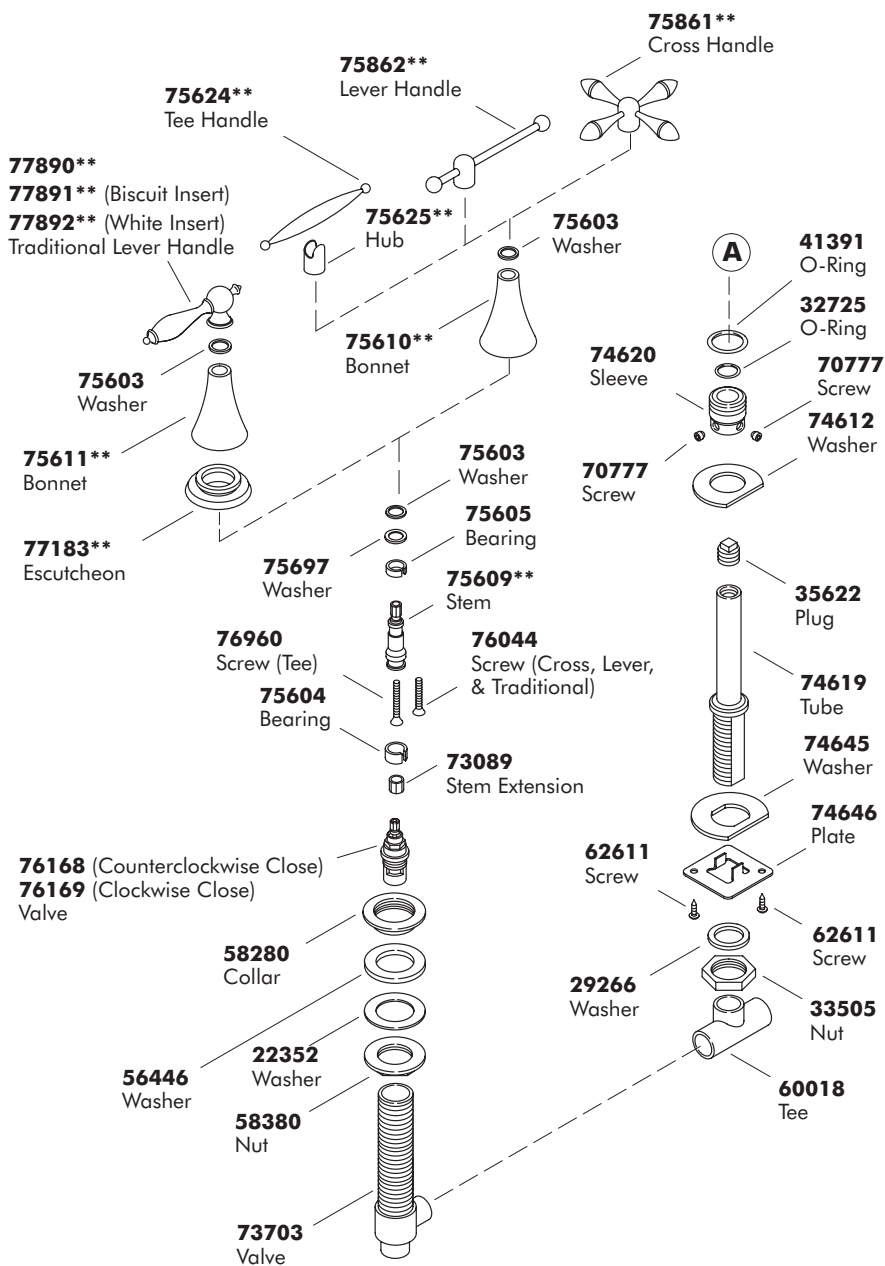

SERVICE PARTS

G U I D E

FINIAL
FUNDAMENTALS
& FINIAL
TRADITIONAL
BATH/DECK
MOUNT BATH
FAUCET

THE BOLD LOOK
OF **KOHLER**®

****Finish/color code must be specified when ordering.**

****Finish/color code must be specified when ordering.**