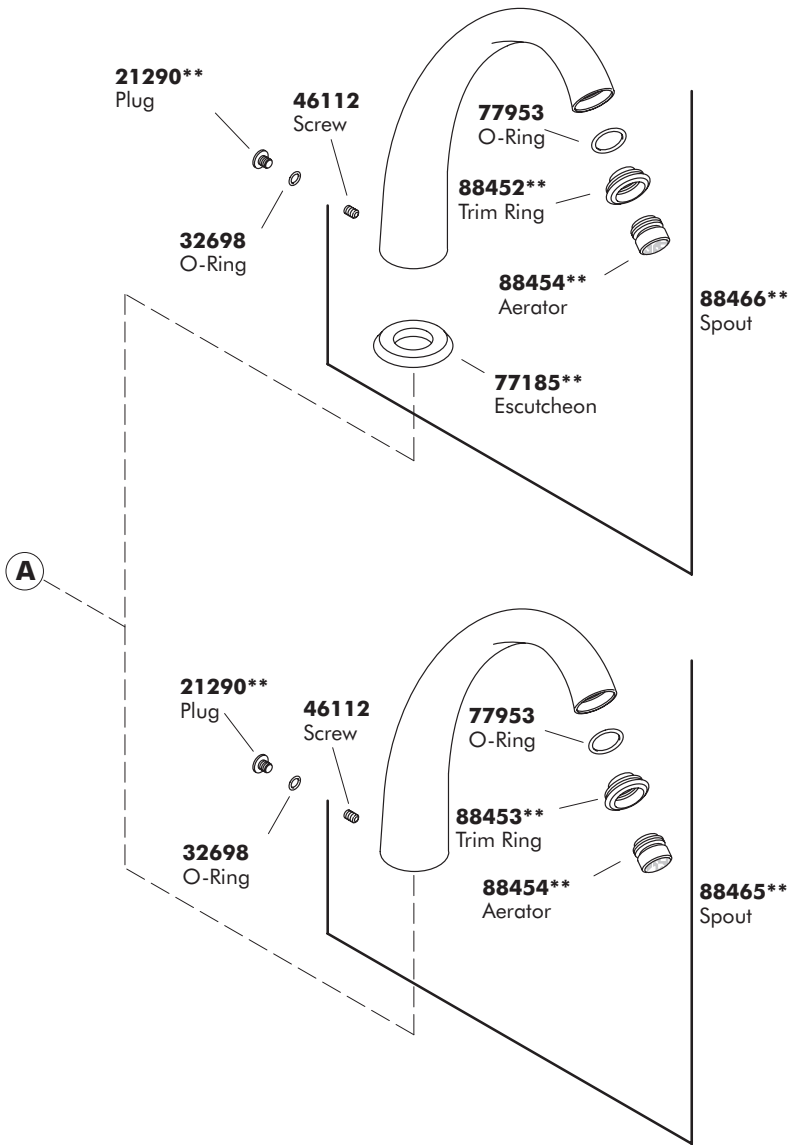

SERVICE PARTS

G U I D E

FINIAL
FUNDAMENTALS
& FINIAL
TRADITIONAL
BATH/DECK
MOUNT BATH
FAUCET

THE BOLD LOOK
OF **KOHLER**®

****Finish/color code must be specified when ordering.**

****Finish/color code must be specified when ordering.**