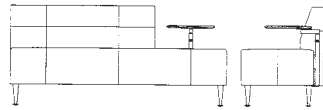

5. Select tablets and placement.

6. Select bolsters and placement.

7. Select tables and placement.

The following are just a few of the endless configurations that can be designed to create Retrospect Modular Lounge Seating.

7010-SB-SK2-FA7/8

7010-FB-SK1/6-FA7/8-CR2-YB7/8

7010-SB-SK2-SA7/8

7010-FB-LK1-CR3

7010-SB-SK2-OR9

7010-FB-LK3

7010-LB-SK1-CR3

7010-FB-SK2