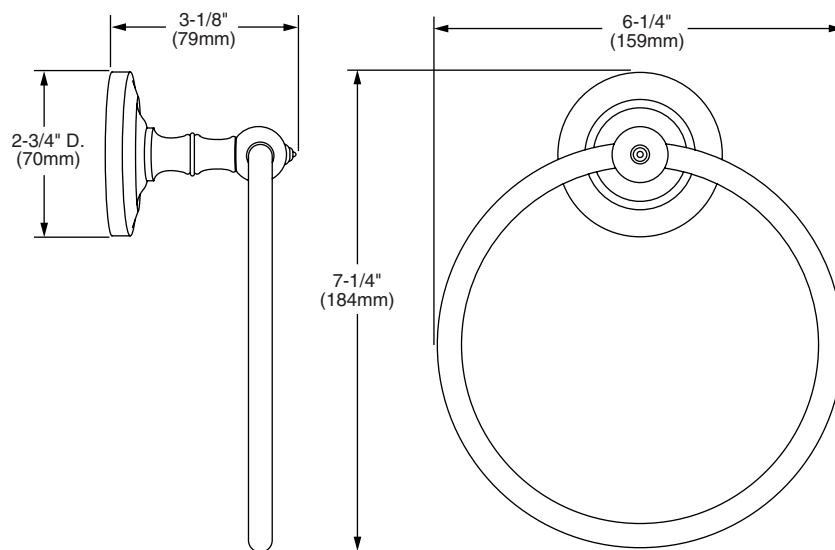

**Features:**

- Solid Brass Construction
- Concealed Mounting

	Product Number
Towel Ring - 6"	011/150

Available Finishes:	Finish Code
Polished Chrome	100
Polished Brass	101
Brushed Nickel	144

IMPORTANT: These measurements are subject to change or cancellation. No responsibility is assumed for use of superseded or voided pages.