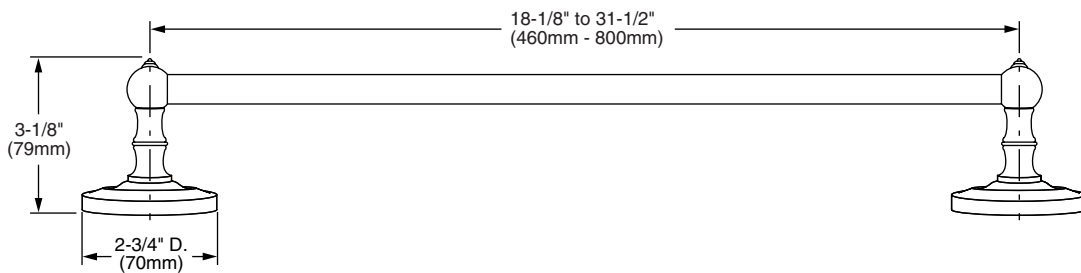

### Features:

- Solid Brass Construction
- Concealed Mounting

	Product Number
Towel Bar - 18-1/8"	011/460
Towel Bar - 23-5/8"	011/600
Towel Bar - 31-1/2"	011/800

Available Finishes:	Finish Code
Polished Chrome	100
Polished Brass	101
Brushed Nickel	144

**IMPORTANT:** These measurements are subject to change or cancellation. No responsibility is assumed for use of superseded or voided pages.