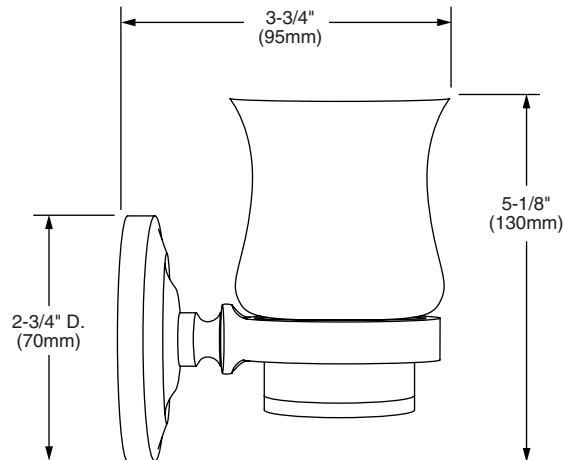

**Features:**

- Solid Brass Construction
- Concealed Mounting
- Clear Glass

|         | Product Number |
|---------|----------------|
| Tumbler | 011/121        |

| Available Finishes: | Finish Code |
|---------------------|-------------|
| Polished Chrome     | 100         |
| Polished Brass      | 101         |
| Brushed Nickel      | 144         |

**IMPORTANT:** These measurements are subject to change or cancellation. No responsibility is assumed for use of superseded or voided pages.