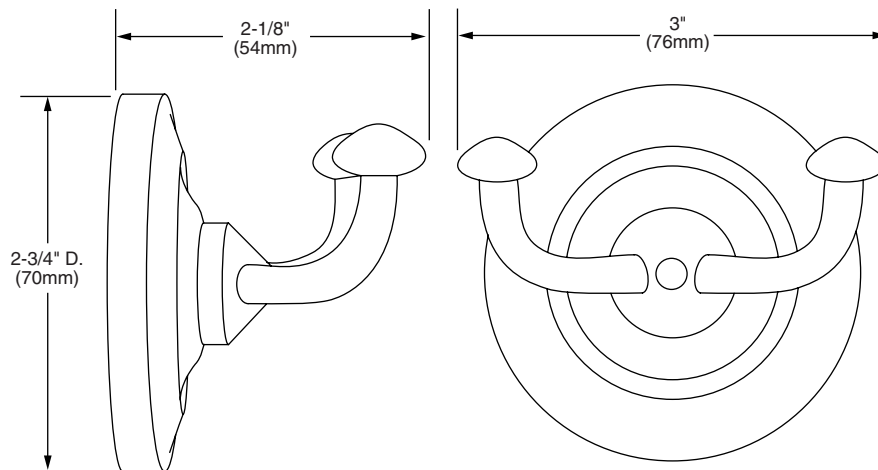

Features:

- Solid Brass Construction
- Concealed Mounting

	Product Number
Robe Hook	011/010

Available Finishes:	Finish Code
Polished Chrome	100
Polished Brass	101
Brushed Nickel	144

IMPORTANT: These measurements are subject to change or cancellation. No responsibility is assumed for use of superseded or voided pages.