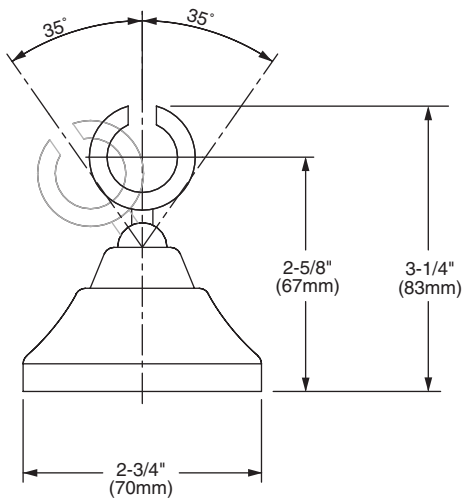

### Features:

- 5 ft. (1.5m) Metal Hose
- Hand Shower includes flow restrictor

Pictured: 888/027 Hand Shower Set on Adjustable Bar

Maximum Hand Shower Flow Rate: 2.5 gpm (9.5L/min)

Rough & Trim Options	Product Number
Hand Shower	861/008
Complete Personal Hand Shower Set - - Includes Hand Shower, Wall Elbow, Hose & Wall Bracket	859/023
Complete Personal Hand Shower Set on Adjustable Bar - -Includes Hand Shower, Wall Elbow, Hose & Adjustable Bar	888/027
Adjustable Hand Shower Bar Only	888/634

Available Finishes:	Finish Code
Polished Chrome	100
Brushed Nickel	144
Diamond (PVD)	167

**HAND SHOWER**

**ADJUSTABLE BAR**

ROUGH-IN DIAGRAM FOR WALL BRACKET, AND WALL ELBOW SHOWN ON REVERSE SIDE

### CODES & STANDARDS

These products meet and exceed the following codes and standards:

**ASME A112.18.1**

**CSA B125**

**WALL BRACKET**

**WALL ELBOW**

**IMPORTANT:** These measurements are subject to change or cancellation. No responsibility is assumed for use of superseded or voided pages.