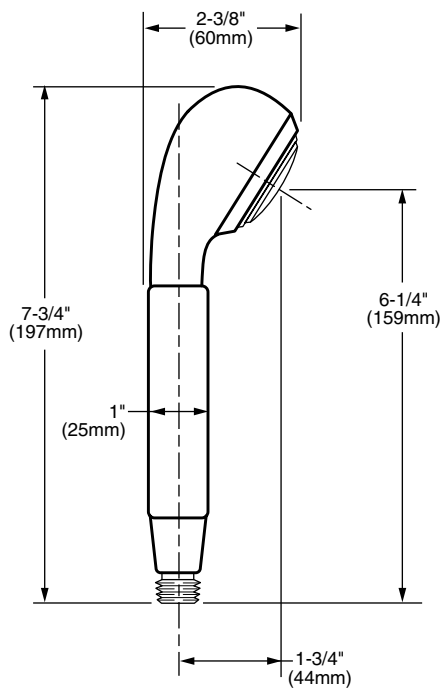

### Features:

- 5 ft. (1.5m) Metal Hose
- Hand Shower includes flow restrictor

Pictured: 888/027 Hand Shower Set on Adjustable Bar

Maximum Hand Shower Flow Rate: 2.5 gpm (9.5L/min)

Rough & Trim Options	Product Number
Hand Shower	861/008
Complete Personal Hand Shower Set - - Includes Hand Shower, Wall Elbow, Hose & Wall Bracket	859/023
Complete Personal Hand Shower Set on Adjustable Bar - -Includes Hand Shower, Wall Elbow, Hose & Adjustable Bar	888/027
Adjustable Hand Shower Bar Only	888/634

Available Finishes:	Finish Code
Polished Chrome	100
Brushed Nickel	144
Diamond (PVD)	167

**HAND SHOWER**

**ADJUSTABLE BAR**

ROUGH-IN DIAGRAM FOR WALL BRACKET, AND WALL ELBOW SHOWN ON REVERSE SIDE

### CODES & STANDARDS

These products meet and exceed the following codes and standards:

**ASME A112.18.1**

**CSA B125**

**WALL BRACKET**

**WALL ELBOW**

**IMPORTANT:** These measurements are subject to change or cancellation. No responsibility is assumed for use of superseded or voided pages.