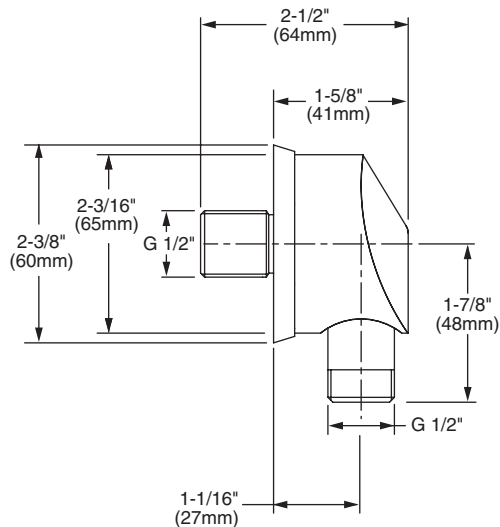

### Features:

- 5 ft. (1.5m) Metal Hose
- Hand Shower includes flow restrictor

Pictured: 888/027 Hand Shower Set on Adjustable Bar

Maximum Hand Shower Flow Rate: 2.5 gpm (9.5L/min)

Rough & Trim Options	Product Number
Hand Shower	861/008
Complete Personal Hand Shower Set - - Includes Hand Shower, Wall Elbow, Hose & Wall Bracket	859/023
Complete Personal Hand Shower Set on Adjustable Bar - -Includes Hand Shower, Wall Elbow, Hose & Adjustable Bar	888/027
Adjustable Hand Shower Bar Only	888/634

Available Finishes:	Finish Code
Polished Chrome	100
Brushed Nickel	144
Diamond (PVD)	167

**HAND SHOWER**

**ADJUSTABLE BAR**

ROUGH-IN DIAGRAM FOR WALL BRACKET, AND WALL ELBOW SHOWN ON REVERSE SIDE

### CODES & STANDARDS

These products meet and exceed the following codes and standards:

**ASME A112.18.1**

**CSA B125**

**WALL BRACKET**

**WALL ELBOW**

**IMPORTANT:** These measurements are subject to change or cancellation. No responsibility is assumed for use of superseded or voided pages.