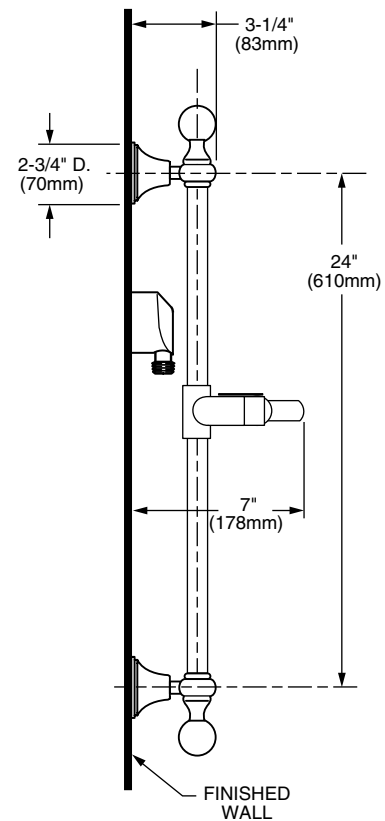

### Features:

- 5 ft. (1.5m) Metal Hose
- Hand Shower includes flow restrictor

Pictured: 888/027 Hand Shower Set on Adjustable Bar

Maximum Hand Shower Flow Rate: 2.5 gpm (9.5L/min)

Rough & Trim Options	Product Number
Hand Shower	861/008
Complete Personal Hand Shower Set - - Includes Hand Shower, Wall Elbow, Hose & Wall Bracket	859/023
Complete Personal Hand Shower Set on Adjustable Bar - -Includes Hand Shower, Wall Elbow, Hose & Adjustable Bar	888/027
Adjustable Hand Shower Bar Only	888/634

Available Finishes:	Finish Code
Polished Chrome	100
Brushed Nickel	144
Diamond (PVD)	167

**HAND SHOWER**

**ADJUSTABLE BAR**

ROUGH-IN DIAGRAM FOR WALL BRACKET, AND WALL ELBOW SHOWN ON REVERSE SIDE

### CODES & STANDARDS

These products meet and exceed the following codes and standards:

**ASME A112.18.1**

**CSA B125**

**WALL BRACKET**

**WALL ELBOW**

**IMPORTANT:** These measurements are subject to change or cancellation. No responsibility is assumed for use of superseded or voided pages.