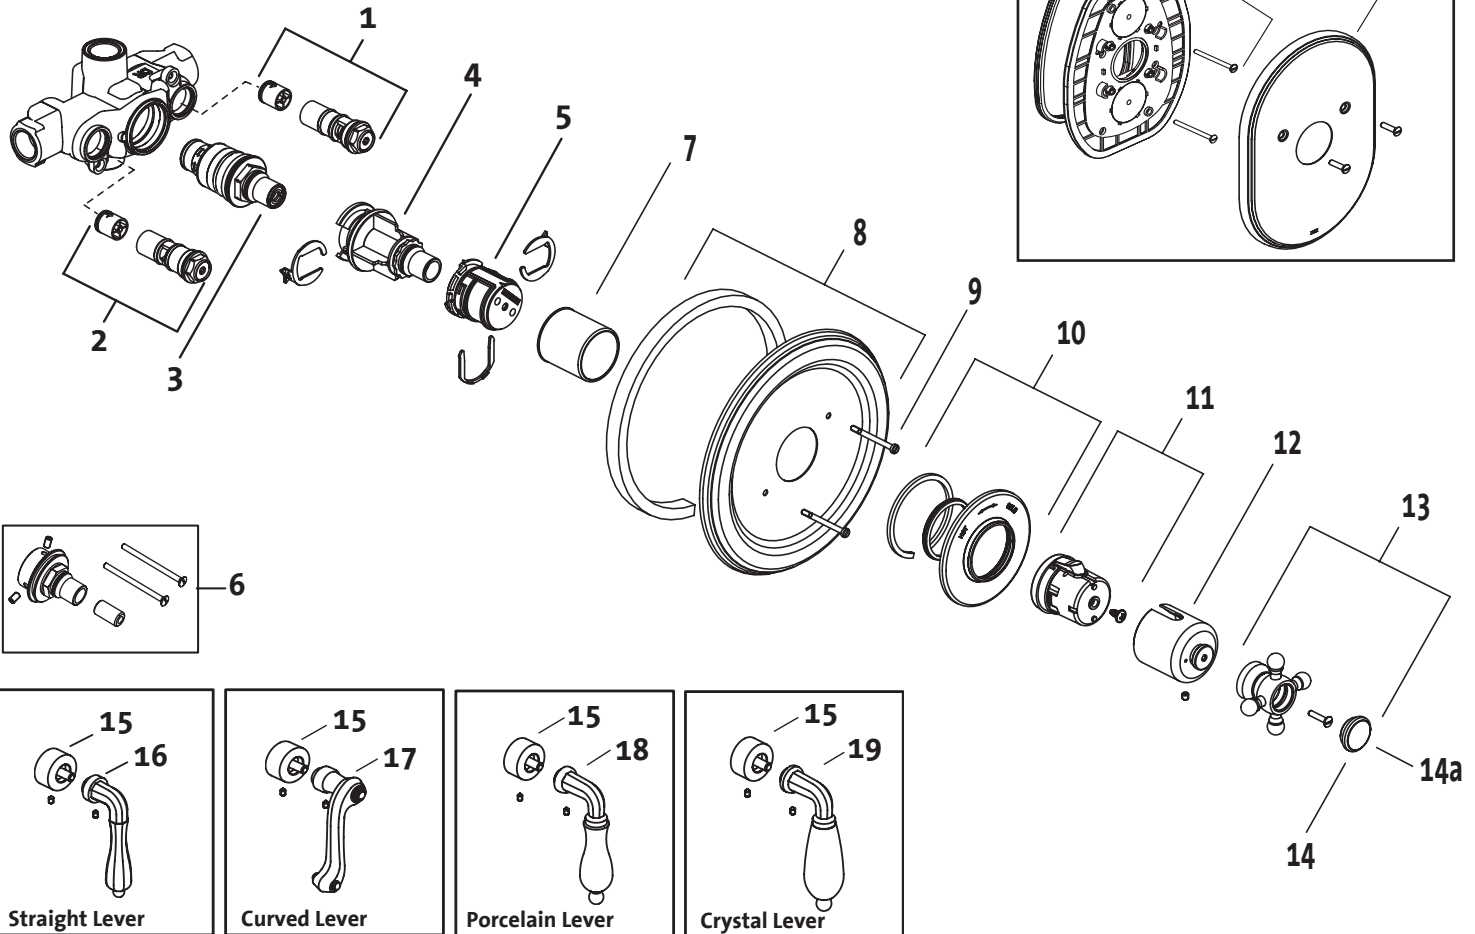

Classic / Victorian /Colonial

3/4" Thermostatic Mixing Valve

875/780/... 875/892/... 875/893/... 875/894/... 875/899/...
875/771/... 875/792/... 875/793/... 875/794/... 875/799/...

JADO

Beginning February 2004

Replace "XXX" with the appropriate finish code:

Polished Chrome = 100, Old Bronze = 105, UltraBrass = 113, Brushed Nickel = 144
Platinum Nickel = 150, Diamond = 167, Antique Nickel = 444

The following finishes apply only to Porcelain Lever :

UltraBrass/White Porcelain = 122, Brushed Nickel/White Porcelain = 124, Old Bronze/White Porcelain = 125,
Polished Chrome/White Porcelain = 128, Platinum Nickel/White Porcelain = 152, Diamond/White Porcelain = 153

Example Repair Part order:

H960680.105 in Old Bronze
H960680.167 in Diamond

Pos.	Description	Repair Part Number	Delivery quantity	Pos.	Description	Repair Part Number	Delivery quantity
1	Check Stop (Cold)	A962441.191	1 Piece	14	Handle Cap	H960529.XXX	1 Piece
2	Check Stop (Hot)	A962442.191	1 Piece	14a	All Metal Handle Cap	H960986.XXX	1 Piece
3	3/4" Thermo Cartridge	A962211.191	1 Piece	15	Handle Adapter	H961236.XXX	1 Piece
4	Cartridge Adapter	A962443.191	1 Piece	16	Straight Lever	H960019.XXX	1 Piece
5	Temperature Control Unit	H960618.191	1 Piece	17	Curved Lever Right	H960017.XXX	1 Piece
6	Handle Extension Kit	H960892.191	1 Set	18	Porcelain Lever	H960028.XXX	1 Piece
7	Cartridge Cap	H960680.XXX	1 Piece	19	Crystal Lever	H960308.XXX	1 Piece
8	Trim Plate	H961234.XXX	1 Piece	Version before February 2004			
9	Trim Plate Screw	A860826.XXX	2 Pcs.	20	Trim Plate Holder	H961241.191	1 Set
10	Trim Ring	H961235.XXX	1 Piece	21	Trim Plate	H961242.XXX	1 Piece
11	Handle Adapter	H960004.191	1 Piece				
12	Handle Base	H960677.XXX	1 Piece				
13	Cross Handle	H960676.XXX	1 Set