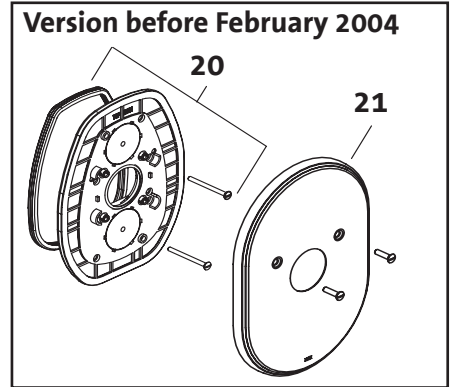

Classic / Victorian /Colonial

3/4" Thermostatic Mixing Valve

875/780/... 875/892/... 875/893/... 875/894/... 875/899/...
875/771/... 875/792/... 875/793/... 875/794/... 875/799/...

JADO

Beginning February 2004

Replace "XXX" with the appropriate finish code:

Polished Chrome = 100, Old Bronze = 105, UltraBrass = 113, Brushed Nickel = 144
Platinum Nickel = 150, Diamond = 167, Antique Nickel = 444

The following finishes apply only to Porcelain Lever :

UltraBrass/White Porcelain = 122, Brushed Nickel/White Porcelain = 124, Old Bronze/White Porcelain = 125,
Polished Chrome/White Porcelain = 128, Platinum Nickel/White Porcelain = 152, Diamond/White Porcelain = 153

Example Repair Part order:

H960680.105 in Old Bronze
H960680.167 in Diamond

Pos.	Description	Repair Part Number	Delivery quantity	Pos.	Description	Repair Part Number	Delivery quantity
1	Check Stop (Cold)	A962441.191	1 Piece	14	Handle Cap	H960529.XXX	1 Piece
2	Check Stop (Hot)	A962442.191	1 Piece	14a	All Metal Handle Cap	H960986.XXX	1 Piece
3	3/4" Thermo Cartridge	A962211.191	1 Piece	15	Handle Adapter	H961236.XXX	1 Piece
4	Cartridge Adapter	A962443.191	1 Piece	16	Straight Lever	H960019.XXX	1 Piece
5	Temperature Control Unit	H960618.191	1 Piece	17	Curved Lever Right	H960017.XXX	1 Piece
6	Handle Extension Kit	H960892.191	1 Set	18	Porcelain Lever	H960028.XXX	1 Piece
7	Cartridge Cap	H960680.XXX	1 Piece	19	Crystal Lever	H960308.XXX	1 Piece
8	Trim Plate	H961234.XXX	1 Piece	Version before February 2004			
9	Trim Plate Screw	A860826.XXX	2 Pcs.	20	Trim Plate Holder	H961241.191	1 Set
10	Trim Ring	H961235.XXX	1 Piece	21	Trim Plate	H961242.XXX	1 Piece
11	Handle Adapter	H960004.191	1 Piece				
12	Handle Base	H960677.XXX	1 Piece				
13	Cross Handle	H960676.XXX	1 Set