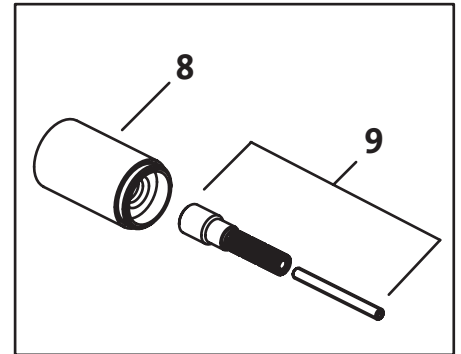

Perland / Swan

1/2" or 3/4" Wall Valve - Lever

865/154/... 865/254/... 865/763/...

865/155/... 865/255/... 865/773/...

894/818/... 894/828/... 894/838/...

JADO

1/2" Wall Valve

865/001/191

3/4" Wall Valve

865/101/191

Replace "XXX" with the appropriate finish code:
Gold = 109, UltraBrass = 113, Brushed Nickel = 144,

Example Repair Part order:
H960761.109 in Gold
H960761.113 in UltraBrass

Pos.	Description	Repair Part Number	Delivery quantity	Pos.	Description	Repair Part Number	Delivery quantity
1	Rhapsody Lever	H960761.XXX	1 Piece	6	1/2" Cartridge	H960520.191	1 Piece
2	Curved Lever Left	H960018.XXX	1 Piece	7	3/4" Cartridge	H960935.191	1 Piece
3	Curved Lever Right	H960017.XXX	1 Piece	8	Barrel Sleeve Extension	H960202.XXX	1 Piece
4	Barrel Sleeve	H960203XXX	1 Piece	9	Stem Extension	H960764.191	1 Piece
5	Rosette	H960535.XXX	1 Piece				