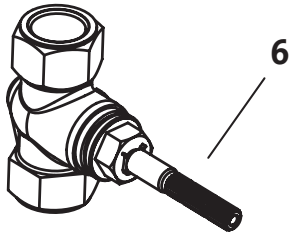

Perland / Swan

1/2" or 3/4" Wall Valve - Lever

865/154/... 865/254/... 865/763/...

865/155/... 865/255/... 865/773/...

894/818/... 894/828/... 894/838/...

JADO

1/2" Wall Valve

865/001/191

3/4" Wall Valve

865/101/191

Replace "XXX" with the appropriate finish code:
Gold = 109, UltraBrass = 113, Brushed Nickel = 144,

Example Repair Part order:
H960761.109 in Gold
H960761.113 in UltraBrass

Pos.	Description	Repair Part Number	Delivery quantity	Pos.	Description	Repair Part Number	Delivery quantity
1	Rhapsody Lever	H960761.XXX	1 Piece	6	1/2" Cartridge	H960520.191	1 Piece
2	Curved Lever Left	H960018.XXX	1 Piece	7	3/4" Cartridge	H960935.191	1 Piece
3	Curved Lever Right	H960017.XXX	1 Piece	8	Barrel Sleeve Extension	H960202.XXX	1 Piece
4	Barrel Sleeve	H960203XXX	1 Piece	9	Stem Extension	H960764.191	1 Piece
5	Rosette	H960535.XXX	1 Piece				