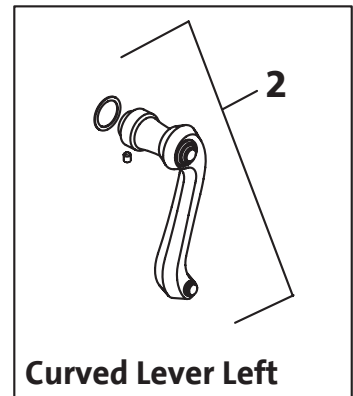

Perland / Swan

1/2" or 3/4" Wall Valve - Lever

865/154/... 865/254/... 865/763/...

865/155/... 865/255/... 865/773/...

894/818/... 894/828/... 894/838/...

JADO

1/2" Wall Valve

865/001/191

3/4" Wall Valve

865/101/191

Replace "XXX" with the appropriate finish code:
Gold = 109, UltraBrass = 113, Brushed Nickel = 144,

Example Repair Part order:
H960761.109 in Gold
H960761.113 in UltraBrass

Pos.	Description	Repair Part Number	Delivery quantity	Pos.	Description	Repair Part Number	Delivery quantity
1	Rhapsody Lever	H960761.XXX	1 Piece	6	1/2" Cartridge	H960520.191	1 Piece
2	Curved Lever Left	H960018.XXX	1 Piece	7	3/4" Cartridge	H960935.191	1 Piece
3	Curved Lever Right	H960017.XXX	1 Piece	8	Barrel Sleeve Extension	H960202.XXX	1 Piece
4	Barrel Sleeve	H960203XXX	1 Piece	9	Stem Extension	H960764.191	1 Piece
5	Rosette	H960535.XXX	1 Piece				