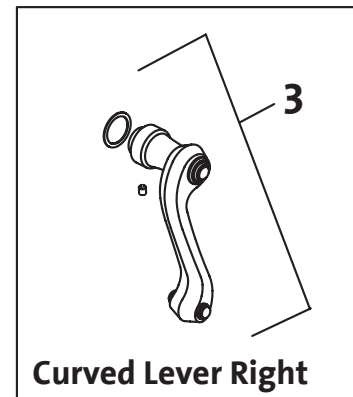

Perland / Swan

1/2" or 3/4" Wall Valve - Lever

865/154/... 865/254/... 865/763/...

865/155/... 865/255/... 865/773/...

894/818/... 894/828/... 894/838/...

JADO

1/2" Wall Valve

865/001/191

3/4" Wall Valve

865/101/191

Replace "XXX" with the appropriate finish code:
Gold = 109, UltraBrass = 113, Brushed Nickel = 144,

Example Repair Part order:
H960761.109 in Gold
H960761.113 in UltraBrass

Pos.	Description	Repair Part Number	Delivery quantity	Pos.	Description	Repair Part Number	Delivery quantity
1	Rhapsody Lever	H960761.XXX	1 Piece	6	1/2" Cartridge	H960520.191	1 Piece
2	Curved Lever Left	H960018.XXX	1 Piece	7	3/4" Cartridge	H960935.191	1 Piece
3	Curved Lever Right	H960017.XXX	1 Piece	8	Barrel Sleeve Extension	H960202.XXX	1 Piece
4	Barrel Sleeve	H960203XXX	1 Piece	9	Stem Extension	H960764.191	1 Piece
5	Rosette	H960535.XXX	1 Piece				