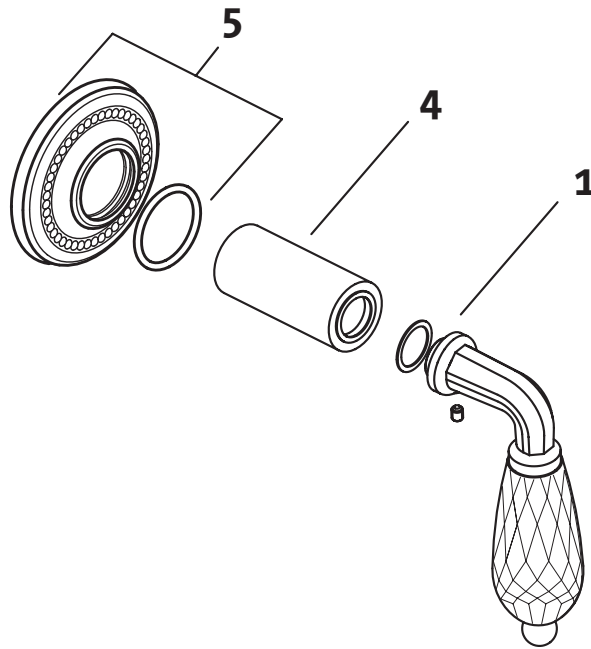

Perland / Swan

1/2" or 3/4" Wall Valve - Lever

865/154/... 865/254/... 865/763/...

865/155/... 865/255/... 865/773/...

894/818/... 894/828/... 894/838/...

JADO

1/2" Wall Valve

865/001/191

3/4" Wall Valve

865/101/191

Replace "XXX" with the appropriate finish code:
Gold = 109, UltraBrass = 113, Brushed Nickel = 144,

Example Repair Part order:
H960761.109 in Gold
H960761.113 in UltraBrass

Pos.	Description	Repair Part Number	Delivery quantity	Pos.	Description	Repair Part Number	Delivery quantity
1	Rhapsody Lever	H960761.XXX	1 Piece	6	1/2" Cartridge	H960520.191	1 Piece
2	Curved Lever Left	H960018.XXX	1 Piece	7	3/4" Cartridge	H960935.191	1 Piece
3	Curved Lever Right	H960017.XXX	1 Piece	8	Barrel Sleeve Extension	H960202.XXX	1 Piece
4	Barrel Sleeve	H960203XXX	1 Piece	9	Stem Extension	H960764.191	1 Piece
5	Rosette	H960535.XXX	1 Piece				