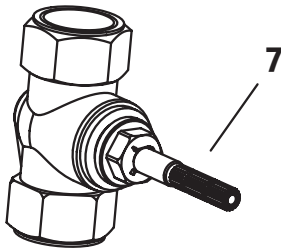

Perland / Swan

1/2" or 3/4" Wall Valve - Lever

865/154/... 865/254/... 865/763/...

865/155/... 865/255/... 865/773/...

894/818/... 894/828/... 894/838/...

JADO

1/2" Wall Valve

865/001/191

3/4" Wall Valve

865/101/191

Replace "XXX" with the appropriate finish code:
Gold = 109, UltraBrass = 113, Brushed Nickel = 144,

Example Repair Part order:
H960761.109 in Gold
H960761.113 in UltraBrass

Pos.	Description	Repair Part Number	Delivery quantity	Pos.	Description	Repair Part Number	Delivery quantity
1	Rhapsody Lever	H960761.XXX	1 Piece	6	1/2" Cartridge	H960520.191	1 Piece
2	Curved Lever Left	H960018.XXX	1 Piece	7	3/4" Cartridge	H960935.191	1 Piece
3	Curved Lever Right	H960017.XXX	1 Piece	8	Barrel Sleeve Extension	H960202.XXX	1 Piece
4	Barrel Sleeve	H960203XXX	1 Piece	9	Stem Extension	H960764.191	1 Piece
5	Rosette	H960535.XXX	1 Piece				