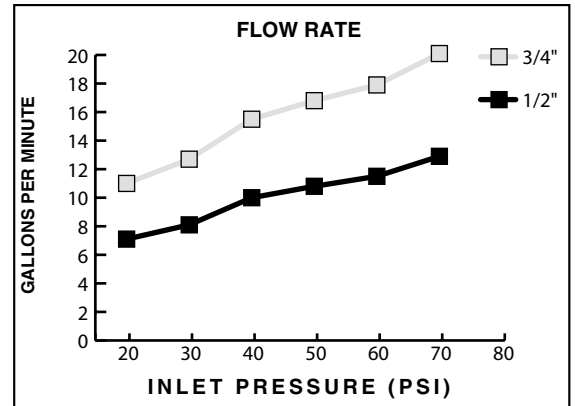

Features:

- Cast brass valve
- Controls On/Off and Volume functions for a single shower component in a shower system
- 1/2" and 3/4" NPT available
- Available in 3 handle options

Pictured: 894/818 Wall Valve with Rhapsody Lever

Handle Options:

ROUGH-IN DIAGRAM SHOWN ON REVERSE SIDE

CODES & STANDARDS

These products meet and exceed the following codes and standards:

ASME A112.18.1

CSA B125

Meets the American Disabilities Act Guidelines and **ANSI A117.1** Requirements for the physically challenged.

IMPORTANT: These measurements are subject to change or cancellation. No responsibility is assumed for use of superseded or voided pages.