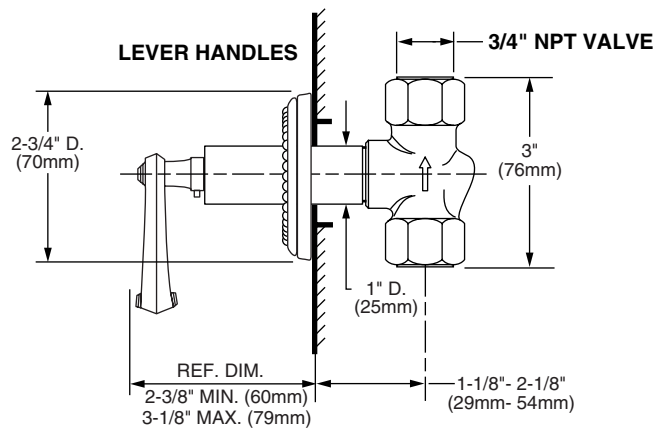

Handle Options:

ROUGH-IN DIAGRAM SHOWN ON REVERSE SIDE

CODES & STANDARDS

These products meet and exceed the following codes and standards:

ASME A112.18.1

CSA B125

Meets the American Disabilities Act Guidelines and **ANSI A117.1** Requirements for the physically challenged.

IMPORTANT: These measurements are subject to change or cancellation. No responsibility is assumed for use of superseded or voided pages.