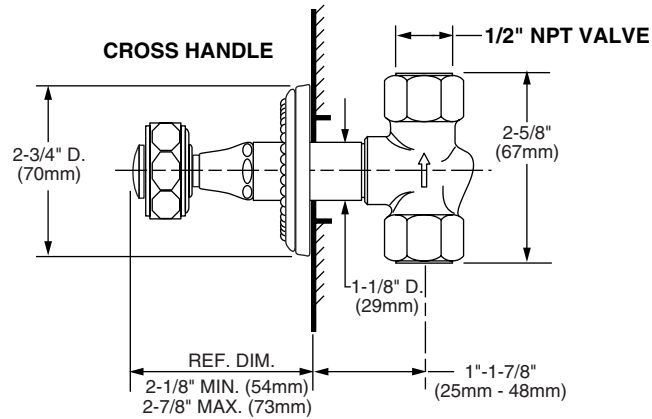

Handle Options:

ROUGH-IN DIAGRAM SHOWN ON REVERSE SIDE

CODES & STANDARDS

These products meet and exceed the following codes and standards:

ASME A112.18.1

CSA B125

Meets the American Disabilities Act Guidelines and **ANSI A117.1** Requirements for the physically challenged.

IMPORTANT: These measurements are subject to change or cancellation. No responsibility is assumed for use of superseded or voided pages.