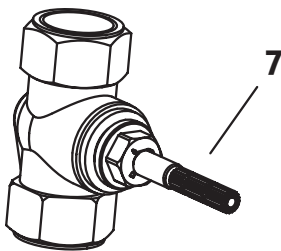

Classic / Victorian / Colonial

1/2" or 3/4" Wall Valve - Cross

865/009/... 865/010/... 865/111/...

865/109/... 865/030/... 865/031/...

865/708/... 865/710/... 865/711/...

JADO

1/2" Wall Valve

865/001/191

3/4" Wall Valve

865/101/191

Replace "XXX" with the appropriate finish code:

Polished Chrome = 100, Old Bronze = 105, UltraBrass = 113, Brushed Nickel = 144,
Platinum Nickel = 150, Diamond = 167, Antique Nickel = 444

Example Repair Part order:

H960071.105 in Old Bronze
H960071.167 in Diamond

| Pos. | Description | Repair Part Number | Delivery quantity | Pos. | Description | Repair Part Number | Delivery quantity |
|------|--------------------------|--------------------|-------------------|------|-------------------------|--------------------|-------------------|
| 1 | Cross Handle Set "Plain" | H961522.XXX | 1 Set | 4 | Barrel Sleeve | H960202.XXX | 1 Piece |
| 1a | Handle Cap "Plain" | H960529.XXX | 1 Set | 5 | Rosette | H960204.XXX | 1 Piece |
| 2 | Cross Handle Set "Hot" | H960758.XXX | 1 Set | 6 | 1/2" Cartridge | H960520.191 | 1 Piece |
| 2a | Handle Cap "Hot" | H960551.XXX | 1 Set | 7 | 3/4" Cartridge | H960935.191 | 1 Piece |
| 3 | Cross Handle Set "Cold" | H960759.XXX | 1 Set | 8 | All Metal Handle Cap | H960986.XXX | 1 Piece |
| 3a | Handle Cap "Cold" | H960526.XXX | 1 Set | 9 | Barrel Sleeve Extension | H960202.XXX | 1 Piece |
| | | | | 10 | Stem Extension | H960764.191 | 1 Piece |
| | | | | 11 | Tapered Sleeve | H960357.XXX | 1 Piece |
| | | | | 12 | Spacer | H961521.191 | 1 Piece |