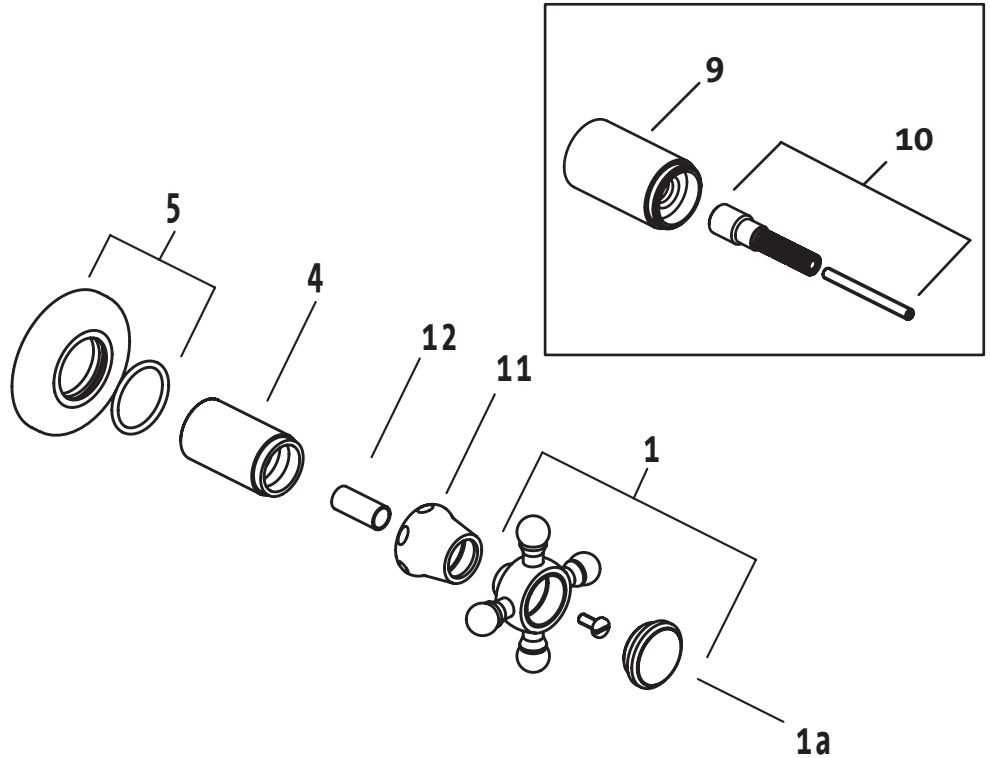

Classic / Victorian / Colonial

1/2" or 3/4" Wall Valve - Cross

865/009/... 865/010/... 865/111/...

865/109/... 865/030/... 865/031/...

865/708/... 865/710/... 865/711/...

JADO

1/2" Wall Valve

865/001/191

3/4" Wall Valve

865/101/191

Replace "XXX" with the appropriate finish code:

Polished Chrome = 100, Old Bronze = 105, UltraBrass = 113, Brushed Nickel = 144,
Platinum Nickel = 150, Diamond = 167, Antique Nickel = 444

Example Repair Part order:

H960071.105 in Old Bronze
H960071.167 in Diamond

| Pos. | Description | Repair Part Number | Delivery quantity | Pos. | Description | Repair Part Number | Delivery quantity |
|------|--------------------------|--------------------|-------------------|------|-------------------------|--------------------|-------------------|
| 1 | Cross Handle Set "Plain" | H961522.XXX | 1 Set | 4 | Barrel Sleeve | H960202.XXX | 1 Piece |
| 1a | Handle Cap "Plain" | H960529.XXX | 1 Set | 5 | Rosette | H960204.XXX | 1 Piece |
| 2 | Cross Handle Set "Hot" | H960758.XXX | 1 Set | 6 | 1/2" Cartridge | H960520.191 | 1 Piece |
| 2a | Handle Cap "Hot" | H960551.XXX | 1 Set | 7 | 3/4" Cartridge | H960935.191 | 1 Piece |
| 3 | Cross Handle Set "Cold" | H960759.XXX | 1 Set | 8 | All Metal Handle Cap | H960986.XXX | 1 Piece |
| 3a | Handle Cap "Cold" | H960526.XXX | 1 Set | 9 | Barrel Sleeve Extension | H960202.XXX | 1 Piece |
| | | | | 10 | Stem Extension | H960764.191 | 1 Piece |
| | | | | 11 | Tapered Sleeve | H960357.XXX | 1 Piece |
| | | | | 12 | Spacer | H961521.191 | 1 Piece |