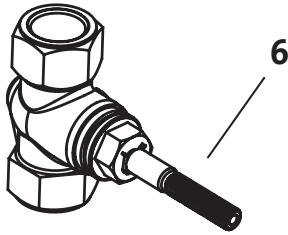

Classic / Victorian / Colonial

1/2" or 3/4" Wall Valve - Cross

865/009/... 865/010/... 865/111/...

865/109/... 865/030/... 865/031/...

865/708/... 865/710/... 865/711/...

JADO

1/2" Wall Valve

865/001/191

3/4" Wall Valve

865/101/191

Replace "XXX" with the appropriate finish code:

Polished Chrome = 100, Old Bronze = 105, UltraBrass = 113, Brushed Nickel = 144,
Platinum Nickel = 150, Diamond = 167, Antique Nickel = 444

Example Repair Part order:

H960071.105 in Old Bronze
H960071.167 in Diamond

| Pos. | Description | Repair Part Number | Delivery quantity | Pos. | Description | Repair Part Number | Delivery quantity |
|------|--------------------------|--------------------|-------------------|------|-------------------------|--------------------|-------------------|
| 1 | Cross Handle Set "Plain" | H961522.XXX | 1 Set | 4 | Barrel Sleeve | H960202.XXX | 1 Piece |
| 1a | Handle Cap "Plain" | H960529.XXX | 1 Set | 5 | Rosette | H960204.XXX | 1 Piece |
| 2 | Cross Handle Set "Hot" | H960758.XXX | 1 Set | 6 | 1/2" Cartridge | H960520.191 | 1 Piece |
| 2a | Handle Cap "Hot" | H960551.XXX | 1 Set | 7 | 3/4" Cartridge | H960935.191 | 1 Piece |
| 3 | Cross Handle Set "Cold" | H960759.XXX | 1 Set | 8 | All Metal Handle Cap | H960986.XXX | 1 Piece |
| 3a | Handle Cap "Cold" | H960526.XXX | 1 Set | 9 | Barrel Sleeve Extension | H960202.XXX | 1 Piece |
| | | | | 10 | Stem Extension | H960764.191 | 1 Piece |
| | | | | 11 | Tapered Sleeve | H960357.XXX | 1 Piece |
| | | | | 12 | Spacer | H961521.191 | 1 Piece |