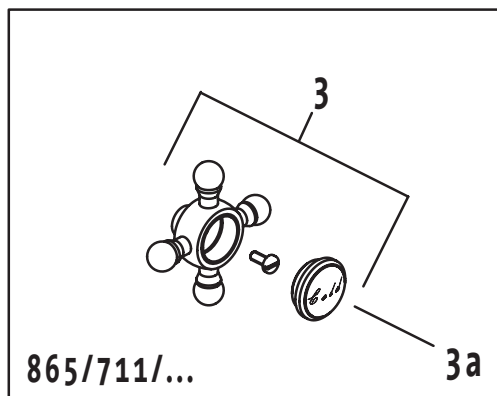

Classic / Victorian / Colonial

1/2" or 3/4" Wall Valve - Cross

865/009/... 865/010/... 865/111/...

865/109/... 865/030/... 865/031/...

865/708/... 865/710/... 865/711/...

JADO

1/2" Wall Valve

865/001/191

3/4" Wall Valve

865/101/191

Replace "XXX" with the appropriate finish code:

Polished Chrome = 100, Old Bronze = 105, UltraBrass = 113, Brushed Nickel = 144,
Platinum Nickel = 150, Diamond = 167, Antique Nickel = 444

Example Repair Part order:

H960071.105 in Old Bronze
H960071.167 in Diamond

| Pos. | Description | Repair Part Number | Delivery quantity | Pos. | Description | Repair Part Number | Delivery quantity |
|------|--------------------------|--------------------|-------------------|------|-------------------------|--------------------|-------------------|
| 1 | Cross Handle Set "Plain" | H961522.XXX | 1 Set | 4 | Barrel Sleeve | H960202.XXX | 1 Piece |
| 1a | Handle Cap "Plain" | H960529.XXX | 1 Set | 5 | Rosette | H960204.XXX | 1 Piece |
| 2 | Cross Handle Set "Hot" | H960758.XXX | 1 Set | 6 | 1/2" Cartridge | H960520.191 | 1 Piece |
| 2a | Handle Cap "Hot" | H960551.XXX | 1 Set | 7 | 3/4" Cartridge | H960935.191 | 1 Piece |
| 3 | Cross Handle Set "Cold" | H960759.XXX | 1 Set | 8 | All Metal Handle Cap | H960986.XXX | 1 Piece |
| 3a | Handle Cap "Cold" | H960526.XXX | 1 Set | 9 | Barrel Sleeve Extension | H960202.XXX | 1 Piece |
| | | | | 10 | Stem Extension | H960764.191 | 1 Piece |
| | | | | 11 | Tapered Sleeve | H960357.XXX | 1 Piece |
| | | | | 12 | Spacer | H961521.191 | 1 Piece |