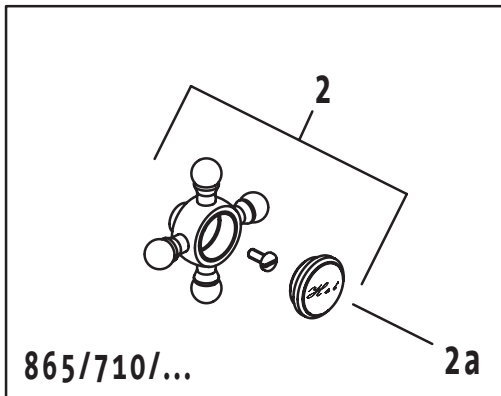

Classic / Victorian / Colonial

1/2" or 3/4" Wall Valve - Cross

865/009/... 865/010/... 865/111/...

865/109/... 865/030/... 865/031/...

865/708/... 865/710/... 865/711/...

JADO

1/2" Wall Valve

865/001/191

3/4" Wall Valve

865/101/191

Replace "XXX" with the appropriate finish code:

Polished Chrome = 100, Old Bronze = 105, UltraBrass = 113, Brushed Nickel = 144,
Platinum Nickel = 150, Diamond = 167, Antique Nickel = 444

Example Repair Part order:

H960071.105 in Old Bronze
H960071.167 in Diamond

| Pos. | Description | Repair Part Number | Delivery quantity | Pos. | Description | Repair Part Number | Delivery quantity |
|------|--------------------------|--------------------|-------------------|------|-------------------------|--------------------|-------------------|
| 1 | Cross Handle Set "Plain" | H961522.XXX | 1 Set | 4 | Barrel Sleeve | H960202.XXX | 1 Piece |
| 1a | Handle Cap "Plain" | H960529.XXX | 1 Set | 5 | Rosette | H960204.XXX | 1 Piece |
| 2 | Cross Handle Set "Hot" | H960758.XXX | 1 Set | 6 | 1/2" Cartridge | H960520.191 | 1 Piece |
| 2a | Handle Cap "Hot" | H960551.XXX | 1 Set | 7 | 3/4" Cartridge | H960935.191 | 1 Piece |
| 3 | Cross Handle Set "Cold" | H960759.XXX | 1 Set | 8 | All Metal Handle Cap | H960986.XXX | 1 Piece |
| 3a | Handle Cap "Cold" | H960526.XXX | 1 Set | 9 | Barrel Sleeve Extension | H960202.XXX | 1 Piece |
| | | | | 10 | Stem Extension | H960764.191 | 1 Piece |
| | | | | 11 | Tapered Sleeve | H960357.XXX | 1 Piece |
| | | | | 12 | Spacer | H961521.191 | 1 Piece |