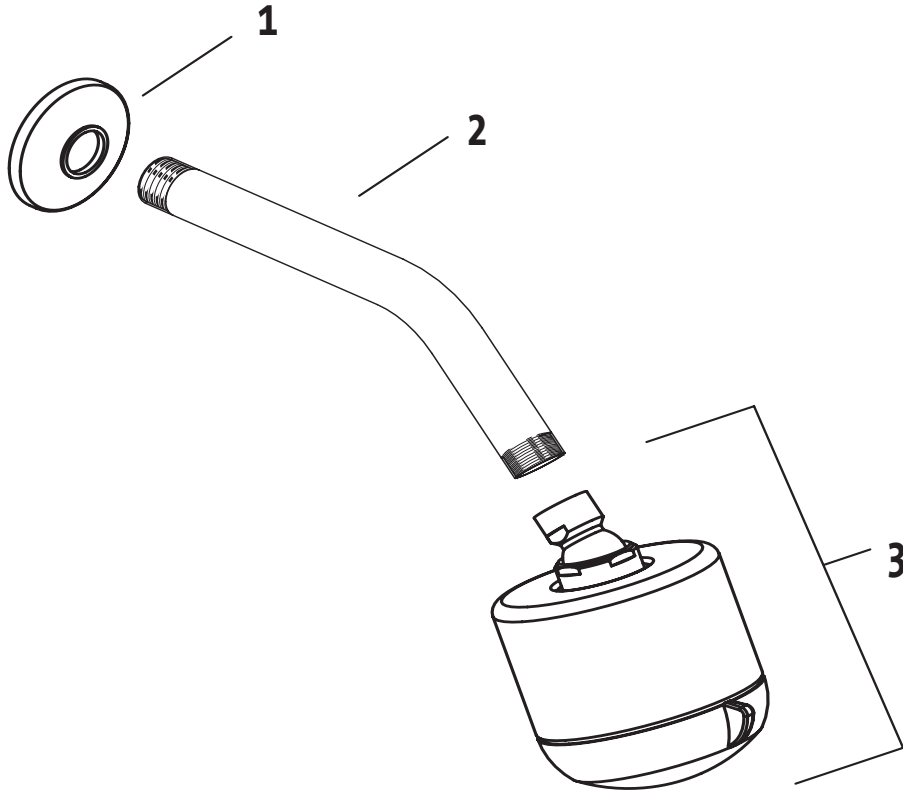

# Showerhead

Showerhead, Arm and Flange  
860/082/...

# JADO

**Replace "XXX" with the appropriate finish code:**

Polished Chrome = 100, Old Bronze = 105, UltraBrass = 113,  
Polished Chrome/UltraBrass = 123, Brushed Nickel = 144, Silver Nickel/Gold = 149,  
Platinum Nickel = 150, Diamond = 167, Brushed Nickel/Gold = 194, UltraSteel = 355,  
Antique Nickel = 444

**Example Repair Part order:**  
H960075.105 in Old Bronze  
H960075.167 in Diamond

Pos.	Description	Repair Part Number	Delivery quantity
1	Shower Arm Rosette	H960075.XXX	1 Piece
2	Shower Arm	H961218.XXX	1 Piece
3	Showerhead	860983.XXX	1 Piece