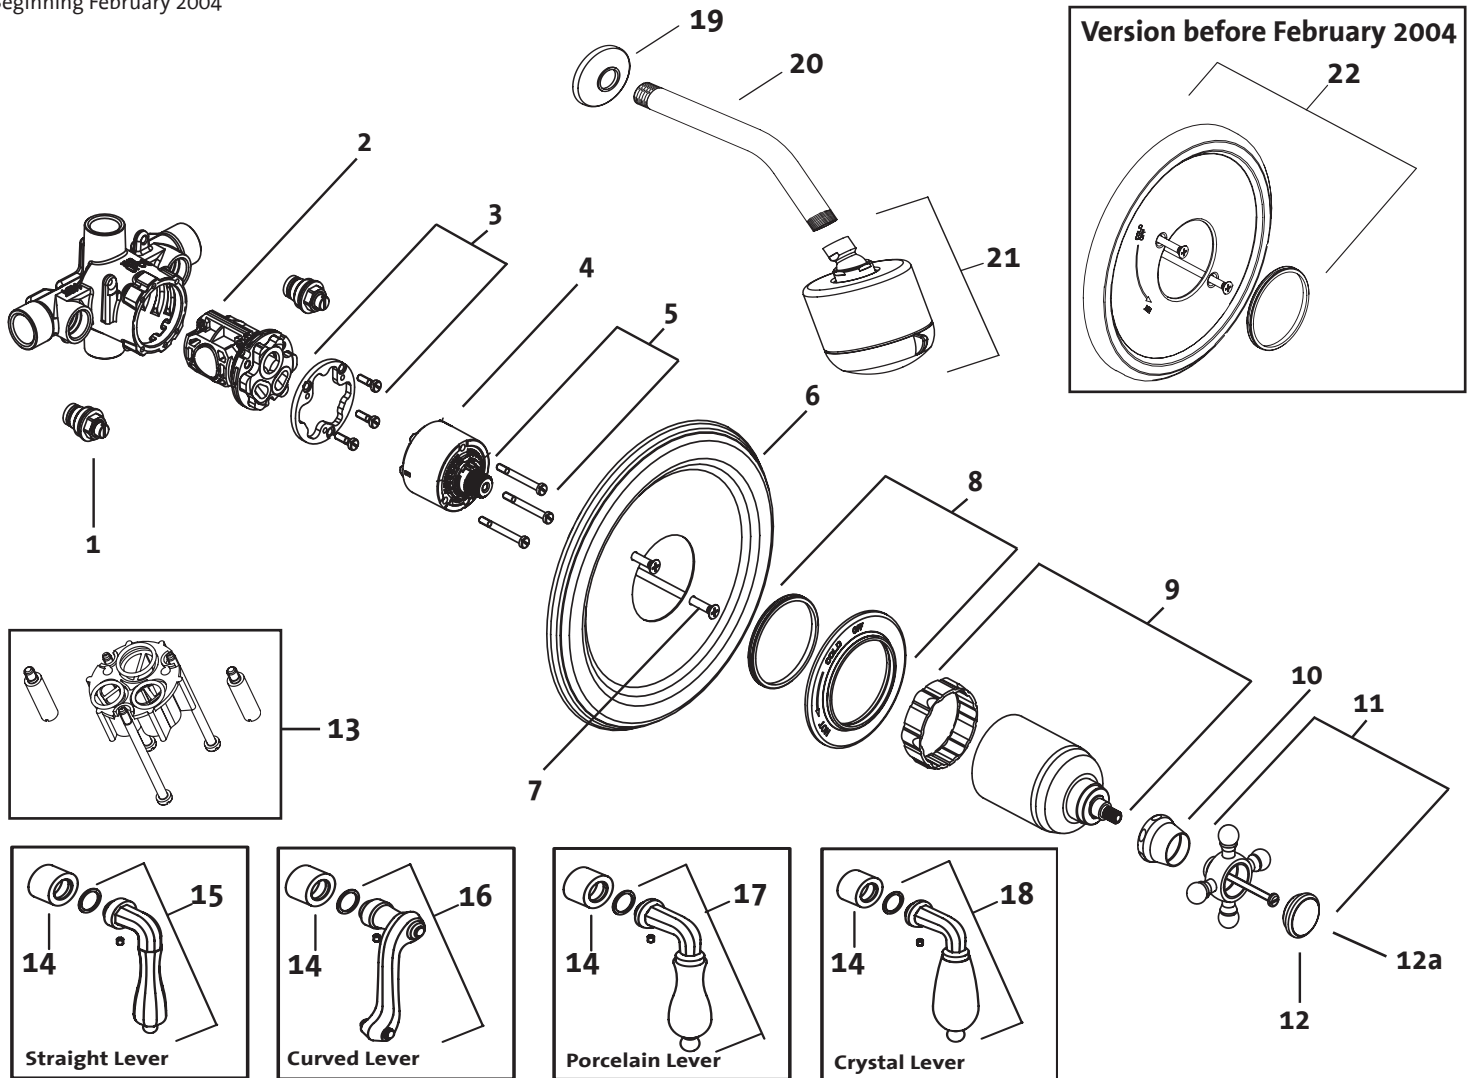

Classic / Victorian / Colonial

Pressure Balance Shower Set

853/450/... 853/451/... 853/452/... 853/453/... 853/454/...
 853/485/... 853/486/... 853/487/... 853/488/... 853/489/...
 853/130/... 853/131/... 853/132/... 853/133/... 853/134/...
 853/535/... 853/536/... 853/537/... 853/538/... 853/539/...

JADO

Beginning February 2004

Replace "XXX" with the appropriate finish code:

Polished Chrome = 100, Old Bronze = 105, UltraBrass = 113, Brushed Nickel = 144
 Platinum Nickel = 150, Diamond = 167, Antique Nickel = 444

The following finishes apply only to Porcelain Lever :

UltraBrass/White Porcelain = 122, Brushed Nickel/White Porcelain = 124, Old Bronze/White Porcelain = 125,
 Polished Chrome/White Porcelain = 128, Platinum Nickel/White Porcelain = 152, Diamond/White Porcelain = 153

Example Repair Part order:

H960529.105 in Old Bronze
 H960529.167 in Diamond

Pos.	Description	Repair Part Number	Delivery quantity	Pos.	Description	Repair Part Number	Delivery quantity
1	Screwdriver Stop	A962433.191	1 Piece	13	Extension Kit (Cartridge)	A3195.191	1 Set
2	Pressure Balancing Unit	A962434.191	1 Piece	14	Handle Sleeve	H961231.XXX	1 Piece
3	Fixation Ring with Screw	A962435.191	1 Piece	15	Straight Lever	H960019.XXX	1 Piece
4	Cartridge	A962436.191	1 Piece	16	Curved Lever Right	H960017.XXX	1 Piece
5	Cartridge Screw	A962440.191	3 Pcs.	17	Porcelain Lever	H960028.XXX	1 Piece
6	Trim Plate	H961228.XXX	1 Set	18	Crystal Lever	H960308.XXX	1 Piece
7	Trim Plate Screw	H960685.XXX	2 Pcs.	19	Shower Rosette	H960075.XXX	1 Piece
8	Trim Ring	H961229.XXX	1 Piece	20	Shower Arm	H961218.XXX	1 Piece
9	Cartridge Cover	H960687.XXX	1 Set	21	Showerhead	860983.XXX	1 Piece
10	Tapered Extension only	H960126.XXX	1 Piece	Version before February 2004			
11	Cross Handle	H961230.XXX	1 Set	22	Trim Plate	H960681.XXX	1 Set
12	Porcelain Handle Cap	H960529.XXX	1 Piece				
12a	All Metal Handle Cap	H960986.XXX	1 Piece				