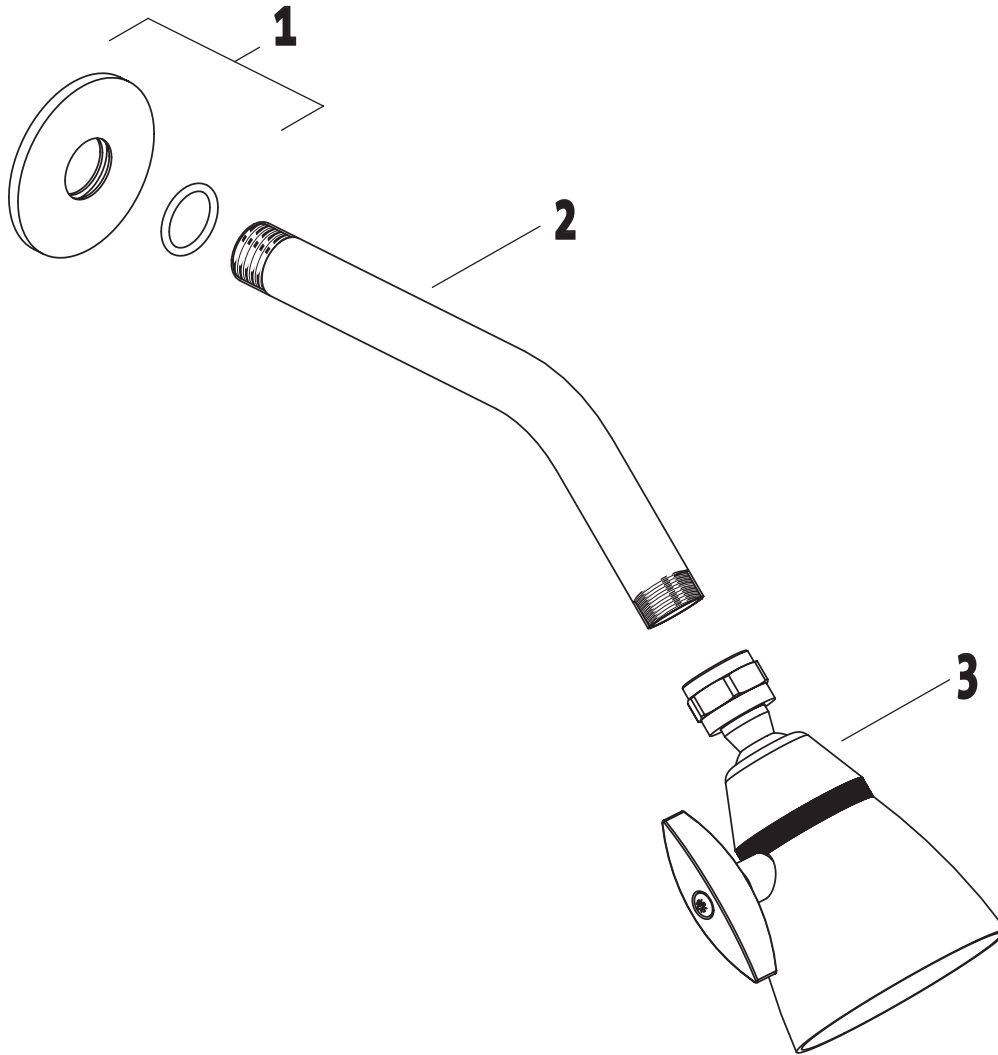

Showerhead

Showerhead, Arm and Flange
837/147/...

JADO

Replace "XXX" with the appropriate finish code:

Polished Chrome = 100, Old Bronze = 105, UltraBrass = 113,
Brushed Nickel = 144, Platinum Nickel = 150, Diamond = 167,

Example Repair Part order:

H961553.105 in Old Bronze
H961553.167 in Diamond

Pos.	Description	Repair Part Number	Delivery quantity
1	Shower Arm Rosette	H961553.XXX	1 Piece
2	Shower Arm	H961218.XXX	1 Piece
3	Showerhead	H961554.XXX	1 Piece