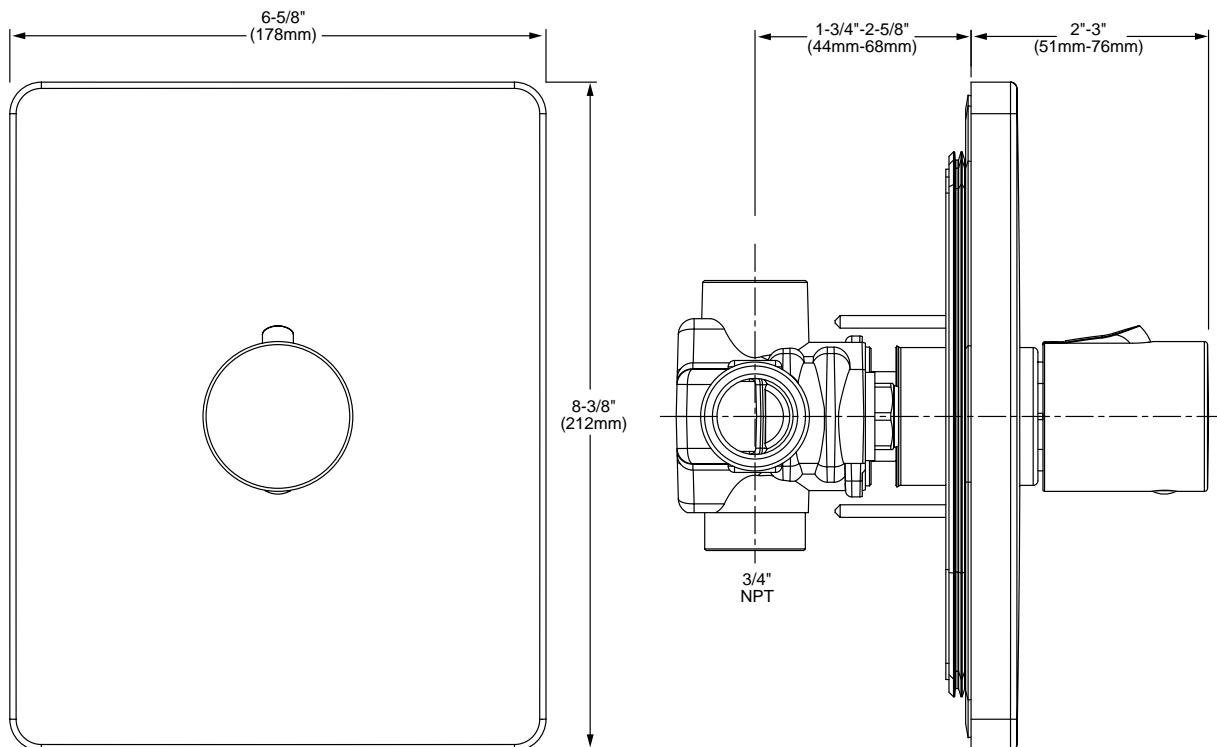

Features:

- European Minimalist Design
- Ceramic disc valve cartridge
- Cast brass valve body with built-in check stops
- Adjustable hot limit safety stop
- Wax Thermostatic Unit permits shuttle valve to move between the hot and cold seats to maintain the pre-selected constant water temperature

Kit Options	Product Number
Glance 3/4" Thermostatic Mixing Valve	831/780

Available Finishes:	
Polished Chrome	100
Platinum Nickel	150

Rough & Trim Options	Product Number
Trim Only	831/707
Rough Only	875/614/191