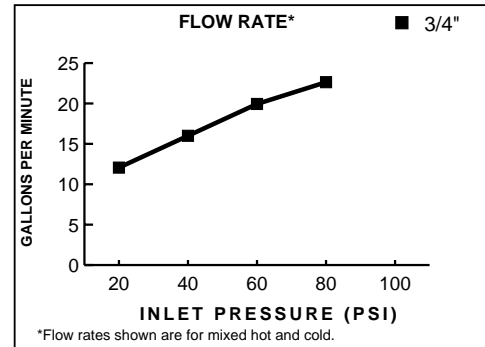

CODES & STANDARDS

These products meet and exceed the following codes and standards:

ASME A112.18.1

CSA B125

ASSE 1016

IMPORTANT: These Measurements are subject to change or cancellation. No responsibility is assumed for use of superseded or voided pages.