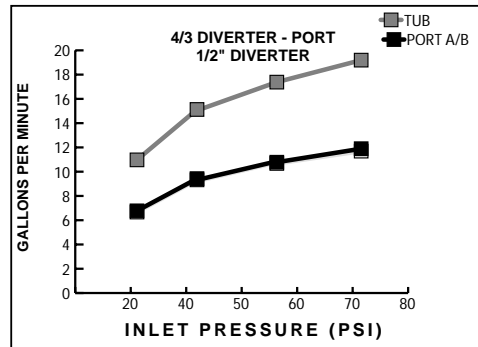

CODES & STANDARDS

These products meet and exceed the following codes and standards:

ASME A112.18.1

CSA B125

Meets the American Disabilities Act Guidelines and **ANSI A117.1** Requirements for the physically challenged.

IMPORTANT: These Measurements are subject to change or cancellation. No responsibility is assumed for use of superseded or voided pages.