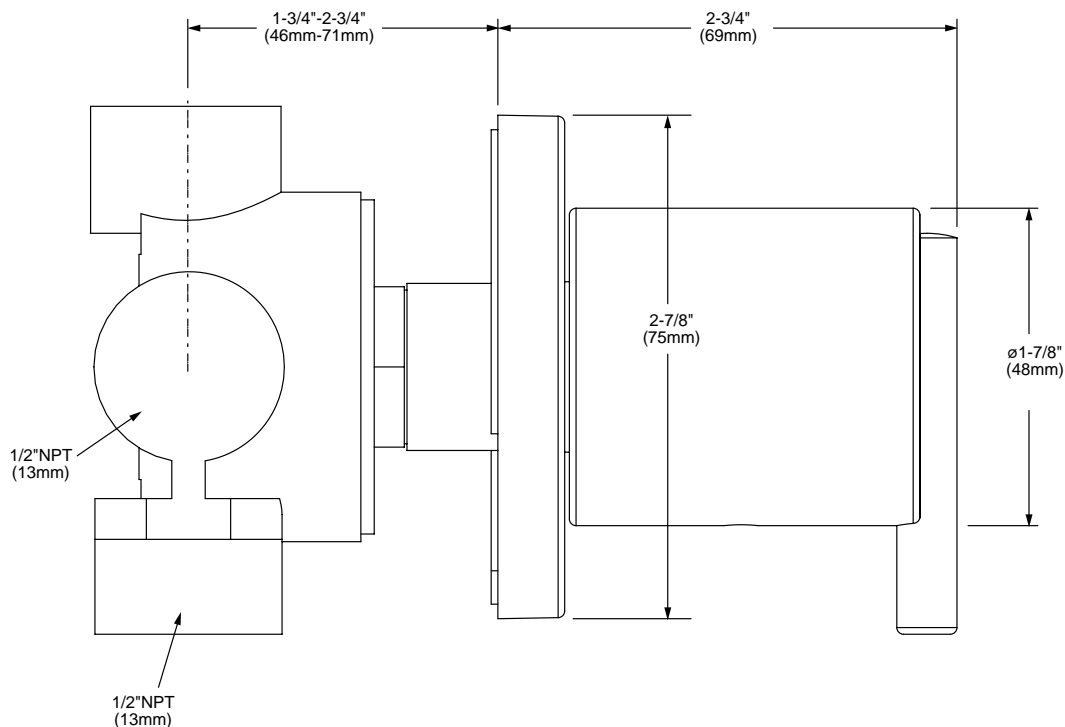

Features:

- European Minimalist Design
- Alternates water flow between 2 or 3 discrete shower outlets
- 4/3 Port Diverter allows for 1 inlet and 3 outlets
- 3/2 Port Diverter allows for 1 inlet and 2 outlets
- 1/2" NPT inlets and outlets

Kit Options	Product Number	
Glance 3/2 Port Diverter Valve	831/177	
Glance 4/3 Port Diverter Valve	831/178	

Available Finishes:	
Polished Chrome	100
Platinum Nickel	150

Rough & Trim Options	Product Number	
Trim Only	831/077	
Rough Only - 3/2 Port Diverter	865/003/191	
Rough Only - 4/3 Port Diverter	865/004/191	