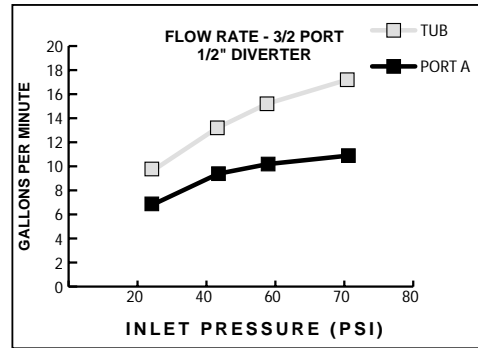

CODES & STANDARDS

These products meet and exceed the following codes and standards:

ASME A112.18.1

CSA B125

Meets the American Disabilities Act Guidelines and **ANSI A117.1** Requirements for the physically challenged.

IMPORTANT: These Measurements are subject to change or cancellation. No responsibility is assumed for use of superseded or voided pages.