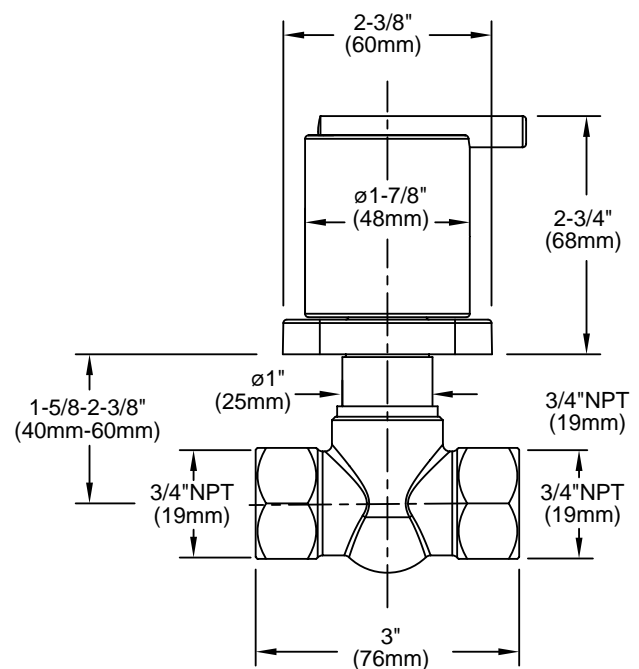

Features:

- European Minimalist Design
- Cast brass valve
- Controls On/Off and Volume functions for a single shower component in a shower system
- 1/2" and 3/4" NPT available

Kit Options	Product Number	
Glance 1/2" Wall Valve	831/122	
Glance 3/4" Wall Valve	831/123	

Rough & Trim Options	Product Number	
Trim Only	831/172	
Rough Only - 1/2" Wall Valve	865/001/191	
Rough Only - 3/4" Wall Valve	865/101/191	

Available Finishes:	
Polished Chrome	100
Platinum Nickel	150

1/2" WALL VALVE

3/4" WALL VALVE

IMPORTANT: These Measurements are subject to change or cancellation. No responsibility is assumed for use of superseded or voided pages.

CODES & STANDARDS

These products meet and exceed the following codes and standards: