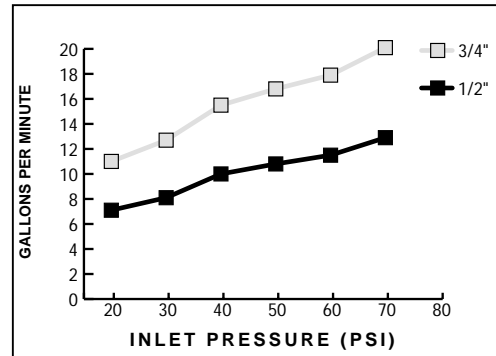

CODES & STANDARDS

These products meet and exceed the following codes and standards:

ASME A112.18.1

CSA B125

Meets the American Disabilities Act Guidelines and **ANSI A117.1** Requirements for the physically challenged.

IMPORTANT: These Measurements are subject to change or cancellation. No responsibility is assumed for use of superseded or voided pages.