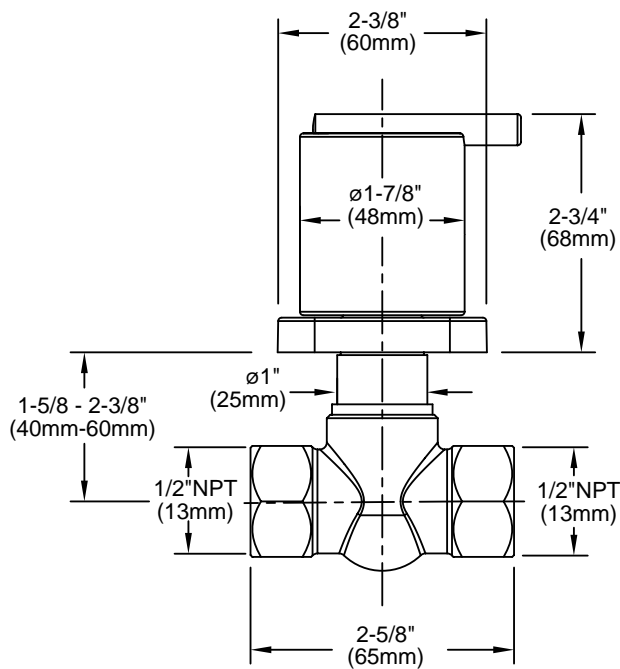

Features:

- European Minimalist Design
- Cast brass valve
- Controls On/Off and Volume functions for a single shower component in a shower system
- 1/2" and 3/4" NPT available

Kit Options	Product Number	
Glance 1/2" Wall Valve	831/122	
Glance 3/4" Wall Valve	831/123	

Rough & Trim Options	Product Number	
Trim Only	831/172	
Rough Only - 1/2" Wall Valve	865/001/191	
Rough Only - 3/4" Wall Valve	865/101/191	

Available Finishes:	
Polished Chrome	100
Platinum Nickel	150

1/2" WALL VALVE

3/4" WALL VALVE

IMPORTANT: These Measurements are subject to change or cancellation. No responsibility is assumed for use of superseded or voided pages.

CODES & STANDARDS

These products meet and exceed the following codes and standards: