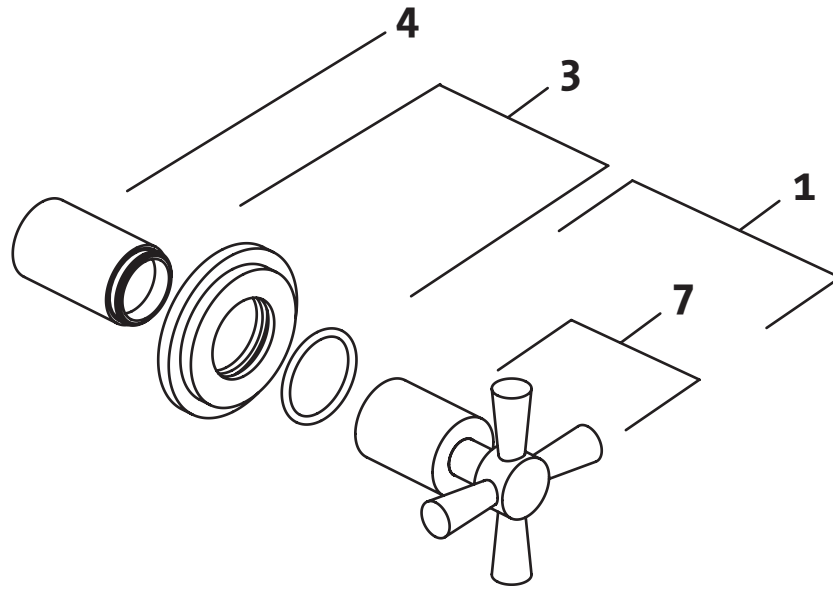

New Haven

1/2" or 3/4" Wall Valve
 826/022/... 826/023/... 826/072/...
 826/122/... 826/123/...

JADO

1/2" Wall Valve

865/001/191

3/4" Wall Valve

865/101/191

Replace "XXX" with the appropriate finish code:

Polished Chrome = 100, Brushed Nickel = 144, Platinum Nickel = 150,
 Ultra Steel = 355

Example Repair Part order:

H961594.100 in Polished Chrome
 H961594.355 in Ultra Steel

| Pos. | Description | Repair Part Number | Delivery quantity | Pos. | Description | Repair Part Number | Delivery quantity |
|------|------------------|--------------------|-------------------|------|-------------------------|--------------------|-------------------|
| 1 | Cross Handle Set | H960087.XXX | 1 Piece | 6 | 3/4" Cartridge | H960935.191 | 1 Piece |
| 2 | Lever Handle Set | H960840.XXX | 1 Piece | 7 | Cross Handle Only | H961595.XXX | 1 Piece |
| 3 | Rosette | H960515.XXX | 1 Piece | 8 | Lever Handle Only | H961596.XXX | 1 Piece |
| 4 | Barrel Sleeve | H960202.XXX | 1 Piece | 9 | Barrel Sleeve Extension | H960202.XXX | 1 Piece |
| 5 | 1/2" Cartridge | H960520.191 | 1 Piece | 10 | Stem Extension | H960764.191 | 1 Piece |