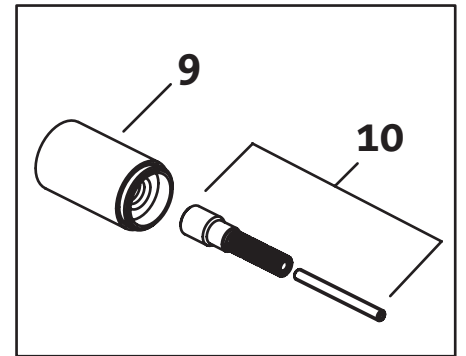

New Haven

1/2" or 3/4" Wall Valve
 826/022/... 826/023/... 826/072/...
 826/122/... 826/123/...

JADO

1/2" Wall Valve

865/001/191

3/4" Wall Valve

865/101/191

Replace "XXX" with the appropriate finish code:

Polished Chrome = 100, Brushed Nickel = 144, Platinum Nickel = 150,
 Ultra Steel = 355

Example Repair Part order:

H961594.100 in Polished Chrome
 H961594.355 in Ultra Steel

| Pos. | Description | Repair Part Number | Delivery quantity | Pos. | Description | Repair Part Number | Delivery quantity |
|------|------------------|--------------------|-------------------|------|-------------------------|--------------------|-------------------|
| 1 | Cross Handle Set | H960087.XXX | 1 Piece | 6 | 3/4" Cartridge | H960935.191 | 1 Piece |
| 2 | Lever Handle Set | H960840.XXX | 1 Piece | 7 | Cross Handle Only | H961595.XXX | 1 Piece |
| 3 | Rosette | H960515.XXX | 1 Piece | 8 | Lever Handle Only | H961596.XXX | 1 Piece |
| 4 | Barrel Sleeve | H960202.XXX | 1 Piece | 9 | Barrel Sleeve Extension | H960202.XXX | 1 Piece |
| 5 | 1/2" Cartridge | H960520.191 | 1 Piece | 10 | Stem Extension | H960764.191 | 1 Piece |