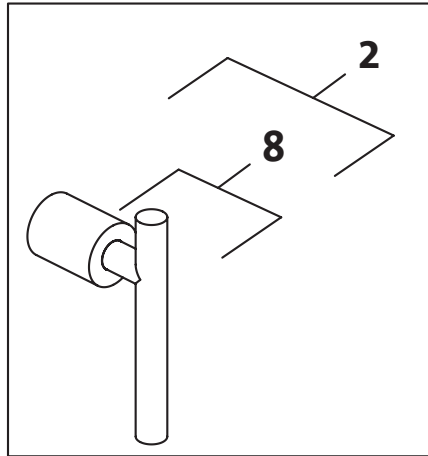

New Haven

1/2" or 3/4" Wall Valve
 826/022/... 826/023/... 826/072/...
 826/122/... 826/123/...

JADO

1/2" Wall Valve

865/001/191

3/4" Wall Valve

865/101/191

Replace "XXX" with the appropriate finish code:

Polished Chrome = 100, Brushed Nickel = 144, Platinum Nickel = 150,
 Ultra Steel = 355

Example Repair Part order:

H961594.100 in Polished Chrome
 H961594.355 in Ultra Steel

| Pos. | Description | Repair Part Number | Delivery quantity | Pos. | Description | Repair Part Number | Delivery quantity |
|------|------------------|--------------------|-------------------|------|-------------------------|--------------------|-------------------|
| 1 | Cross Handle Set | H960087.XXX | 1 Piece | 6 | 3/4" Cartridge | H960935.191 | 1 Piece |
| 2 | Lever Handle Set | H960840.XXX | 1 Piece | 7 | Cross Handle Only | H961595.XXX | 1 Piece |
| 3 | Rosette | H960515.XXX | 1 Piece | 8 | Lever Handle Only | H961596.XXX | 1 Piece |
| 4 | Barrel Sleeve | H960202.XXX | 1 Piece | 9 | Barrel Sleeve Extension | H960202.XXX | 1 Piece |
| 5 | 1/2" Cartridge | H960520.191 | 1 Piece | 10 | Stem Extension | H960764.191 | 1 Piece |