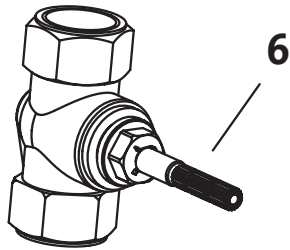

New Haven

1/2" or 3/4" Wall Valve
 826/022/... 826/023/... 826/072/...
 826/122/... 826/123/...

JADO

1/2" Wall Valve

865/001/191

3/4" Wall Valve

865/101/191

Replace "XXX" with the appropriate finish code:

Polished Chrome = 100, Brushed Nickel = 144, Platinum Nickel = 150,
 Ultra Steel = 355

Example Repair Part order:

H961594.100 in Polished Chrome
 H961594.355 in Ultra Steel

| Pos. | Description | Repair Part Number | Delivery quantity | Pos. | Description | Repair Part Number | Delivery quantity |
|------|------------------|--------------------|-------------------|------|-------------------------|--------------------|-------------------|
| 1 | Cross Handle Set | H960087.XXX | 1 Piece | 6 | 3/4" Cartridge | H960935.191 | 1 Piece |
| 2 | Lever Handle Set | H960840.XXX | 1 Piece | 7 | Cross Handle Only | H961595.XXX | 1 Piece |
| 3 | Rosette | H960515.XXX | 1 Piece | 8 | Lever Handle Only | H961596.XXX | 1 Piece |
| 4 | Barrel Sleeve | H960202.XXX | 1 Piece | 9 | Barrel Sleeve Extension | H960202.XXX | 1 Piece |
| 5 | 1/2" Cartridge | H960520.191 | 1 Piece | 10 | Stem Extension | H960764.191 | 1 Piece |