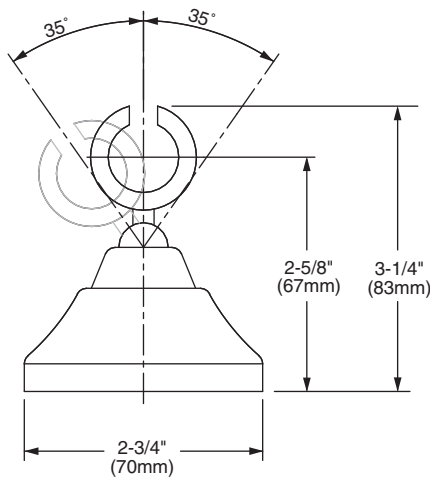

Features:

- 5 ft. (1.5m) metal hose
- Multi-function hand shower includes flow restrictor
- Maximum hand shower flow rate 2.5 gpm (9.5L/min)

Pictured: 820/027 Hand Shower Set on Adjustable Bar

Maximum Hand Shower Flow Rate: 2.5 gpm (9.5L/min)

Rough & Trim Options	Product Number
Hand Shower	820/008
Complete Personal Hand Shower Set - - Includes Hand Shower, Wall Elbow, Hose & Wall Bracket	820/127
Complete Personal Hand Shower Set on Adjustable Bar - -Includes Hand Shower, Wall Elbow, Hose & Adjustable Bar	820/027
Adjustable Hand Shower Bar Only	820/034

Available Finishes:	Finish Code
Polished Chrome	100
Old Bronze	105
Brushed Nickel	144
Platinum Nickel	150

HAND SHOWER

ADJUSTABLE BAR

ROUGH-IN DIAGRAM FOR **WALL BRACKET AND WALL ELBOW** SHOWN ON REVERSE SIDE

CODES & STANDARDS

These products meet and exceed the following codes and standards:

ASME A112.18.1

CSA B125

WALL BRACKET

WALL ELBOW

IMPORTANT: These measurements are subject to change or cancellation. No responsibility is assumed for use of superseded or voided pages.