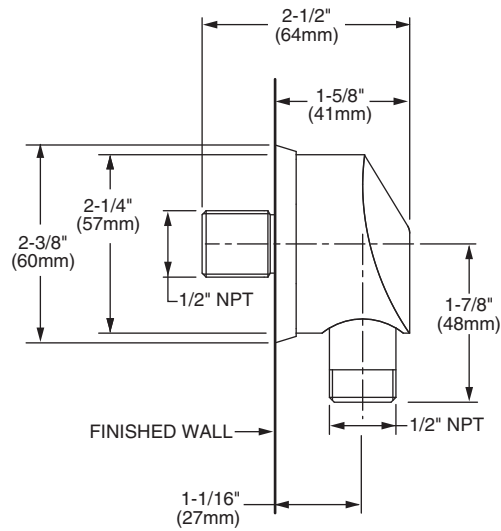

Features:

- 5 ft. (1.5m) metal hose
- Multi-function hand shower includes flow restrictor
- Maximum hand shower flow rate 2.5 gpm (9.5L/min)

Pictured: 820/027 Hand Shower Set on Adjustable Bar

Maximum Hand Shower Flow Rate: 2.5 gpm (9.5L/min)

Rough & Trim Options	Product Number
Hand Shower	820/008
Complete Personal Hand Shower Set - - Includes Hand Shower, Wall Elbow, Hose & Wall Bracket	820/127
Complete Personal Hand Shower Set on Adjustable Bar - -Includes Hand Shower, Wall Elbow, Hose & Adjustable Bar	820/027
Adjustable Hand Shower Bar Only	820/034

Available Finishes:	Finish Code
Polished Chrome	100
Old Bronze	105
Brushed Nickel	144
Platinum Nickel	150

HAND SHOWER

ADJUSTABLE BAR

ROUGH-IN DIAGRAM FOR **WALL BRACKET AND WALL ELBOW** SHOWN ON REVERSE SIDE

CODES & STANDARDS

These products meet and exceed the following codes and standards:

ASME A112.18.1

CSA B125

WALL BRACKET

WALL ELBOW

IMPORTANT: These measurements are subject to change or cancellation. No responsibility is assumed for use of superseded or voided pages.