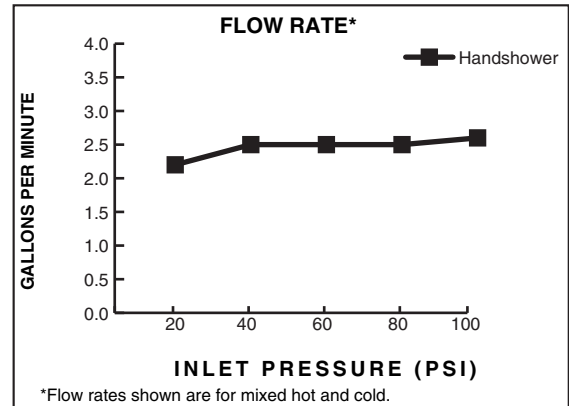

CODES & STANDARDS

These products meet and exceed the following codes and standards:

ASME A112.18.1

CSA B125

WALL BRACKET