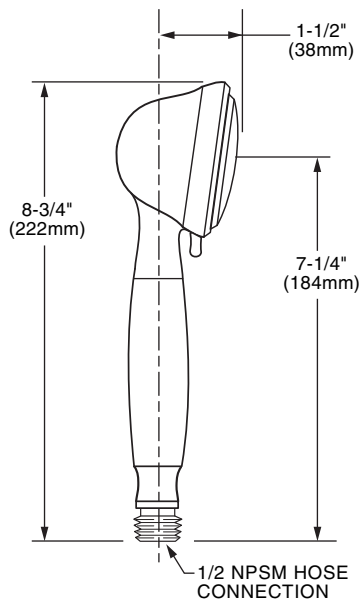

Features:

- 5 ft. (1.5m) metal hose
- Multi-function hand shower includes flow restrictor
- Maximum hand shower flow rate 2.5 gpm (9.5L/min)

Pictured: 820/027 Hand Shower Set on Adjustable Bar

Maximum Hand Shower Flow Rate: 2.5 gpm (9.5L/min)

Rough & Trim Options	Product Number
Hand Shower	820/008
Complete Personal Hand Shower Set - - Includes Hand Shower, Wall Elbow, Hose & Wall Bracket	820/127
Complete Personal Hand Shower Set on Adjustable Bar - -Includes Hand Shower, Wall Elbow, Hose & Adjustable Bar	820/027
Adjustable Hand Shower Bar Only	820/034

Available Finishes:	Finish Code
Polished Chrome	100
Old Bronze	105
Brushed Nickel	144
Platinum Nickel	150

HAND SHOWER

ADJUSTABLE BAR

ROUGH-IN DIAGRAM FOR **WALL BRACKET AND WALL ELBOW** SHOWN ON REVERSE SIDE