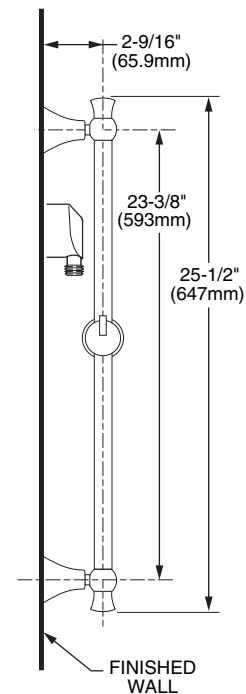

Features:

- 5 ft. (1.5m) metal hose
- Multi-function hand shower includes flow restrictor
- Maximum hand shower flow rate 2.5 gpm (9.5L/min)

Pictured: 820/027 Hand Shower Set on Adjustable Bar

Maximum Hand Shower Flow Rate: 2.5 gpm (9.5L/min)

Rough & Trim Options	Product Number
Hand Shower	820/008
Complete Personal Hand Shower Set - - Includes Hand Shower, Wall Elbow, Hose & Wall Bracket	820/127
Complete Personal Hand Shower Set on Adjustable Bar - -Includes Hand Shower, Wall Elbow, Hose & Adjustable Bar	820/027
Adjustable Hand Shower Bar Only	820/034

Available Finishes:	Finish Code
Polished Chrome	100
Old Bronze	105
Brushed Nickel	144
Platinum Nickel	150

HAND SHOWER

ADJUSTABLE BAR

ROUGH-IN DIAGRAM FOR **WALL BRACKET AND WALL ELBOW** SHOWN ON REVERSE SIDE

CODES & STANDARDS

These products meet and exceed the following codes and standards:

ASME A112.18.1

CSA B125

WALL BRACKET

WALL ELBOW

IMPORTANT: These measurements are subject to change or cancellation. No responsibility is assumed for use of superseded or voided pages.