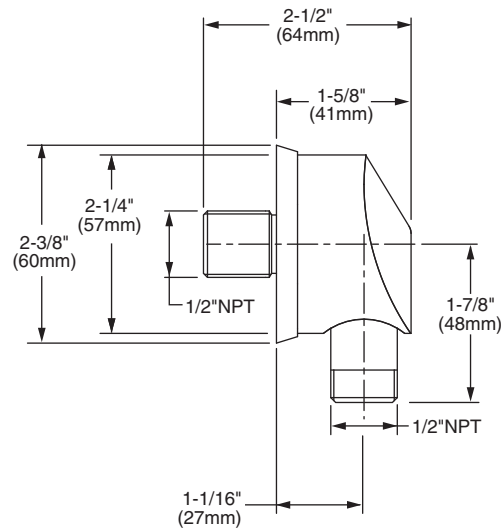

Features:

- European Minimalist Design
- 5 ft. (1.5m) Metal Hose
- Hand Shower includes flow restrictor

Pictured: 814/098 Hand Shower Set on Adjustable Bar

Maximum Hand Shower Flow Rate: 2.5 GPM (9.5L/min)

Rough & Trim Options	Product Number
Hand Shower	819/008
Complete Personal Hand Shower Set - - Includes Hand Shower, Wall Elbow, Hose & Wall Bracket	814/999
Complete Personal Hand Shower Set on Adjustable Bar - -Includes Hand Shower, Wall Elbow, Hose & Adjustable Bar	814/098
Adjustable Hand Shower Bar Only	814/034

Available Finishes:	Finish Code
Polished Chrome	100

HAND SHOWER

ADJUSTABLE BAR

ROUGH-IN DIAGRAM FOR **WALL BRACKET AND WALL ELBOW** SHOWN ON REVERSE SIDE

CODES & STANDARDS

These products meet and exceed the following codes and standards:

ASME A112.18.1

CSA B125

WALL BRACKET

WALL ELBOW

IMPORTANT: These measurements are subject to change or cancellation. No responsibility is assumed for use of superseded or voided pages.