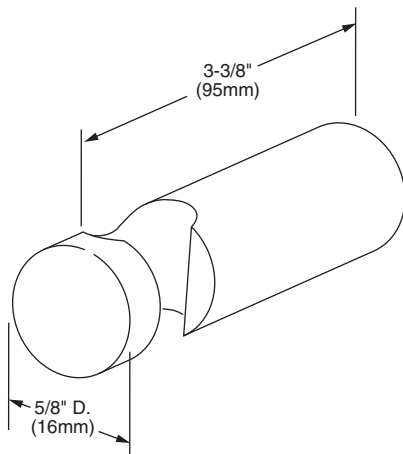

Features:

- European Minimalist Design
- 5 ft. (1.5m) Metal Hose
- Hand Shower includes flow restrictor

Pictured: 814/098 Hand Shower Set on Adjustable Bar

Maximum Hand Shower Flow Rate: 2.5 GPM (9.5L/min)

Rough & Trim Options	Product Number
Hand Shower	819/008
Complete Personal Hand Shower Set - - Includes Hand Shower, Wall Elbow, Hose & Wall Bracket	814/999
Complete Personal Hand Shower Set on Adjustable Bar - -Includes Hand Shower, Wall Elbow, Hose & Adjustable Bar	814/098
Adjustable Hand Shower Bar Only	814/034

Available Finishes:	Finish Code
Polished Chrome	100

HAND SHOWER

ADJUSTABLE BAR

ROUGH-IN DIAGRAM FOR **WALL BRACKET AND WALL ELBOW** SHOWN ON REVERSE SIDE

CODES & STANDARDS

These products meet and exceed the following codes and standards:

ASME A112.18.1

CSA B125

WALL BRACKET

WALL ELBOW

IMPORTANT: These measurements are subject to change or cancellation. No responsibility is assumed for use of superseded or voided pages.