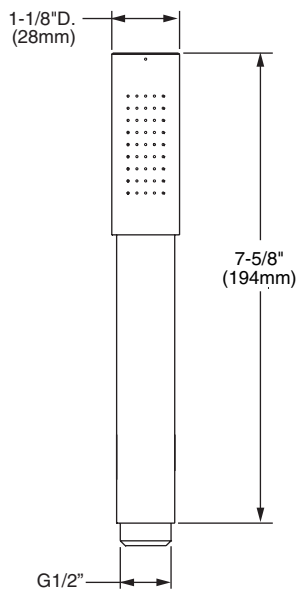

Features:

- European Minimalist Design
- 5 ft. (1.5m) Metal Hose
- Hand Shower includes flow restrictor

Pictured: 814/098 Hand Shower Set on Adjustable Bar

Maximum Hand Shower Flow Rate: 2.5 GPM (9.5L/min)

Rough & Trim Options	Product Number
Hand Shower	819/008
Complete Personal Hand Shower Set - - Includes Hand Shower, Wall Elbow, Hose & Wall Bracket	814/999
Complete Personal Hand Shower Set on Adjustable Bar - -Includes Hand Shower, Wall Elbow, Hose & Adjustable Bar	814/098
Adjustable Hand Shower Bar Only	814/034

Available Finishes:	Finish Code
Polished Chrome	100

HAND SHOWER

ADJUSTABLE BAR

ROUGH-IN DIAGRAM FOR **WALL BRACKET AND WALL ELBOW** SHOWN ON REVERSE SIDE

CODES & STANDARDS

These products meet and exceed the following codes and standards:

ASME A112.18.1

CSA B125

WALL BRACKET

WALL ELBOW

IMPORTANT: These measurements are subject to change or cancellation. No responsibility is assumed for use of superseded or voided pages.