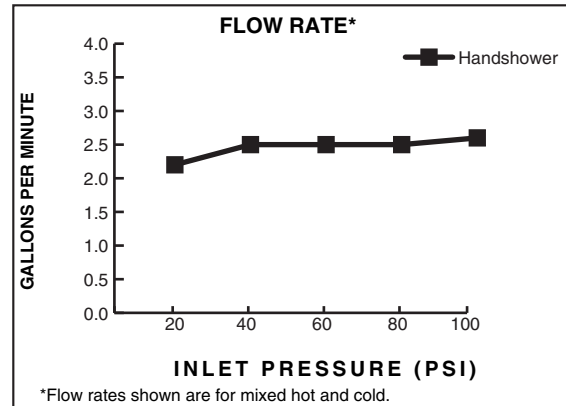

CODES & STANDARDS

These products meet and exceed the following codes and standards:

ASME A112.18.1

CSA B125

WALL BRACKET