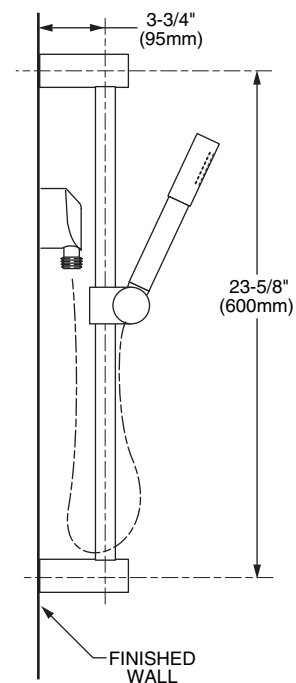

Features:

- European Minimalist Design
- 5 ft. (1.5m) Metal Hose
- Hand Shower includes flow restrictor

Pictured: 814/098 Hand Shower Set on Adjustable Bar

Maximum Hand Shower Flow Rate: 2.5 GPM (9.5L/min)

Rough & Trim Options	Product Number
Hand Shower	819/008
Complete Personal Hand Shower Set - - Includes Hand Shower, Wall Elbow, Hose & Wall Bracket	814/999
Complete Personal Hand Shower Set on Adjustable Bar - -Includes Hand Shower, Wall Elbow, Hose & Adjustable Bar	814/098
Adjustable Hand Shower Bar Only	814/034

Available Finishes:	Finish Code
Polished Chrome	100

HAND SHOWER

ADJUSTABLE BAR

ROUGH-IN DIAGRAM FOR **WALL BRACKET AND WALL ELBOW** SHOWN ON REVERSE SIDE

CODES & STANDARDS

These products meet and exceed the following codes and standards:

ASME A112.18.1

CSA B125

WALL BRACKET

WALL ELBOW

IMPORTANT: These measurements are subject to change or cancellation. No responsibility is assumed for use of superseded or voided pages.