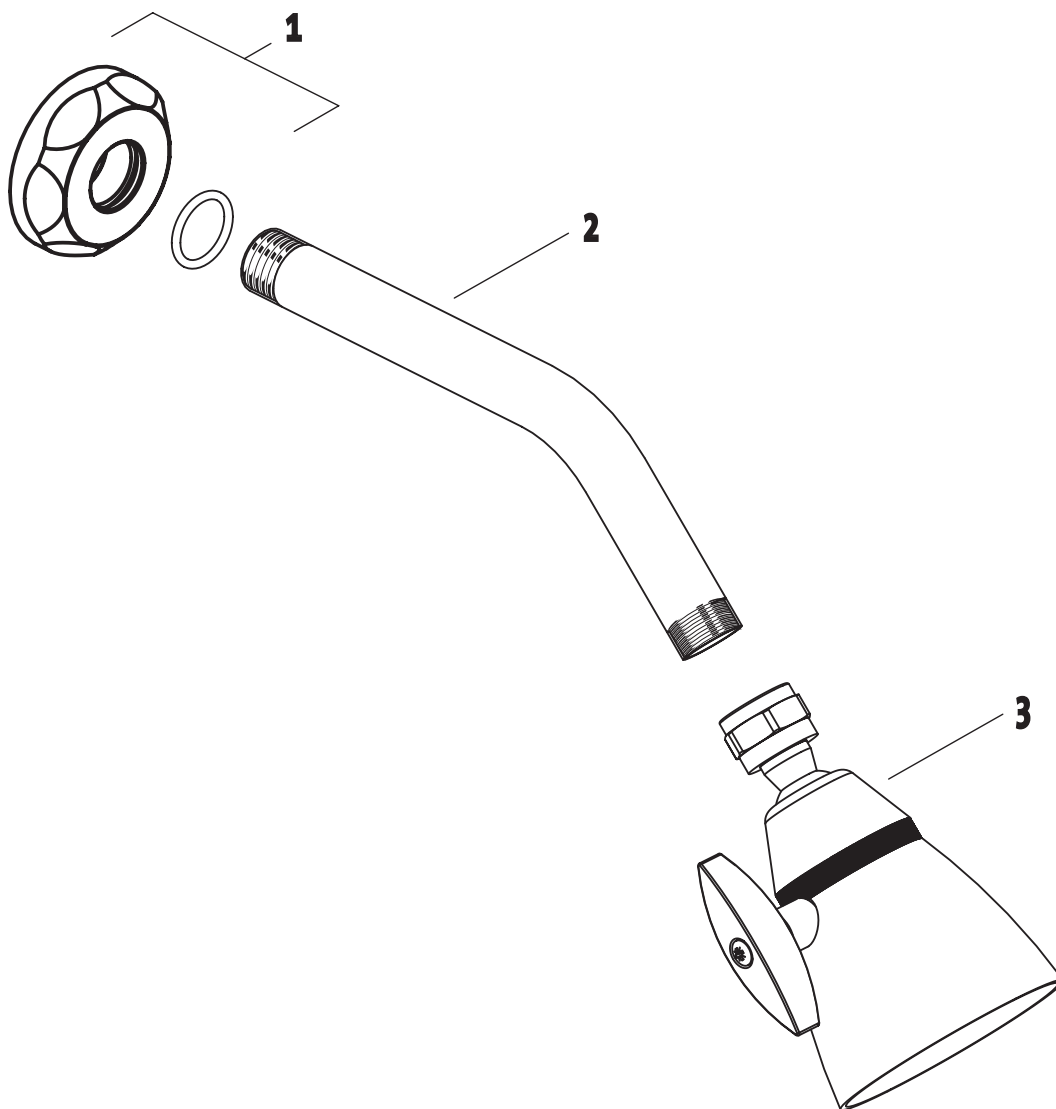

**818 Series**  
 Showerhead, Arm and Flange  
 818/147/...

**JADO**

**Replace "XXX" with the appropriate finish code:**

Polished Chrome = 100, Brushed Nickel = 144,  
 Platinum Nickel = 150, Diamond Finish= 167

**Example Repair Part order:**

H961661.100 in Polished Chrome  
 H961661.144 in Brushed Nickel

Pos.	Description	Repair Part Number	Delivery quantity	Pos.	Description	Repair Part Number	Delivery quantity
1	Shower Arm Rosette	H961661.XXX	1 Piece				
2	Shower Arm	H961218.XXX	1 Piece				
3	Showerhead	H961551.XXX	1 Piece				