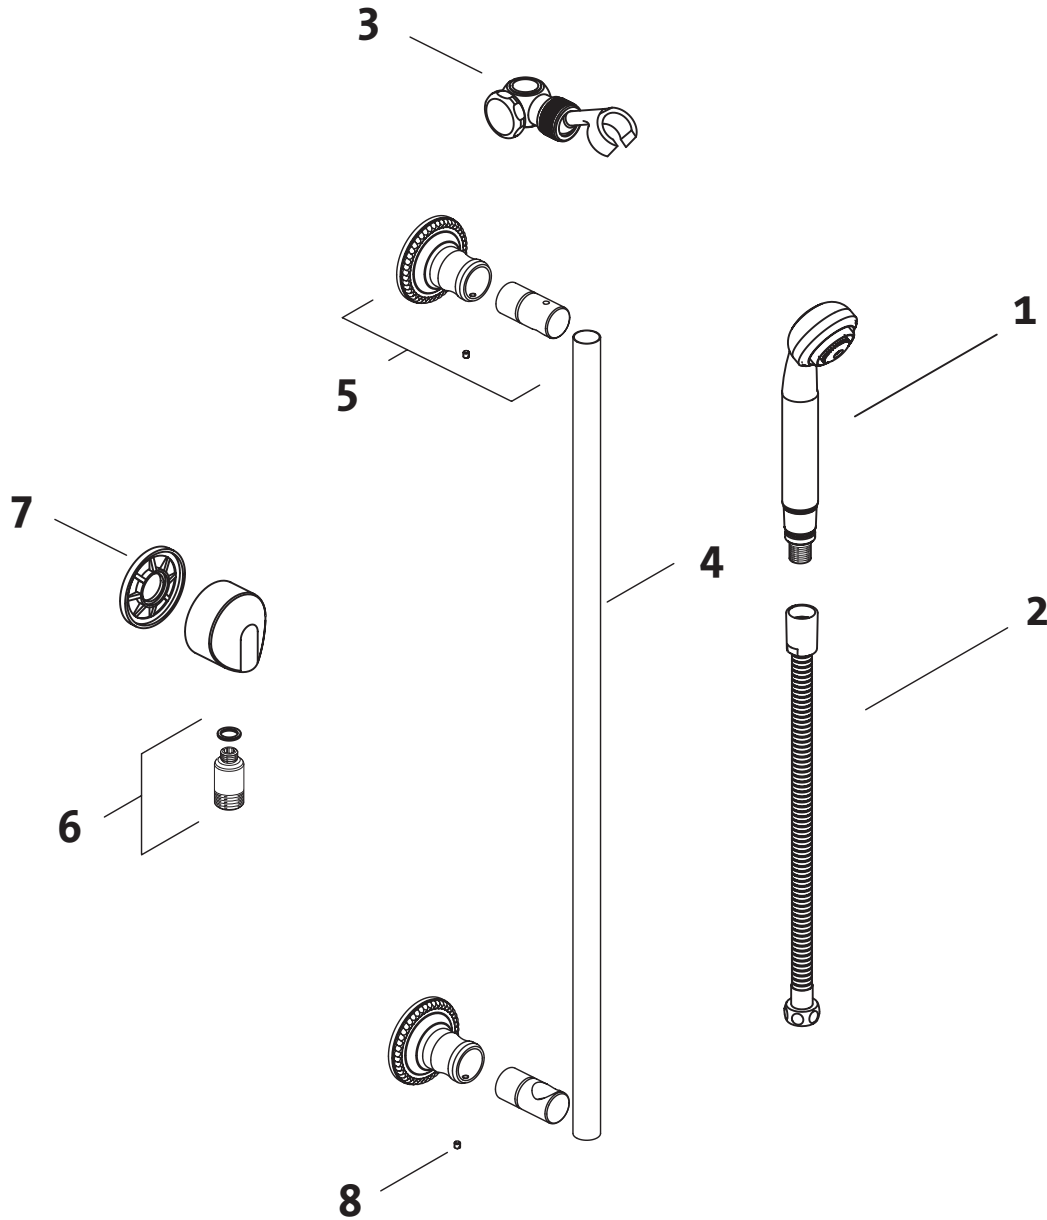

Wynd 816

Complete Personal Hand Shower Set on Adjustable Bar

816/065/... 816/928/...

JADO

Replace "XXX" with the appropriate finish code:

Old Bronze = 105, UltraBrass = 113, Brushed Nickel = 144
Platinum Nickel = 150, Diamond Finish = 167

Example Repair Part order:

H960317.105 in Old Bronze
H960317.113 in Ultra Brass

Pos.	Description	Repair Part Number	Delivery quantity	Pos.	Description	Repair Part Number	Delivery quantity
1	Hand Shower	861008.XXX	1 Piece	6	Hose Connection	H961273.XXX	1 Piece
2	Spray Hose	H960317.XXX	1 Piece	7	Seal	H961274.191	1 Piece
3	Hand Shower Bracket	H960538.XXX	1 Set	8	Set Screw	H961631.191	2 Pieces
4	Shower Rod	H961550.XXX	1 Piece				
5	Shower Bar End	H961630.XXX	1 Piece				