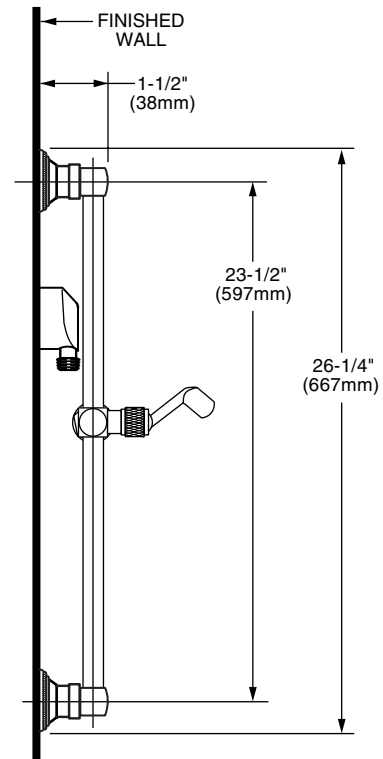

Features:

- 5 ft. (1.5m) Metal Hose
- Hand Shower includes flow restrictor

Pictured: 816/928 Hand Shower Set on Adjustable Bar

Maximum Hand Shower Flow Rate: 2.5 gpm (9.5L/min)

Rough & Trim Options	Product Number
Hand Shower	861/008
Complete Personal Hand Shower Set - - Includes Hand Shower, Wall Elbow, Hose & Wall Bracket	859/023
Complete Personal Hand Shower Set on Adjustable Bar - -Includes Hand Shower, Wall Elbow, Hose & Adjustable Bar	816/928
Adjustable Hand Shower Bar Only	816/065

Available Finishes:	Finish Code
Old Bronze	105
UltraBrass	113
Brushed Nickel	144
Platinum Nickel	150
Diamond (PVD)	167

HAND SHOWER

ADJUSTABLE BAR

ROUGH-IN DIAGRAM FOR WALL BRACKET, AND WALL ELBOW SHOWN ON REVERSE SIDE

CODES & STANDARDS

These products meet and exceed the following codes and standards:

ASME A112.18.1

CSA B125

WALL BRACKET

WALL ELBOW

IMPORTANT: These measurements are subject to change or cancellation. No responsibility is assumed for use of superseded or voided pages.