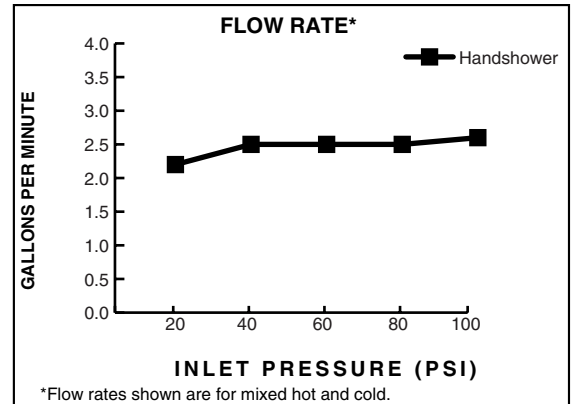

CODES & STANDARDS

These products meet and exceed the following codes and standards:

ASME A112.18.1

CSA B125

WALL BRACKET