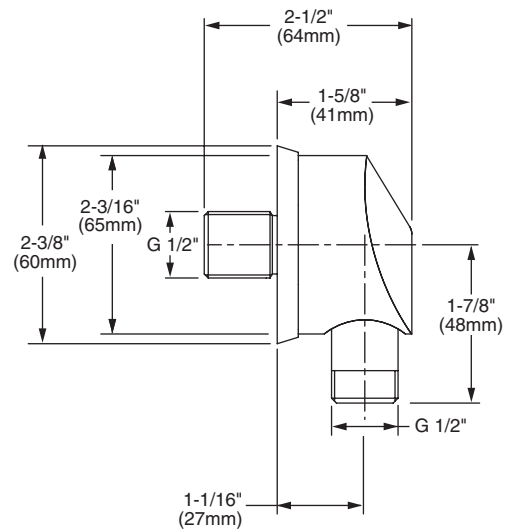

Features:

- 5 ft. (1.5m) Metal Hose
- Hand Shower includes flow restrictor

Pictured: 816/928 Hand Shower Set on Adjustable Bar

Maximum Hand Shower Flow Rate: 2.5 gpm (9.5L/min)

Rough & Trim Options	Product Number
Hand Shower	861/008
Complete Personal Hand Shower Set - - Includes Hand Shower, Wall Elbow, Hose & Wall Bracket	859/023
Complete Personal Hand Shower Set on Adjustable Bar - -Includes Hand Shower, Wall Elbow, Hose & Adjustable Bar	816/928
Adjustable Hand Shower Bar Only	816/065

CODES & STANDARDS

These products meet and exceed the following codes and standards:

ASME A112.18.1

CSA B125

WALL BRACKET

WALL ELBOW

IMPORTANT: These measurements are subject to change or cancellation. No responsibility is assumed for use of superseded or voided pages.