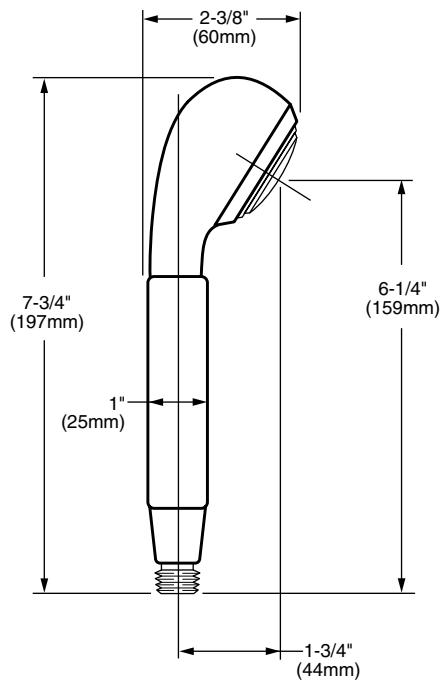

Features:

- 5 ft. (1.5m) Metal Hose
- Hand Shower includes flow restrictor

Pictured: 816/928 Hand Shower Set on Adjustable Bar

Maximum Hand Shower Flow Rate: 2.5 gpm (9.5L/min)

Rough & Trim Options	Product Number
Hand Shower	861/008
Complete Personal Hand Shower Set - - Includes Hand Shower, Wall Elbow, Hose & Wall Bracket	859/023
Complete Personal Hand Shower Set on Adjustable Bar - -Includes Hand Shower, Wall Elbow, Hose & Adjustable Bar	816/928
Adjustable Hand Shower Bar Only	816/065

Available Finishes:	Finish Code
Old Bronze	105
UltraBrass	113
Brushed Nickel	144
Platinum Nickel	150
Diamond (PVD)	167

HAND SHOWER

ADJUSTABLE BAR

ROUGH-IN DIAGRAM FOR WALL BRACKET, AND WALL ELBOW SHOWN ON REVERSE SIDE

CODES & STANDARDS

These products meet and exceed the following codes and standards:

ASME A112.18.1

CSA B125

WALL BRACKET

WALL ELBOW

IMPORTANT: These measurements are subject to change or cancellation. No responsibility is assumed for use of superseded or voided pages.