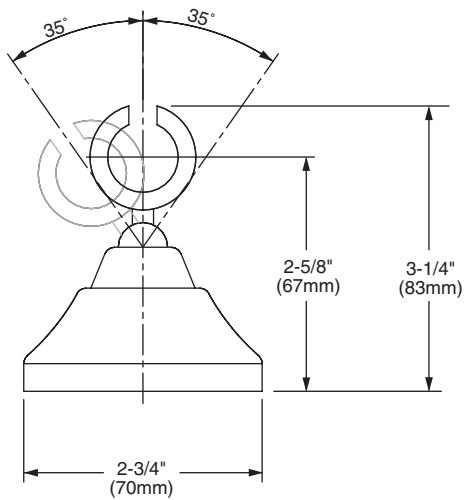

Features:

- 5 ft. (1.5m) Metal Hose
- Hand Shower includes flow restrictor

Pictured: 816/928 Hand Shower Set on Adjustable Bar

Maximum Hand Shower Flow Rate: 2.5 gpm (9.5L/min)

Rough & Trim Options	Product Number
Hand Shower	861/008
Complete Personal Hand Shower Set - - Includes Hand Shower, Wall Elbow, Hose & Wall Bracket	859/023
Complete Personal Hand Shower Set on Adjustable Bar - -Includes Hand Shower, Wall Elbow, Hose & Adjustable Bar	816/928
Adjustable Hand Shower Bar Only	816/065

Available Finishes:	Finish Code
Old Bronze	105
UltraBrass	113
Brushed Nickel	144
Platinum Nickel	150
Diamond (PVD)	167

HAND SHOWER

ADJUSTABLE BAR

ROUGH-IN DIAGRAM FOR WALL BRACKET, AND WALL ELBOW SHOWN ON REVERSE SIDE

CODES & STANDARDS

These products meet and exceed the following codes and standards:

ASME A112.18.1

CSA B125

WALL BRACKET

WALL ELBOW

IMPORTANT: These measurements are subject to change or cancellation. No responsibility is assumed for use of superseded or voided pages.