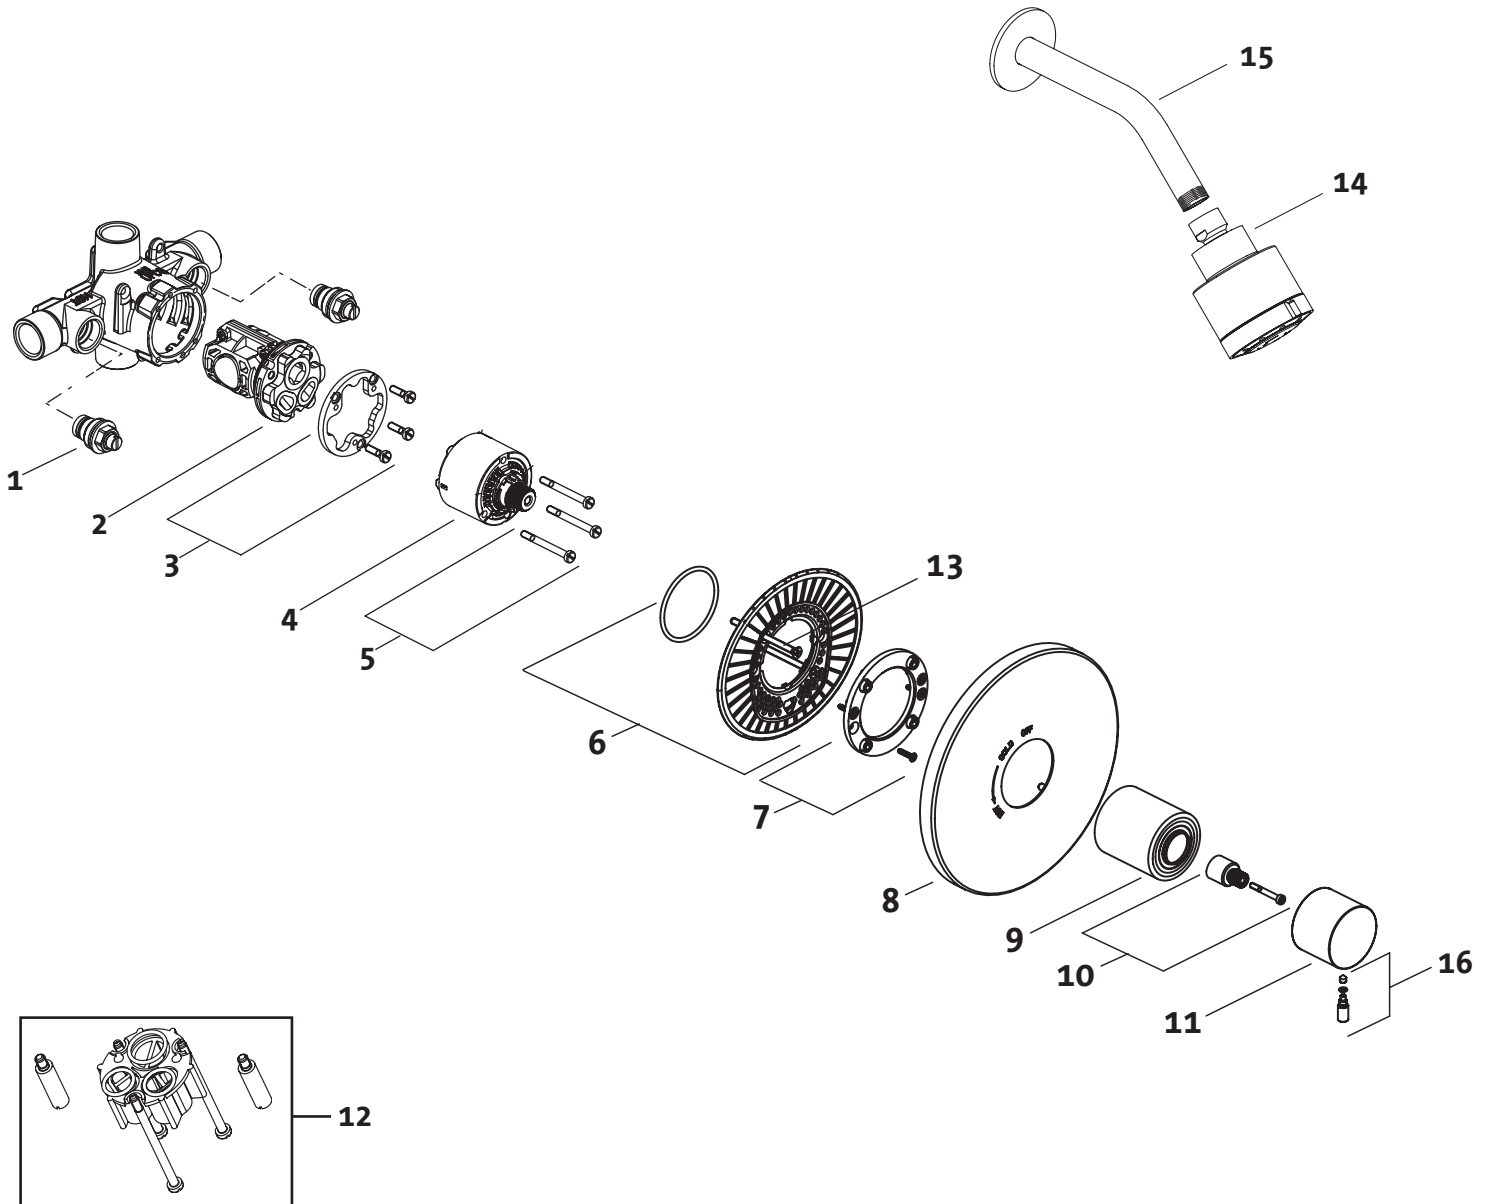

Børma by JADO™

Pressure Balance Shower Set

814/131/... 814/451/... 814/486/... 814/536/...

JADO

Replace "XXX" with the appropriate finish code:

Polished Chrome = 100

Example Repair Part order:

H961326.100 in Polished Chrome

Pos.	Description	Repair Part Number	Delivery quantity	Pos.	Description	Repair Part Number	Delivery quantity
1	Screwdriver Stop	A962433.191	1 Piece	9	Cartridge Cover	H961278.XXX	1 Set
2	Pressure Balancing Unit	A962434.191	1 Piece	10	Adapter	H961279.191	1 Piece
3	Fixation Ring with Screw	A962435.191	1 Piece	11	Handle	H961327.XXX	1 Piece
4	Cartridge	A962436.191	1 Piece	12	Extension Kit (Cartridge)	A3195.191	1 Set
5	Cartridge Screw	A962440.191	3 Pcs.	13	Trim Plate Screw	H960685.XXX	2 Pcs.
6	Trim Plate	H961544.191	1 Piece	14	Showerhead	860982.XXX	1 Piece
7	Trim Plate Support	A860647.191	1 Piece	15	Shower Arm	H961218.XXX	1 Piece
8	Trim Plate	H961326.XXX	1 Piece	16	Set Screw	H961641.XXX	1 Piece