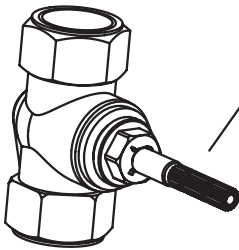

Børma by JADO™

1/2" or 3/4" Wall Valve

814/122/... 814/123/... 814/172/...

JADO

1/2" Wall Valve

3/4" Wall Valve

865/101/191

Replace "XXX" with the appropriate finish code:
Polished Chrome = 100

Example Repair Part order:
H961308.100 in Polished Chrome

Pos.	Description	Repair Part Number	Delivery quantity	Pos.	Description	Repair Part Number	Delivery quantity
1	Handle Set	H961308.XXX	1 Piece	6	1/2" Cartridge	H960520.191	1 Piece
2	Thrust Ring	H961320.191	1 Piece	7	3/4" Cartridge	H960935.191	1 Piece
3	Handle Adapter	H961309.191	1 Piece	8	Barrel Sleeve Extension	H960202.XXX	1 Piece
4	Rosette	H961321.XXX	1 Piece	9	Stem Extension	H960764.191	1 Piece
5	Barrel Sleeve	H960202.XXX	1 Piece	10	Set Screw	H961641.XXX	1 Piece