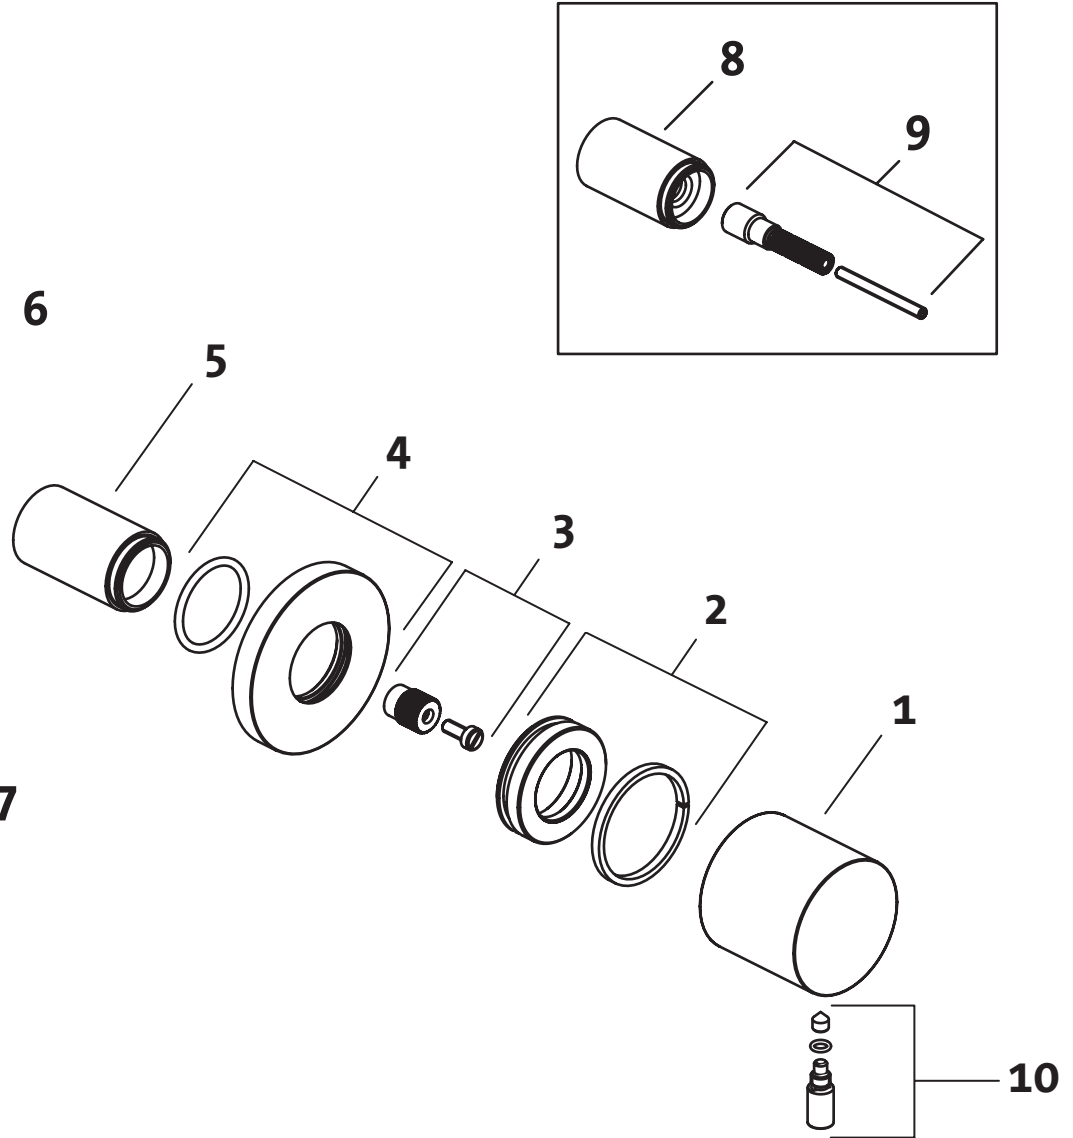

Børma by JADO™

1/2" or 3/4" Wall Valve

814/122/... 814/123/... 814/172/...

JADO

1/2" Wall Valve

3/4" Wall Valve

865/101/191

Replace "XXX" with the appropriate finish code:
Polished Chrome = 100

Example Repair Part order:
H961308.100 in Polished Chrome

Pos.	Description	Repair Part Number	Delivery quantity	Pos.	Description	Repair Part Number	Delivery quantity
1	Handle Set	H961308.XXX	1 Piece	6	1/2" Cartridge	H960520.191	1 Piece
2	Thrust Ring	H961320.191	1 Piece	7	3/4" Cartridge	H960935.191	1 Piece
3	Handle Adapter	H961309.191	1 Piece	8	Barrel Sleeve Extension	H960202.XXX	1 Piece
4	Rosette	H961321.XXX	1 Piece	9	Stem Extension	H960764.191	1 Piece
5	Barrel Sleeve	H960202.XXX	1 Piece	10	Set Screw	H961641.XXX	1 Piece