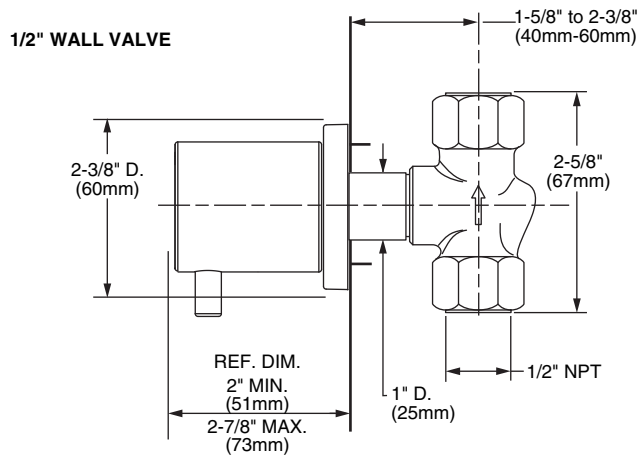

CODES & STANDARDS

These products meet and exceed the following codes and standards:

ASME A112.18.1

CSA B125

IMPORTANT: These measurements are subject to change or cancellation. No responsibility is assumed for use of superseded or voided pages.