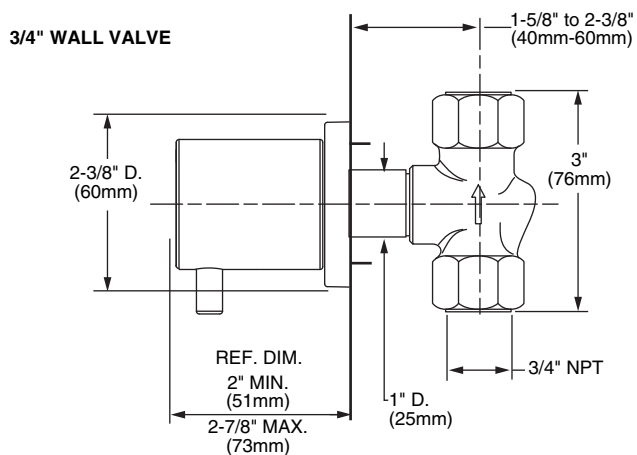

CODES & STANDARDS

These products meet and exceed the following codes and standards:

ASME A112.18.1

CSA B125

IMPORTANT: These measurements are subject to change or cancellation. No responsibility is assumed for use of superseded or voided pages.