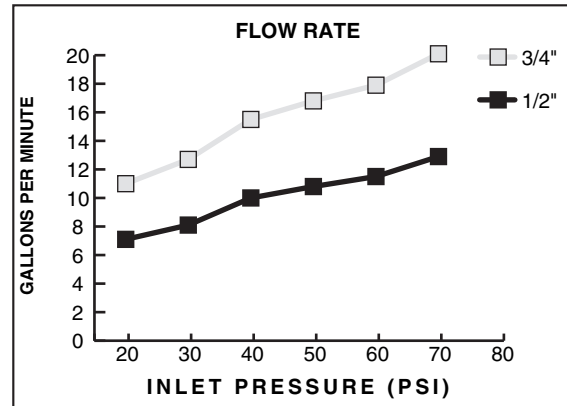

CODES & STANDARDS

These products meet and exceed the following codes and standards:

ASME A112.18.1

CSA B125

IMPORTANT: These measurements are subject to change or cancellation. No responsibility is assumed for use of superseded or voided pages.