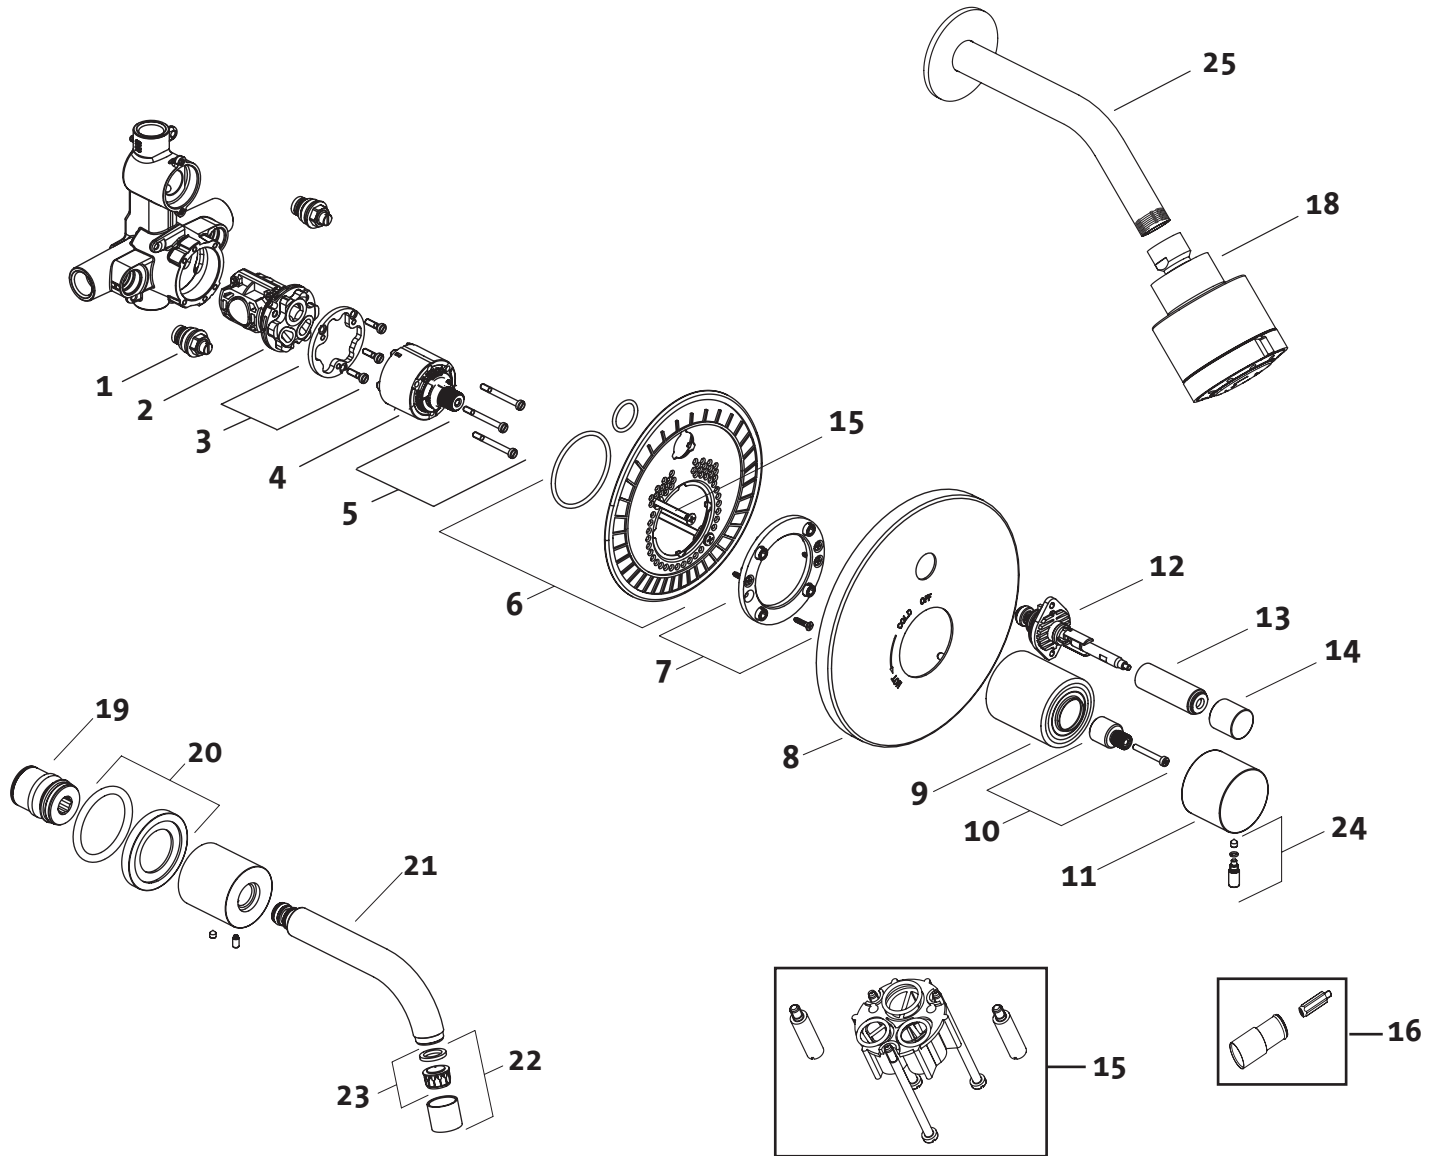

Børma by JADO™

Pressure Balance Tub & Shower Set

814/141/... 814/401/... 814/496/... 814/546/...

JADO

Replace "XXX" with the appropriate finish code:

Polished Chrome = 100

Example Repair Part order:

H961328.100 in Polished Chrome

Pos.	Description	Repair Part Number	Delivery quantity	Pos.	Description	Repair Part Number	Delivery quantity
1	Screwdriver Stop	A962433.191	1 Piece	13	Diverter Cap	H960686.XXX	1 Piece
2	Pressure Balancing Unit	A962434.191	1 Piece	14	Diverter Knob	A860643.XXX	1 Piece
3	Fixation Ring with Screw	A962435.191	1 Piece	15	Trim Plate Screw	H960685.XXX	2 Pcs.
4	Cartridge	A962436.191	1 Piece	16	Extension Kit (Cartridge)	A3195.191	1 Set
5	Cartridge Screw	A962440.191	3 Pcs.	17	Extension Kit (Diverter)	A3196.191	1 Set
6	Trim Plate	H961232.191	1 Piece	18	Showerhead	860982.XXX	1 Piece
7	Trim Plate Support	A860647.191	1 Piece	19	Spout Adapter	H961263.191	1 Piece
8	Trim Plate	H961328.XXX	1 Piece	20	Spout Rosette	H961316.XXX	1 Piece
9	Cartridge Cover	H961278.XXX	1 Set	21	Spout	H961317.XXX	1 Piece
10	Handle Adapter	H961279.191	1 Piece	22	Aerator Assembly	H960029.XXX	1 Set
11	Handle	H961327.XXX	1 Piece	23	Aerator	H960909.191	1 Piece
12	Diverter	H960684.191	1 Piece	24	Set Screw	H961641.XXX	1 Piece
				25	Shower Arm	H961218.XXX	1 Piece