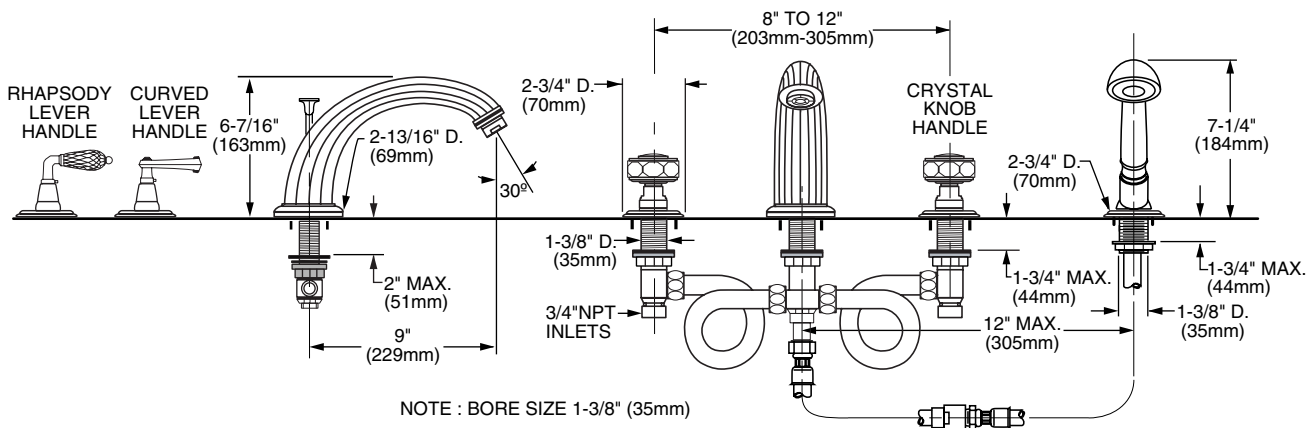

IMPORTANT: These measurements are subject to change or cancellation. No responsibility is assumed for use of superseded or voided pages.