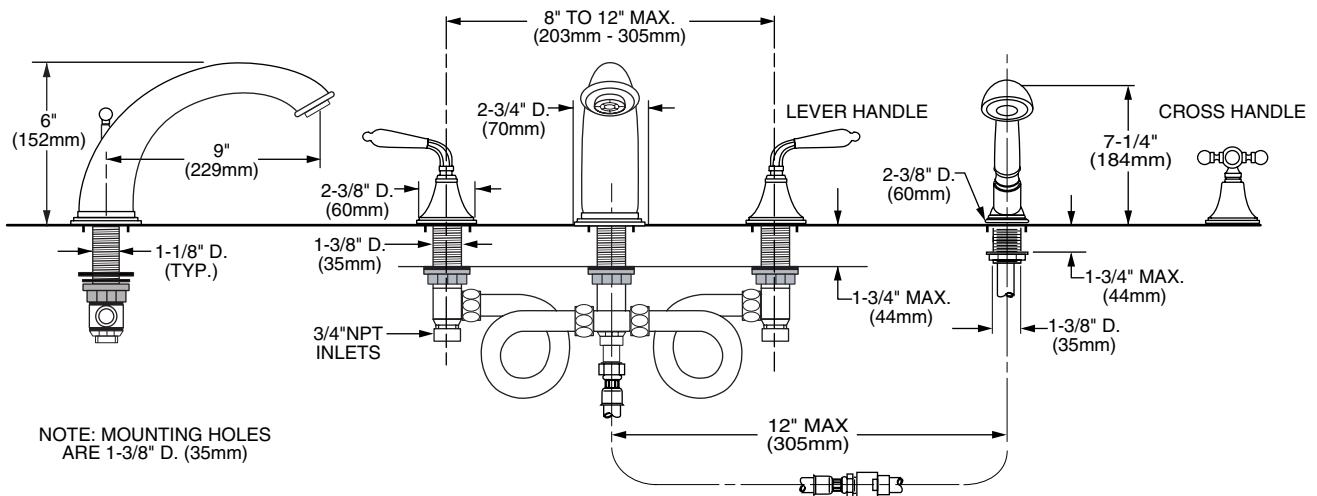

Features:

- Cast brass spout and valves
- Ceramic disc valve cartridge
- Flexible Hose Connections for 8"-12" installations
- Available with Cross or Lever Handles
- Available with or without Hand Shower
- Hand Shower features 6-1/2 ft (2m) metal hose

Pictured: 888/814 Roman Tub Set with Hand Shower with Lever Handles

Maximum Hand Shower Flow Rate: 2.5 GPM (9.5L/min)

	Handle Type	Product Number	
Roman Tub Set	Cross	888/415	
Roman Tub Set	Lever	888/815	♿
Roman Tub Set w/ Hand Shower	Cross	888/414	
Roman Tub Set w/ Hand Shower	Lever	888/814	♿

Available Finishes:	Finish Code
Polished Chrome	100
Brushed Nickel	144
Diamond (PVD)	167

IMPORTANT: These measurements are subject to change or cancellation. No responsibility is assumed for use of superseded or voided pages.