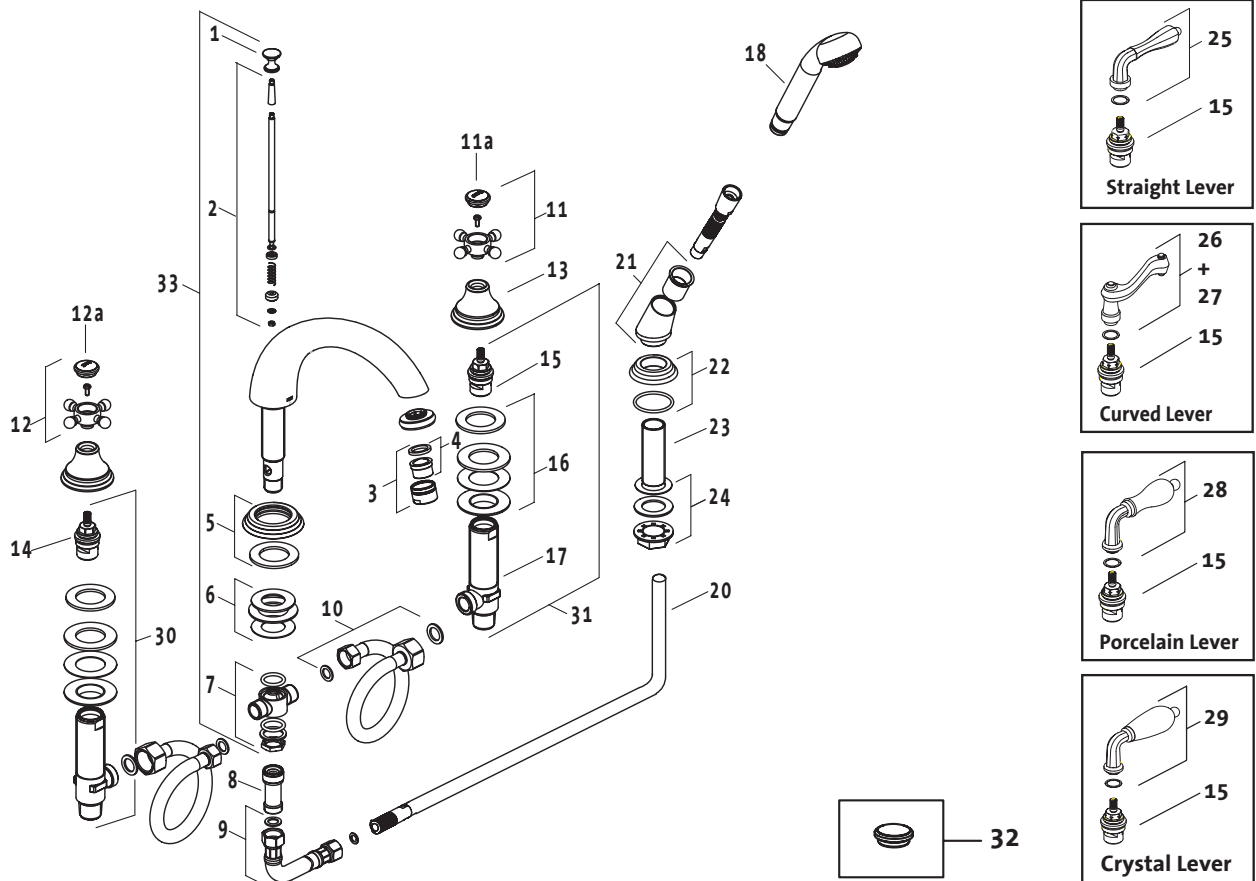

## Roman Tub Set with Hand Shower

855/899/... 855/990/... 855/995/... 855/996/... 855/999/...

# JADO

**Replace "XXX" with the appropriate finish code:**

Polished Chrome = 100, Old Bronze = 105, UltraBrass = 113, Brushed Nickel = 144  
Platinum Nickel = 150, Diamond = 167

**The following finishes apply only to Porcelain Lever :**

**Example Repair Part order:**

H960752.105 in Old Bronze  
H960752.167 in Diamond

Pos.	Description	Repair Part Number	Delivery quantity	Pos.	Description	Repair Part Number	Delivery quantity
1	Pop-up Knob	H960752.XXX	1 Piece	17	3/4" Side Valve Body	H961206.191	1 Piece
2	Diverter Rod	H960288.XXX	1 Piece	18	Hand Shower	861008.XXX	1 Piece
3	Aerator Assembly	H960316.XXX	1 Set	20	Hand Shower Hose	H960440.XXX	1 Piece
4	Aerator	H960911.191	1 Piece	21	Hand Shower Holder	H960433.XXX	1 Piece
5	Rosette	H960141.XXX	1 Piece	22	Rosette	H960477.XXX	1 Piece
6	Mounting Kit	H960353.191	1 Set	23	Thread Feed Pipe	H960441.191	1 Piece
7	Spout Tee	H960128.191	1 Piece	24	Mounting Kit	H960279.191	1 Set
8	Check Valve	H960184.191	1 Piece	25	Straight Lever	H960019.XXX	1 Piece
9	Flex Hose	H960185.191	1 Piece	26	Curved Lever Right	H960017.XXX	1 Piece
10	Flex Hose	H960194.191	1 Piece	27	Curved Lever Left	H960018.XXX	1 Piece
11	Cross Handle Set "Cold"	H960759.XXX	1 Set	28	Porcelain Lever	H960028.XXX	1 Piece
11a	Handle Cap "Cold"	H960526.XXX	1 Set	29	Crystal Lever	H960308.XXX	1 Piece
12	Cross Handle Set "Hot"	H960758.XXX	1 Set	30	3/4" Side Valve Rough (Counterclockwise on)	H960743.191	1 Piece
12a	Handle Cap "Hot"	H960551.XXX	1 Set	31	3/4" Side Valve Rough (Clockwise on) - Levers	H960893.191	1 Piece
13	3/4" Deck Valve Bell	H960099.XXX	1 Piece	32	All Metal Handle Cap	H960986.XXX	1 Piece
14	3/4" Cartridge (Counterclockwise on)	H960001.191	1 Piece	33	Diverter Spout Assembly	894027.XXX	
15	3/4" Cartridge (Clockwise on)	H960170.191	1 Piece				
16	Mounting Kit	H960294.191	1 Set				